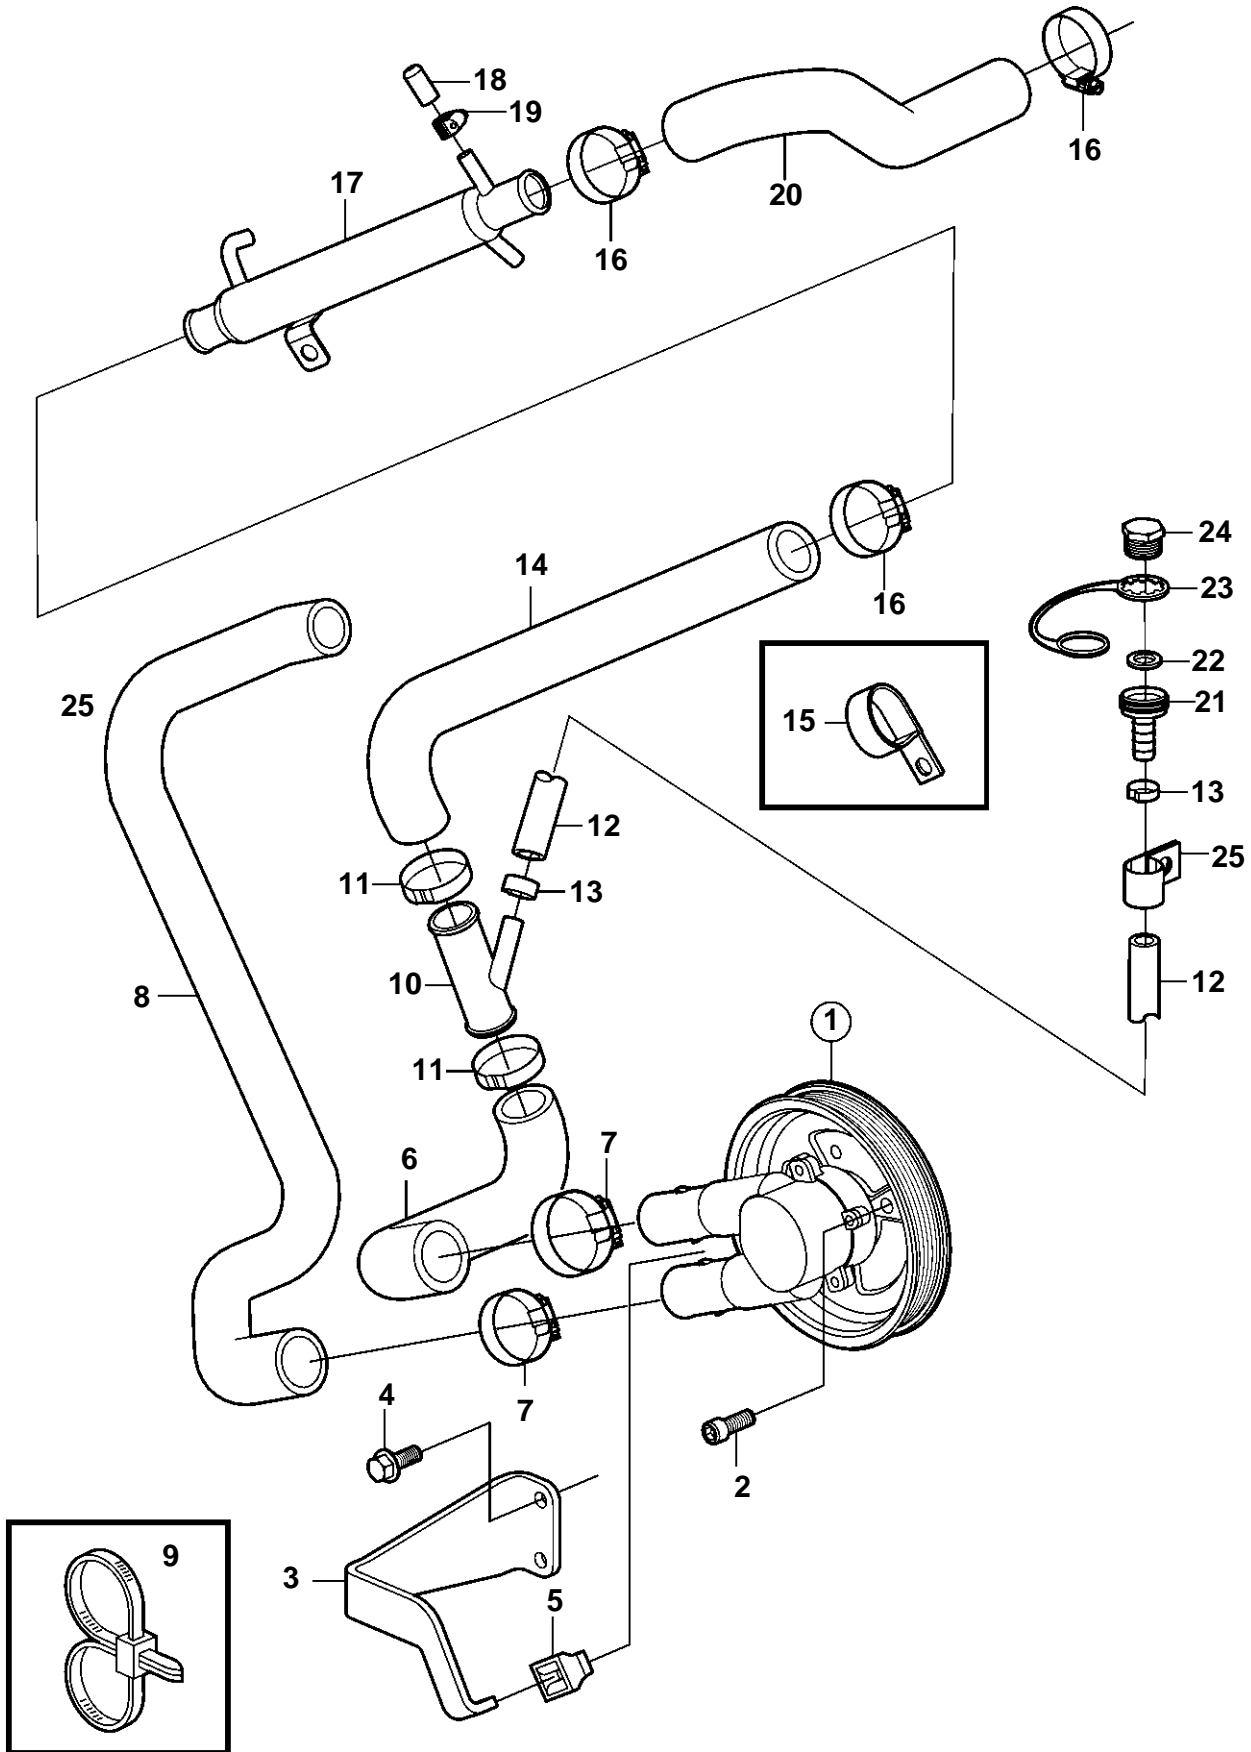

4.3GXi-E, 4.3OSi-E

20094

4.3GXi-E, 4.3OSi-E

REF	PART NO.	QTY	DESCRIPTION	SEE SEC.
1	3862482	1	Sea water pump	6574
2	3857939	3	Screw	
3	3858241	1	Bracket	
4	3853266	2	Screw	
5	3857954	1	Stop	
6	3862542	1	Hose	
7	3863440	2	Clamp	
8	3862538	1	Hose	
9	3850115	1	Strip clamp	
10	3862699	2	T-pipe	
11	982645	2	Clamp	
12	3862901	1	Hose	
13	983146	2	Clamp	
14	3862633	1	Hose	
15	3853312	1	Clamp	
16	3863444	3	Clamp	
17	3862629	1	Oil cooler	
18	3856766	1	Cap	
19	3860413	1	Clamp	
20	3861567	1	Hose	
21	3862902	1	Flushing connection	
22	3862079	1	Gasket	
23	3862082	1	Retainer	
24	3862656	1	Cap	
25	3862891	1	Clamp	