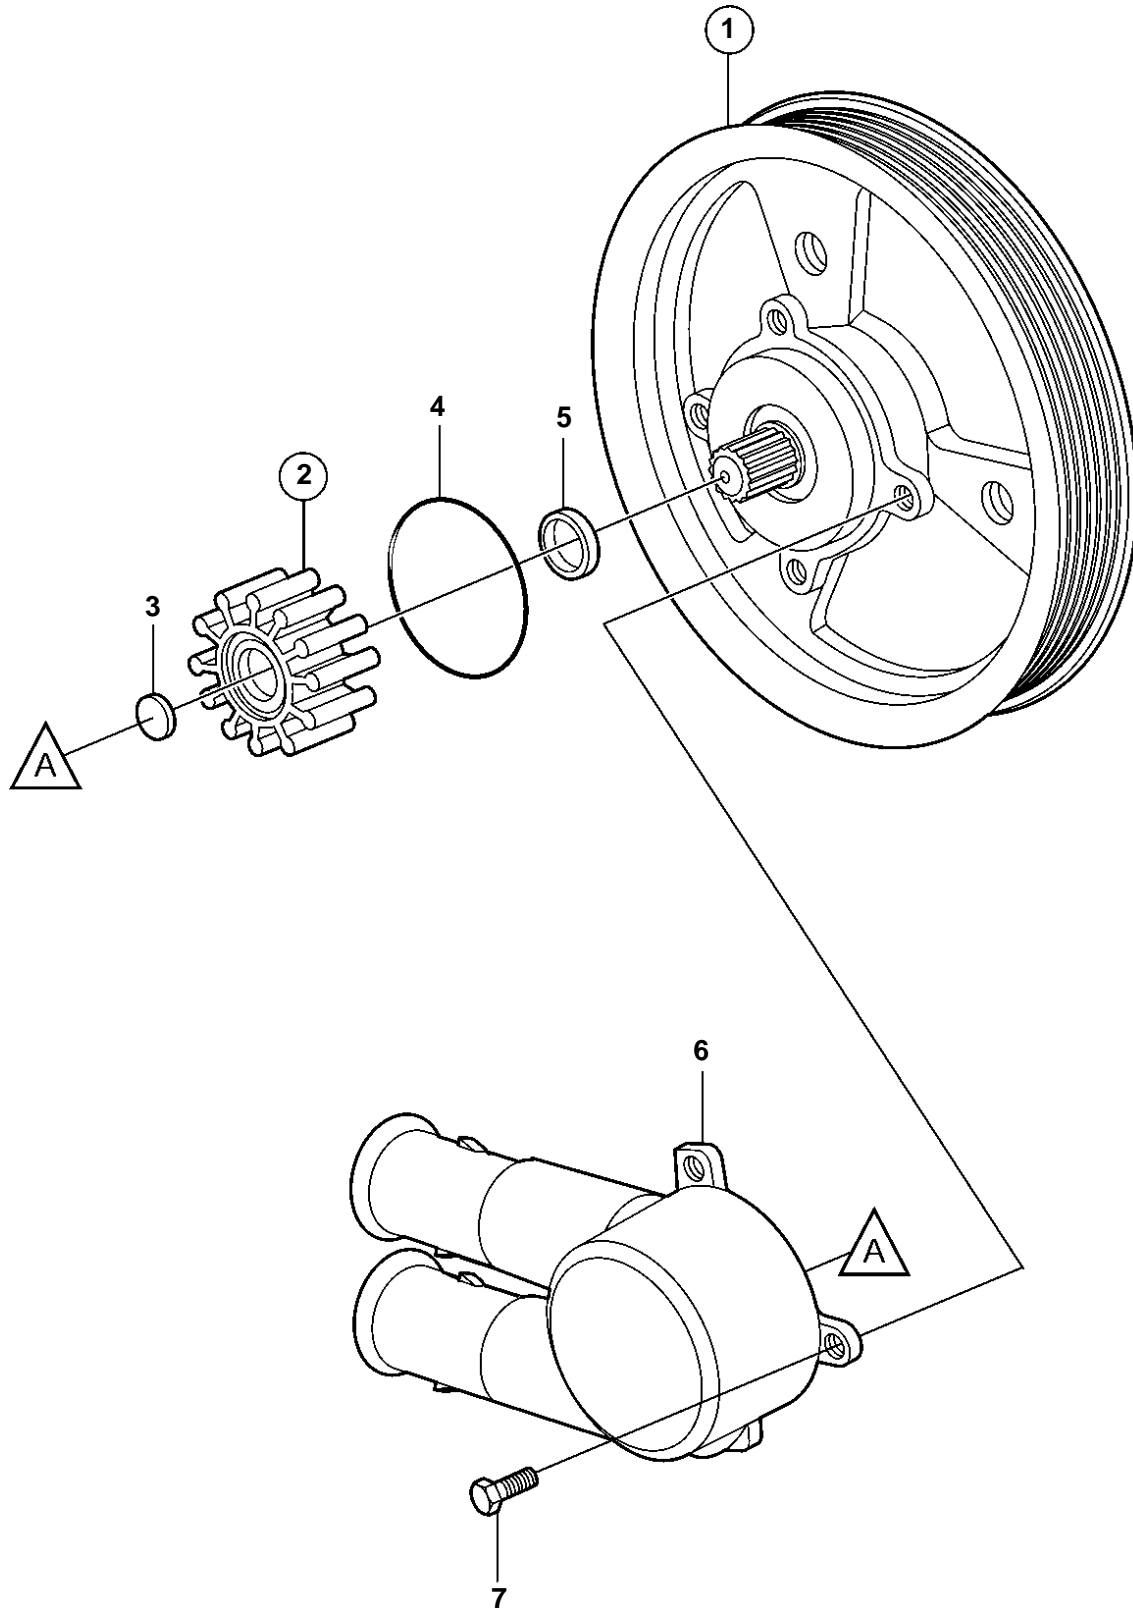

4.3GXi-E, 4.3GXi-EF, 4.3OSi-E, 4.3OSi-EF

4.3GXi-E, 4.3GXi-EF, 4.3OSi-E, 4.3OSi-EF

REF	PART NO.	QTY	DESCRIPTION	NOTES
1	3862482	1	Sea water pump	EARLIER PROD
	3812693	1	Sea water pump	LATER PROD
2	3862567	1	· Impeller kit	
3	827019	1	· · Sealing washer	
4	3858938	1	· · O-ring	
5	827247	1	· Sealing ring	
6	3858115	1	· Housing	
7	3587445	4	· Screw	