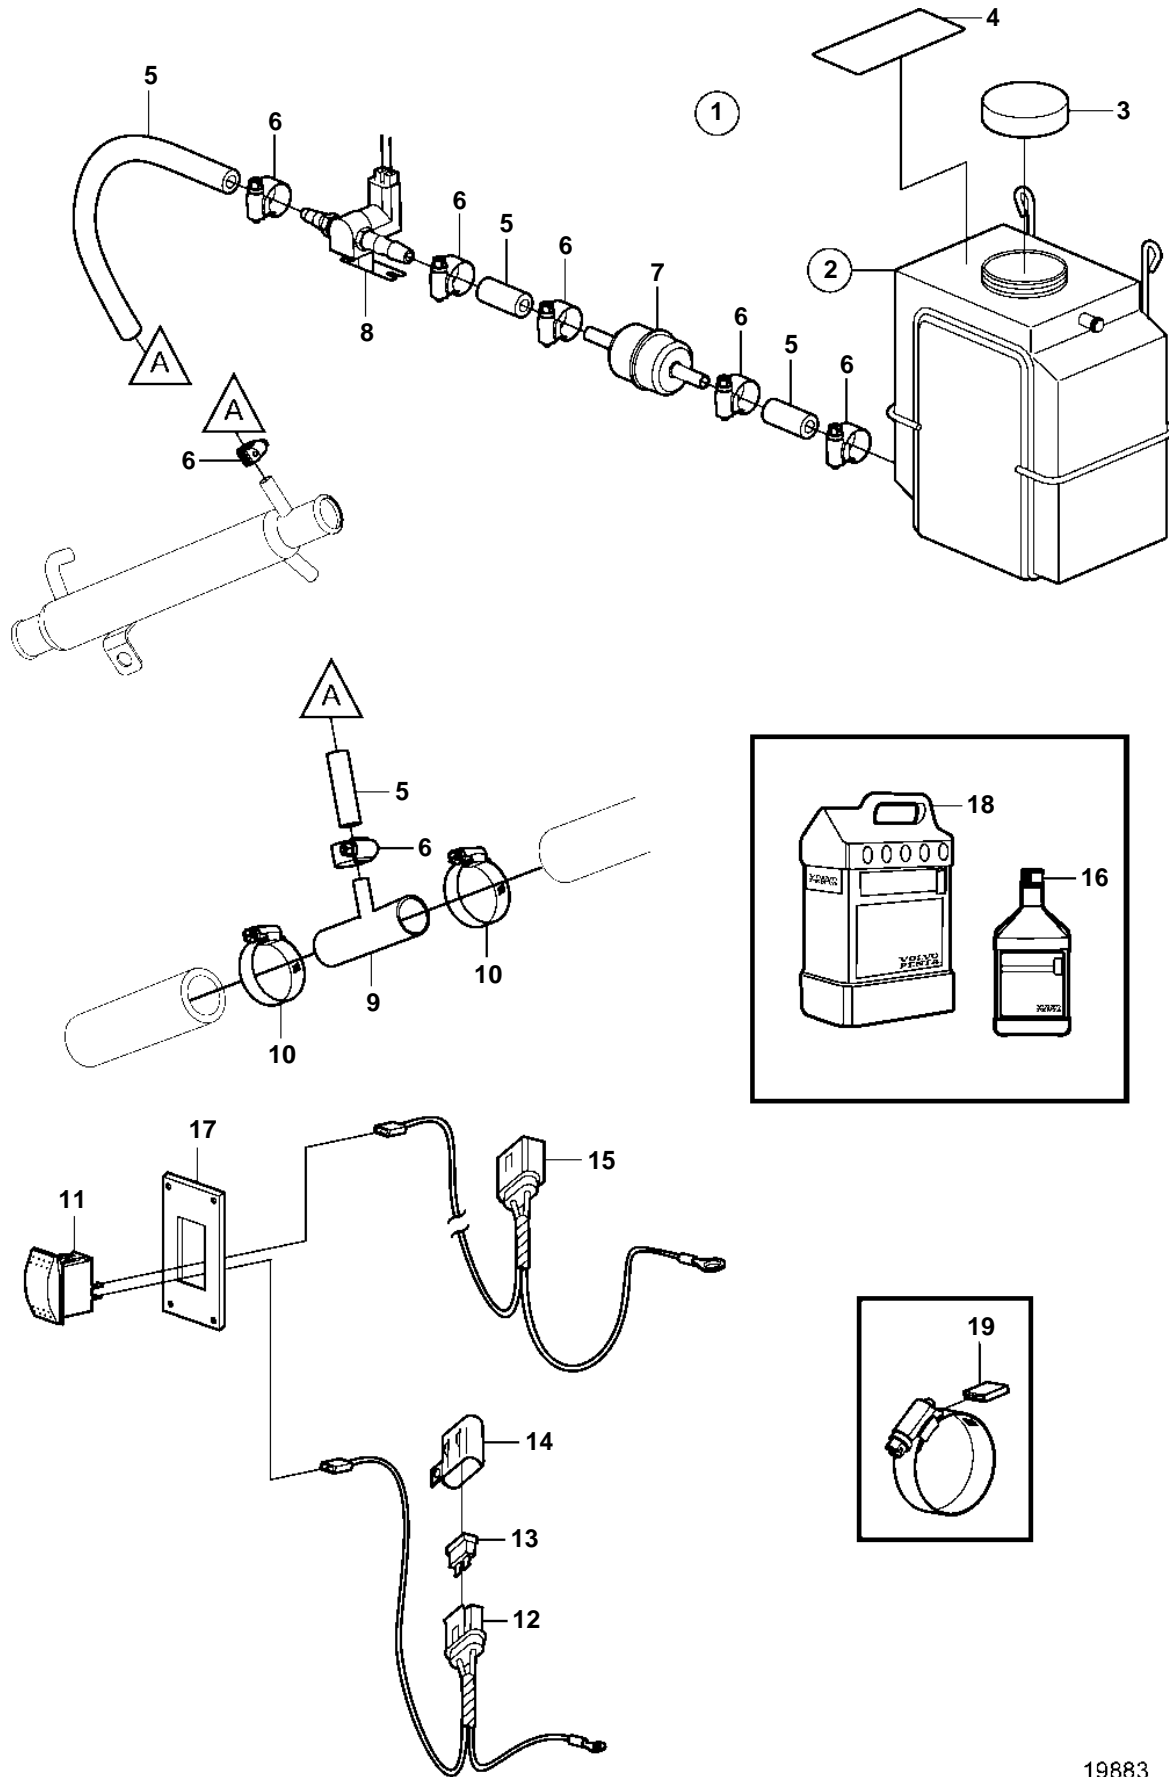

4.3GXi-E, 4.3GXi-EF

4.3GXi-E, 4.3GXi-EF

REF	PART NO.	QTY	DESCRIPTION	NOTES
1	41103100	1	Cleaner kit	
2	3862039	1	• Tank	
3	3858990	1	• • Cap	
4	7741899	1	• Decal	
5		1	• Hose	CUT
6	3853794	6	• Clamp	
7	3587530	1	• Filter	
8	3862492	1	• Solenoid valve	
9	3861961	1	• T-pipe	
10	3853786	2	• Clamp	
11	3862491	1	• Switch	
12	3862489	1	• Wiring harness	
13	983966	1	• • Fuse	
14	8072808	1	• • Cover	
15	3862890	1	• Wiring harness	
16	41103103	X	• Neutralizing agent	1 QUART (946ml)
17	3862899	1	• Switch plate	BLACK
	3862898	X	Switch plate	WHITE
	3862900	X	Switch plate	WOODGRAIN
18	41103102	X	Neutralizing agent	1 GALLON (3.78L)
19	3858532	X	Cover	W=0.465" (11.8mm)
	3861999	X	Cover	W=0.300" (7.6mm)