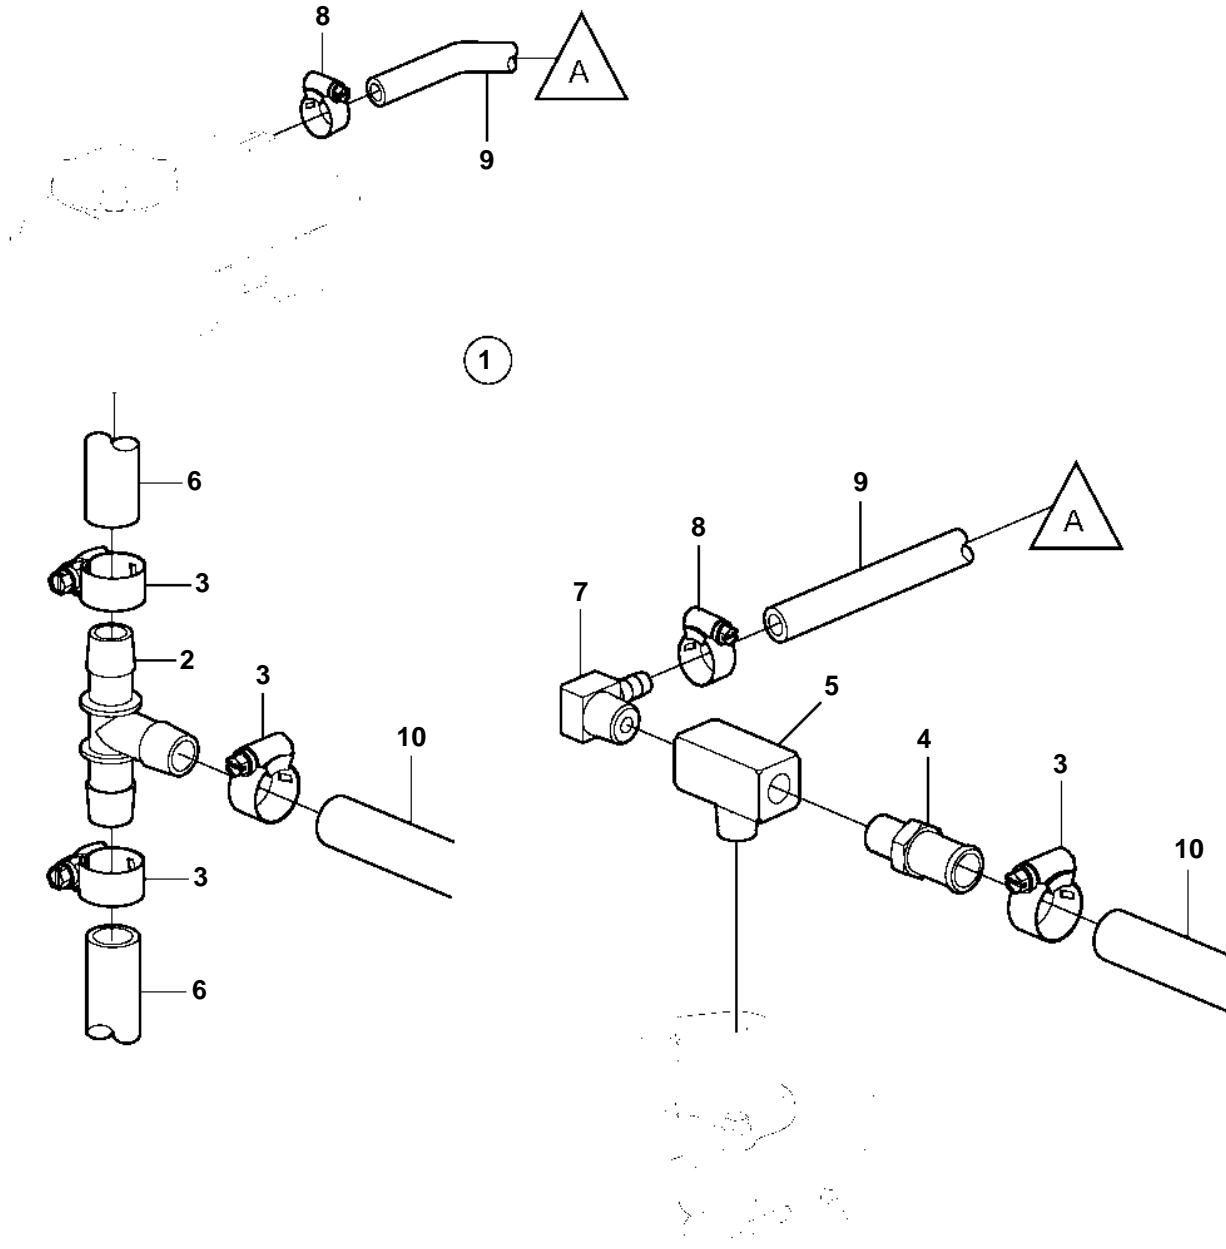

4.3GXi-EF, 4.3OSi-EF

4.3GXi-EF, 4.3OSi-EF

REF	PART NO.	QTY	DESCRIPTION	NOTES
1	3860719	1	Hot water output kit	
2	3860613	1	· Fitting	
3	3853780	4	· Clamp	
4	969497	1	· Nipple	
5	3860586	1	· Fitting	
6		1	Hoseexpansion tank	CUT
7	3860585	1	Fitting	
8	3860413	2	Clamp	
9		1	Hose	See page for thermostat housing.
10		X	Hoseheater	NOT INCLUDED IN KIT