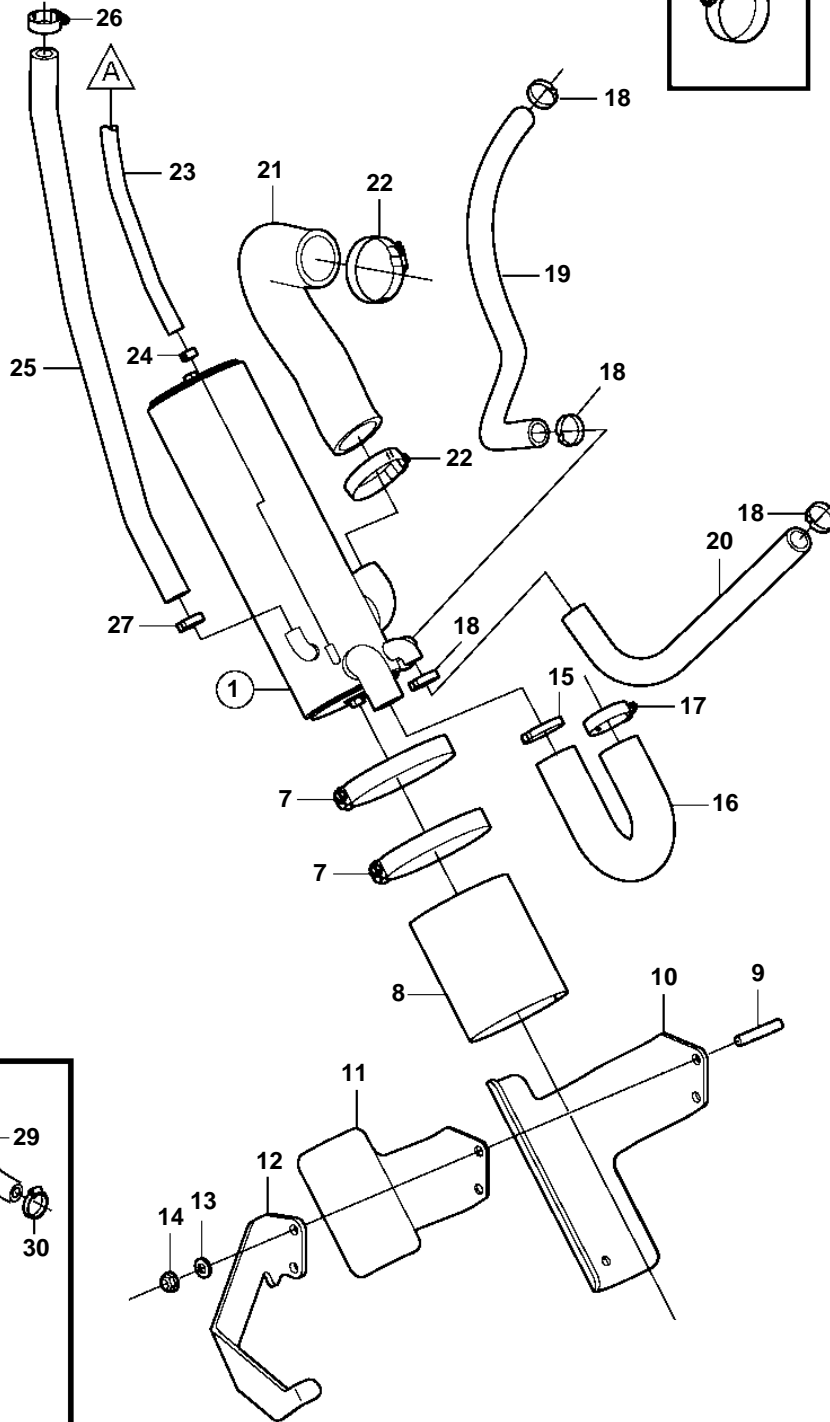

4.3GXi-EF, 4.3OSi-EF

19901

## 4.3GXi-EF, 4.3OSi-EF

REF	PART NO.	QTY	DESCRIPTION	SEE SEC.	NOTES
1	3861471	1	Heat exchanger		
2	3858995	1	• Anode		
3	3858993	2	• Gasket		
4	983191	2	• O-ring		
5	3858992	2	• Cover		
6	3858994	2	• Screw		
7	3863443	2	Clamp, screw		
8	3861453	1	Rubber gasket		
9	3860286	2	Stud		
10	3861475	1	Bracket		
11	3861476	1	Bracket		
12	3861544	1	Bracket		
13	980933	2	Washer		
14	3853404	2	Lock nut		
15	982717	1	Clamp		
16	3861474	1	Hose		
17	3863440	1	Clamp		
18	982714	4	Clamp		
19	3860588	1	Hose		S.B EXH MANIFOLD
20	3860587	1	Hose		P EXH MANIFOLD
21	3861472	1	Hose		
22	3863438	2	Clamp		
23	3860590	1	Hose		FUEL PUMP
24	982643	1	Clamp		
25	3861485	1	Hose		EXPANSION TANK
26	3863439	1	Clamp		
27	982967	1	Clamp		
28		1	Fuel pump	6785	
29	3862550	1	Hose		
30	3860413	3	Clamp		
31	3861999	X	Cover		W=0.300" (7.6mm)