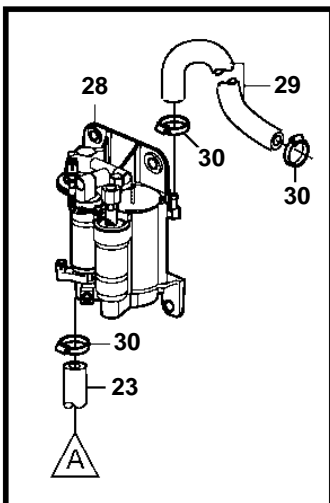

4.3GXi-EF, 4.3OSi-EF

19901

4.3GXi-EF, 4.3OSi-EF

REF	PART NO.	QTY	DESCRIPTION	SEE SEC.	NOTES
1	3861471	1	Heat exchanger		
2	3858995	1	• Anode		
3	3858993	2	• Gasket		
4	983191	2	• O-ring		
5	3858992	2	• Cover		
6	3858994	2	• Screw		
7	3863443	2	Clamp, screw		
8	3861453	1	Rubber gasket		
9	3860286	2	Stud		
10	3861475	1	Bracket		
11	3861476	1	Bracket		
12	3861544	1	Bracket		
13	980933	2	Washer		
14	3853404	2	Lock nut		
15	982717	1	Clamp		
16	3861474	1	Hose		
17	3863440	1	Clamp		
18	982714	4	Clamp		
19	3860588	1	Hose		S.B EXH MANIFOLD
20	3860587	1	Hose		P EXH MANIFOLD
21	3861472	1	Hose		
22	3863438	2	Clamp		
23	3860590	1	Hose		FUEL PUMP
24	982643	1	Clamp		
25	3861485	1	Hose		EXPANSION TANK
26	3863439	1	Clamp		
27	982967	1	Clamp		
28		1	Fuel pump	6785	
29	3862550	1	Hose		
30	3860413	3	Clamp		
31	3861999	X	Cover		W=0.300" (7.6mm)