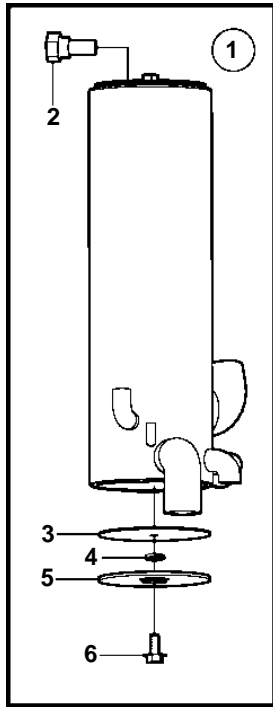

4.3GXi-EF, 4.3OSi-EF

19901

## 4.3GXi-EF, 4.3OSi-EF

REF	PART NO.	QTY	DESCRIPTION	SEE SEC.	NOTES
1	3861471	1	Heat exchanger		
2	3858995	1	• Anode		
3	3858993	2	• Gasket		
4	983191	2	• O-ring		
5	3858992	2	• Cover		
6	3858994	2	• Screw		
7	3863443	2	Clamp, screw		
8	3861453	1	Rubber gasket		
9	3860286	2	Stud		
10	3861475	1	Bracket		
11	3861476	1	Bracket		
12	3861544	1	Bracket		
13	980933	2	Washer		
14	3853404	2	Lock nut		
15	982717	1	Clamp		
16	3861474	1	Hose		
17	3863440	1	Clamp		
18	982714	4	Clamp		
19	3860588	1	Hose		S.B EXH MANIFOLD
20	3860587	1	Hose		P EXH MANIFOLD
21	3861472	1	Hose		
22	3863438	2	Clamp		
23	3860590	1	Hose		FUEL PUMP
24	982643	1	Clamp		
25	3861485	1	Hose		EXPANSION TANK
26	3863439	1	Clamp		
27	982967	1	Clamp		
28		1	Fuel pump	6785	
29	3862550	1	Hose		
30	3860413	3	Clamp		
31	3861999	X	Cover		W=0.300" (7.6mm)