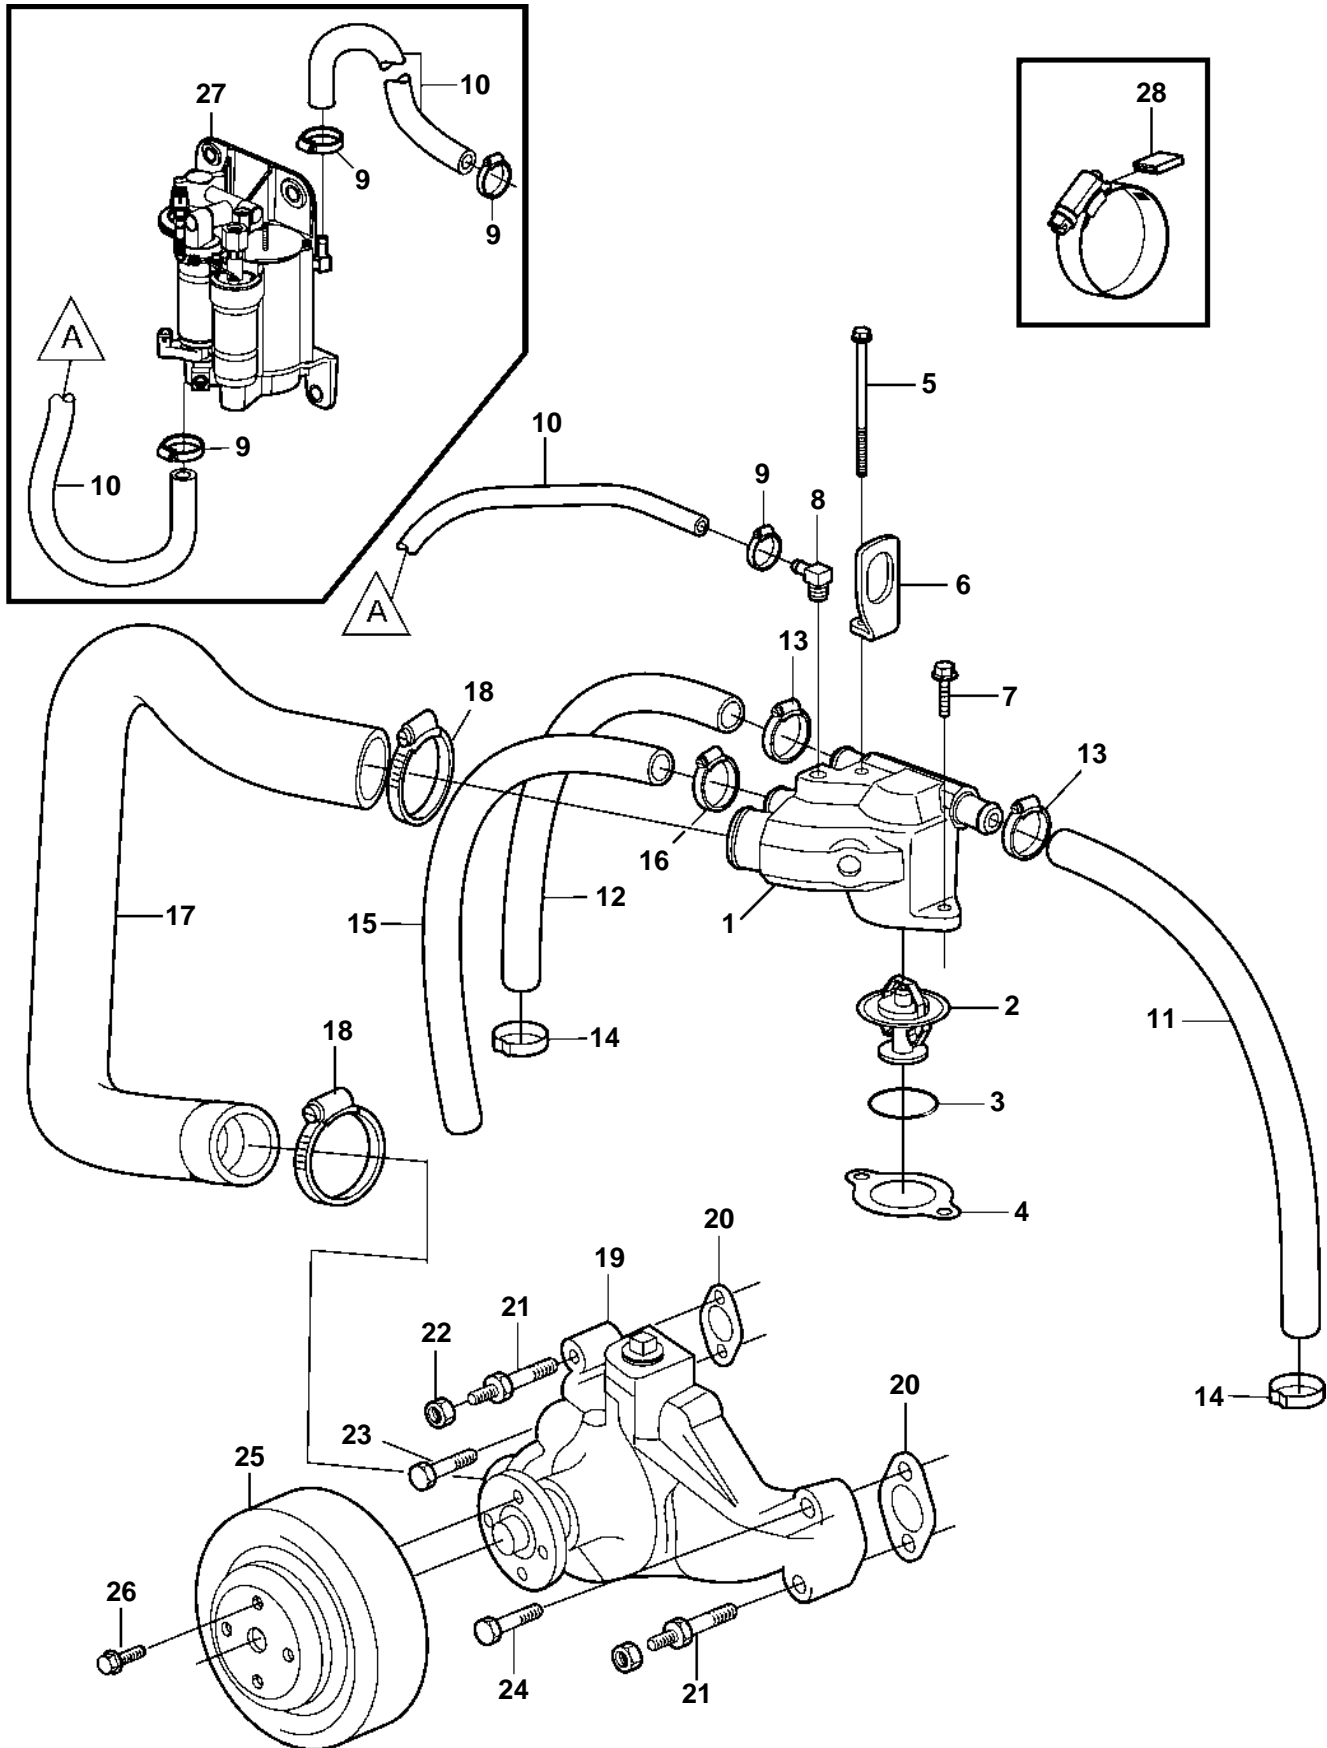

4.3GXi-E, 4.3OSi-E

19887

4.3GXi-E, 4.3OSi-E

REF	PART NO.	QTY	DESCRIPTION	SEE SEC.	NOTES
1	3863086	1	Thermostat housing		
2	3862835	1	Thermostat		
3	983944	1	O-ring		
4	3852111	1	Gasket		
5	968842	1	Flange screw		
6	3862649	1	Bracket		
7	945444	1	Flange screw		
8	3853597	1	Elbow		
9	3860413	4	Clamp		
10	3862550	2	Hose		
11	3860588	1	Hose		
12	3862536	1	Hose		
13	3863439	2	Clamp		
14	982715	2	Clamp		
15	3862538	1	Hose		
16	3863441	1	Clamp		
17	3862523	1	Hose		
18	3863438	2	Clamp		
19	3853850	1	Circulation pump		
20	3852477	2	Gasket		
21	3856147	2	Stud		
22	3853403	1	Nut		
23	3856137	1	Screw		
24	3856136	1	Screw		
25	3860083	1	Pulley		
26	3853390	4	Screw		GXi
	3863054	4	Screw		OSi
27		1	Fuel pump	6785	
28	3861999	4	Cover		W=0.300" (7.6mm)