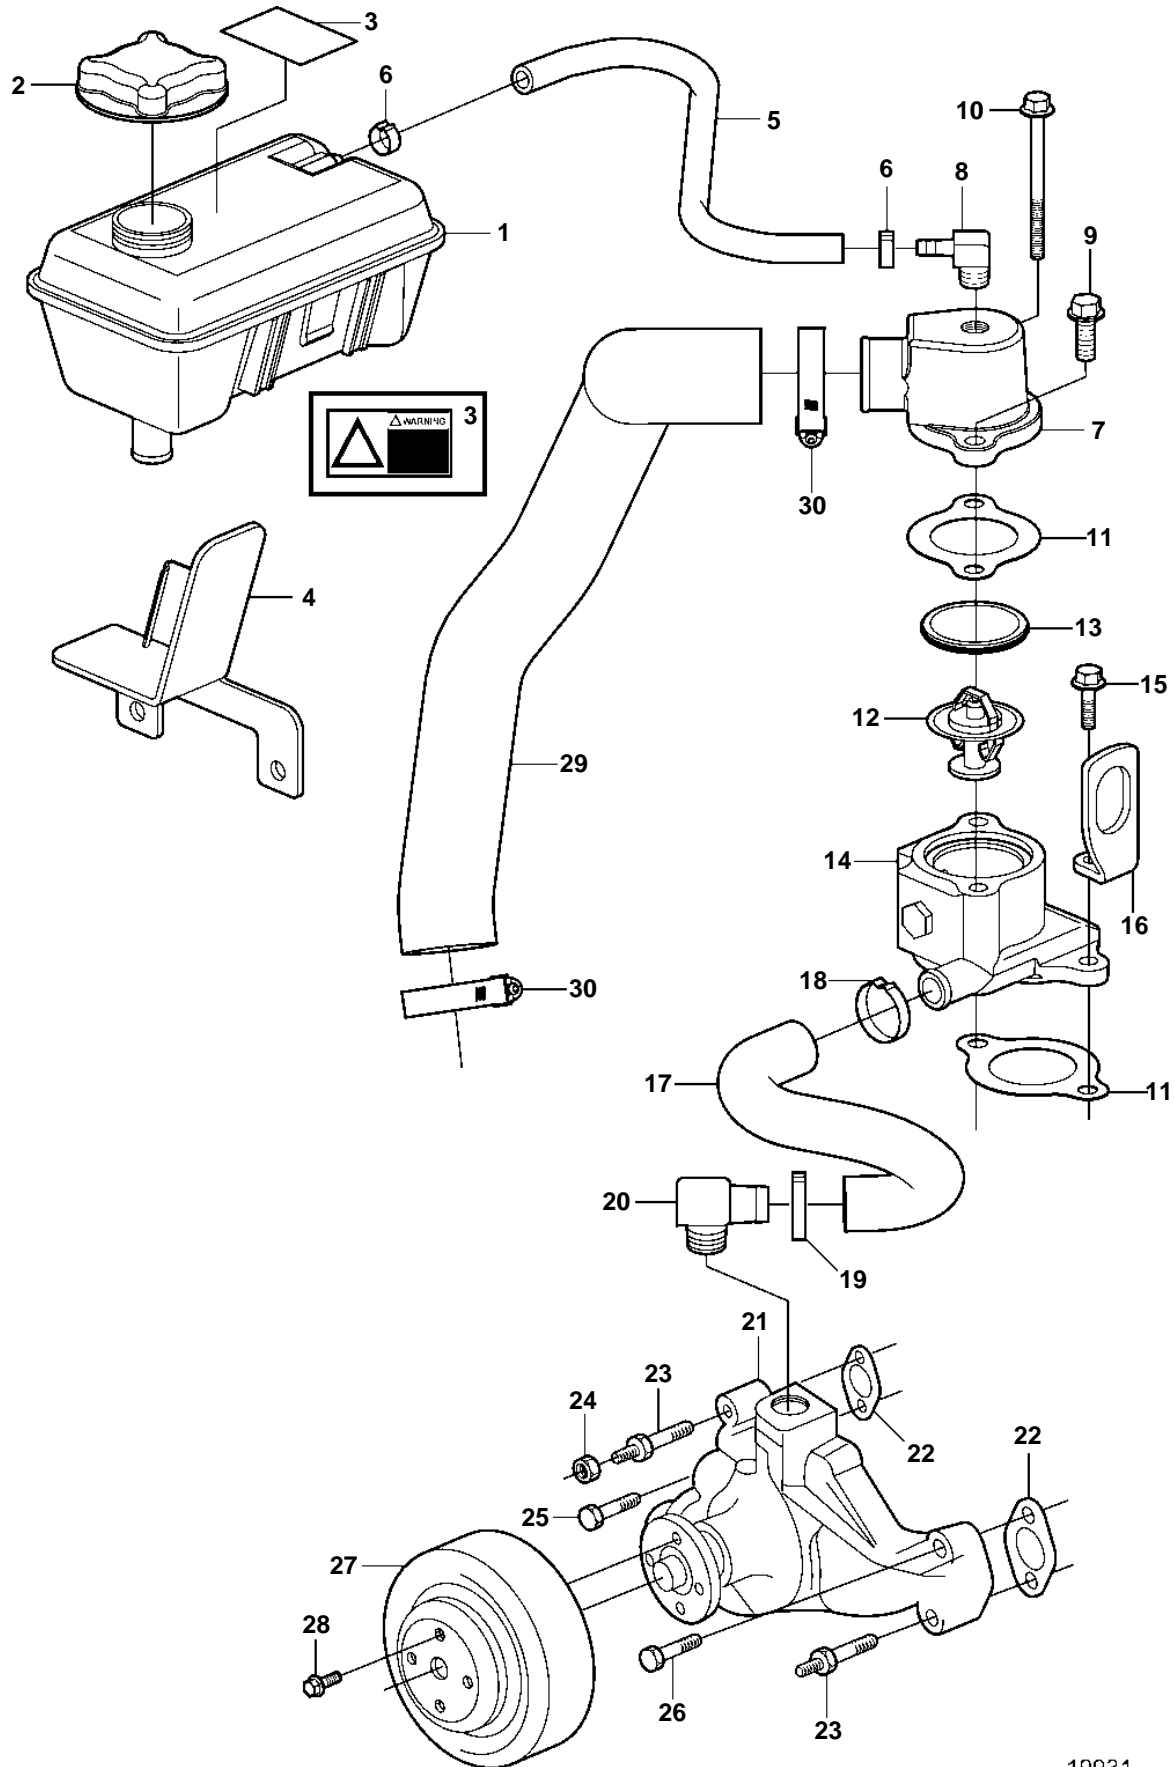

4.3GXi-EF, 4.30Si-EF

19931

## 4.3GXi-EF, 4.3OSi-EF

REF	PART NO.	QTY	DESCRIPTION	NOTES
1	861105	1	Expansion tank	
2	1674083	1	Pressure cap	
3	3858552	1	Decal	WARNING!
4	3861849	1	Bracket	
5	3860955	1	Hose	
6	982643	2	Clamp	
7	3860555	1	Thermostat housing	
8	3860585	1	Fitting	
9	3860163	1	Screw	
10	969189	1	Flange screw	
11	3852111	2	Gasket	
12	3831426	1	Thermostat kit	
13	416033	1	· Sealing ring	
14	3851384	1	Thermostat housing	
15	945444	1	Flange screw	
16	3861919	1	Bracket	
17	3861992	1	Hose	
18	982716	1	Clamp	
19	982715	1	Clamp	
20	961611	1	Elbow nipple	
21	3853850	1	Circulation pump	
22	3852477	2	Gasket	
23	3856147	2	Stud	
24	3853403	1	Nut	
25	3856137	1	Screw	
26	3856136	1	Screw	
27	3860083	1	Pulley	
28	3853390	4	Screw	GXi
	3863054	4	Screw	OSi
29	3861741	1	Hose	
30	3863445	2	Clamp	