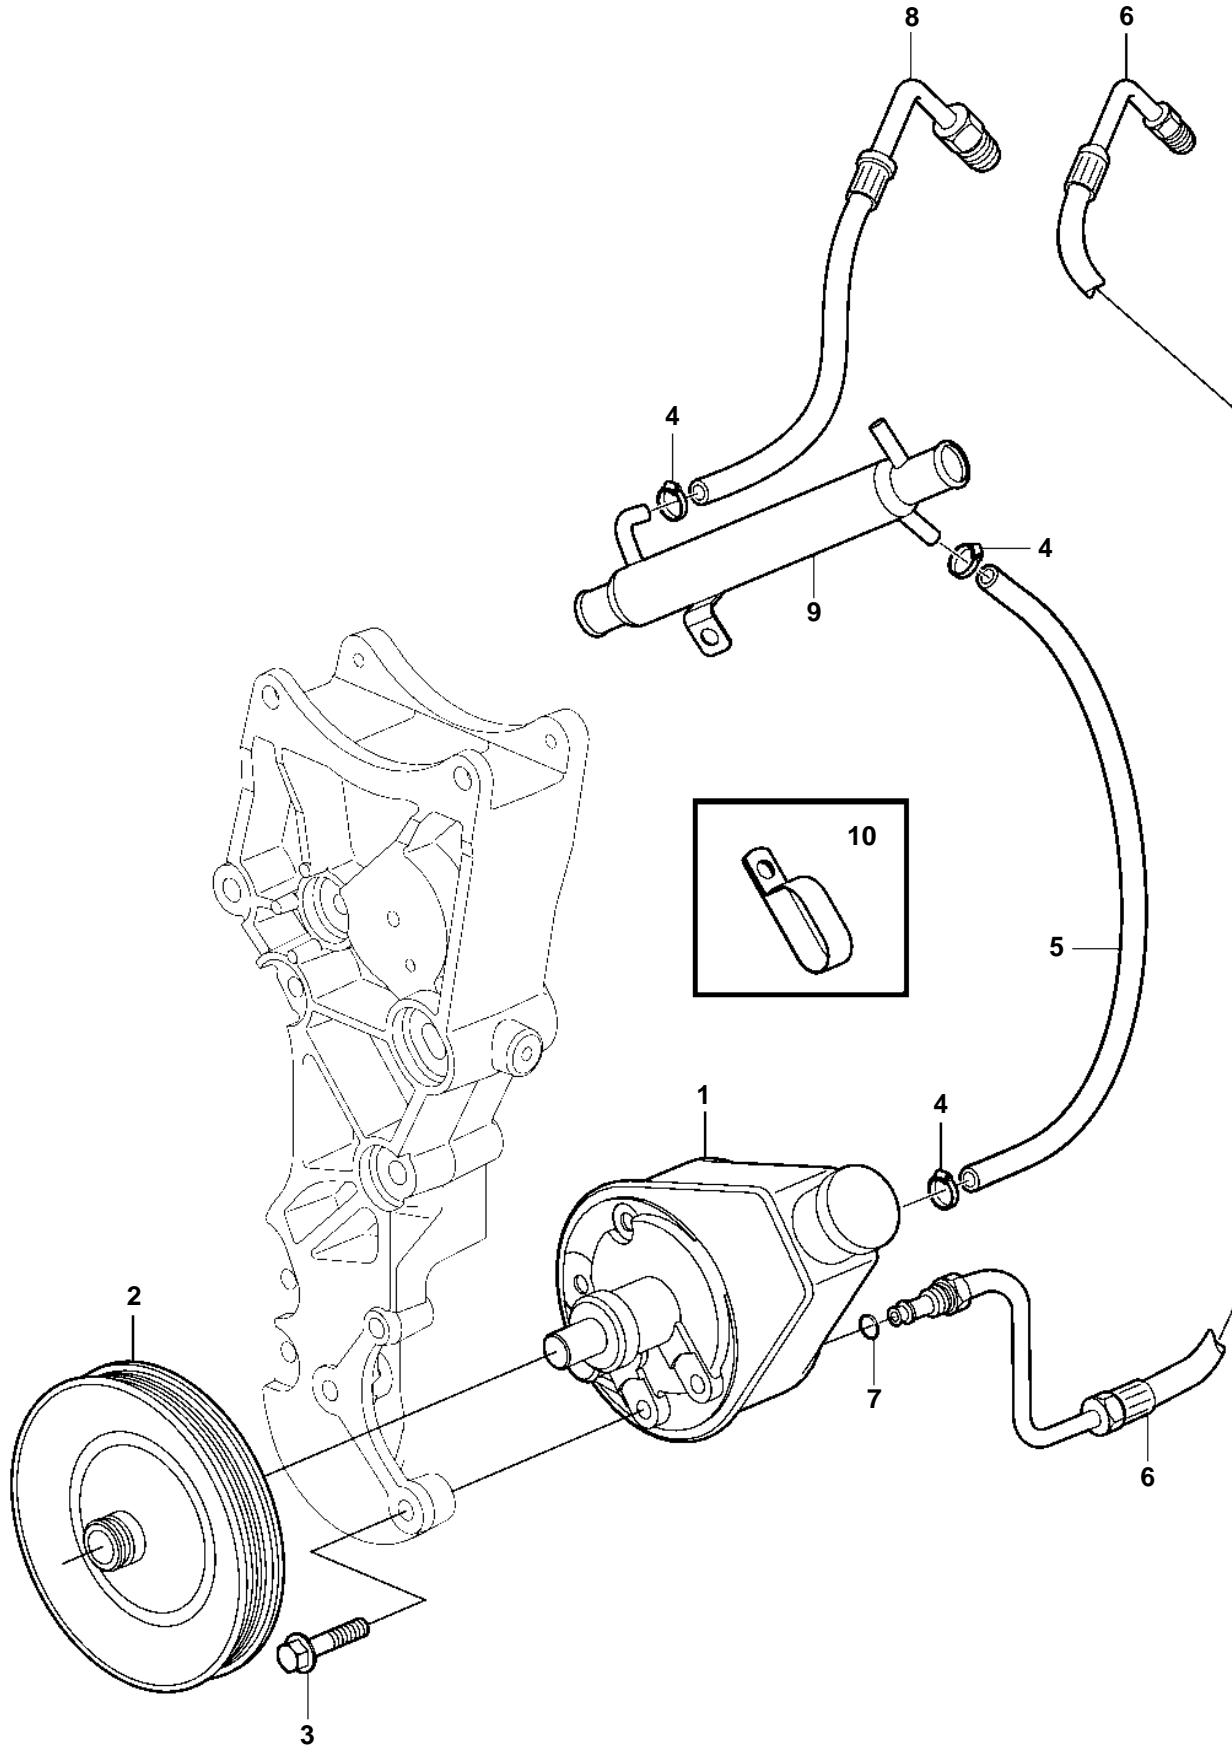

4.3GXi-C, 4.3GXi-CF, 4.3OSi-C, 4.3OSi-CF, 4.3GXi-D, 4.3GXi-DF, 4.3OSi-D, 4.3OSi-DF

4.3GXi-C, 4.3GXi-CF, 4.3OSi-C, 4.3OSi-CF, 4.3GXi-D, 4.3GXi-DF, 4.3OSi-D, 4.3OSi-DF

| REF | PART NO. | QTY | DESCRIPTION | NOTES |
|-----|----------|-----|---------------------|----------|
| 1 | 3850491 | 1 | Power steering pump | |
| 2 | 3862700 | 1 | Pulley | |
| 3 | 946752 | 1 | Flange screw | M10x35mm |
| | 965220 | 2 | Flange screw | M10x45mm |
| 4 | 982663 | 3 | Clamp | |
| 5 | 3862598 | 1 | Return hose | |
| 6 | 3863146 | 1 | Pressure hose | |
| 7 | 3852497 | 1 | O-ring | |
| 8 | 3863148 | 1 | Hose | |
| 9 | 3862629 | 1 | Oil cooler | |
| 10 | | 1 | Clamp | |