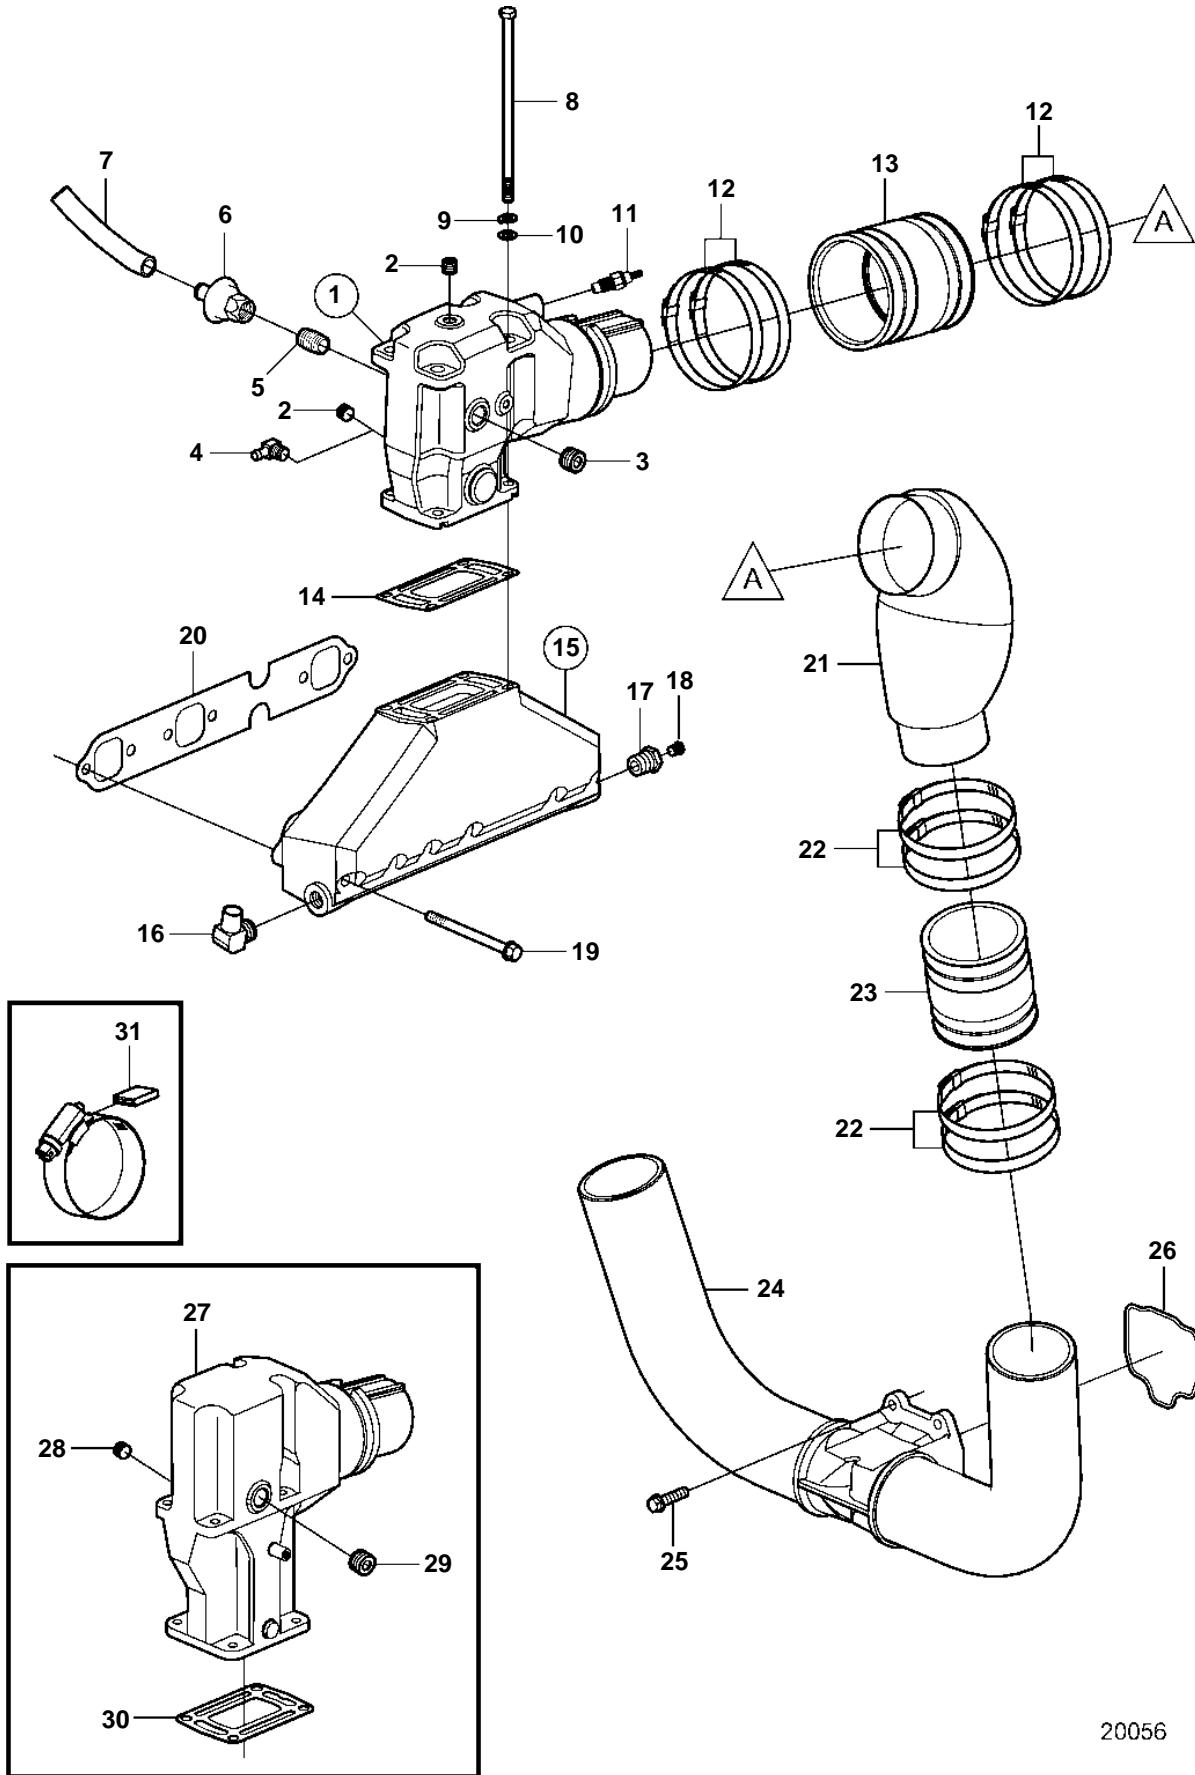

4.3GXi-C, 4.3GXi-CF, 4.3GXi-D, 4.3GXi-DF

20056

4.3GXi-C, 4.3GXi-CF, 4.3GXi-D, 4.3GXi-DF

REF	PART NO.	QTY	DESCRIPTION	NOTES
1	3863061	2	Exhaust riser	
2	3850740	4	· Plug	
3	3850999	2	· Plug	
4	3853597	1	Elbow	
5	3857763	2	Fitting	
6	3857761	2	Valve	
7	3857178	2	Hose	
8	3852830	8	Screw	
9	3852002	8	Lock washer	
10	3852058	8	Washer	
11	3862500	2	Temperature sensor	
12	3853860	8	Clamp	
13	3852696	2	Exhaust hose	
14	3863191	1	Gasket kit	
		2	· Gasket	
15	3857656	2	Exhaust manifold	
16	3852538	2	· Elbow	
17	3858291	2	· Reducer sleeve	
18	3850802	2	· Plug	
19	3857184	12	Screw	
20	3853412	2	Gasket	
21	3854874	2	Exhaust pipe	
22	3853791	8	Clamp	
23	3852741	2	Hose	
24	3858873	1	Exhaust pipe	
25	3855472	4	Flange screw	
26	3587651	1	Sealing kit	
27	3862904	X	Exhaust pipe kit	3.00" (76mm)
28	3850740	2	· Plug	
29	3850999	2	· Plug	
30	3863191	X	Gasket kit	
		2	· Gasket	
31	3858532	X	Cover	W=0.465" (11.8mm)
	3861999	X	Cover	W=0.300" (7.6mm)