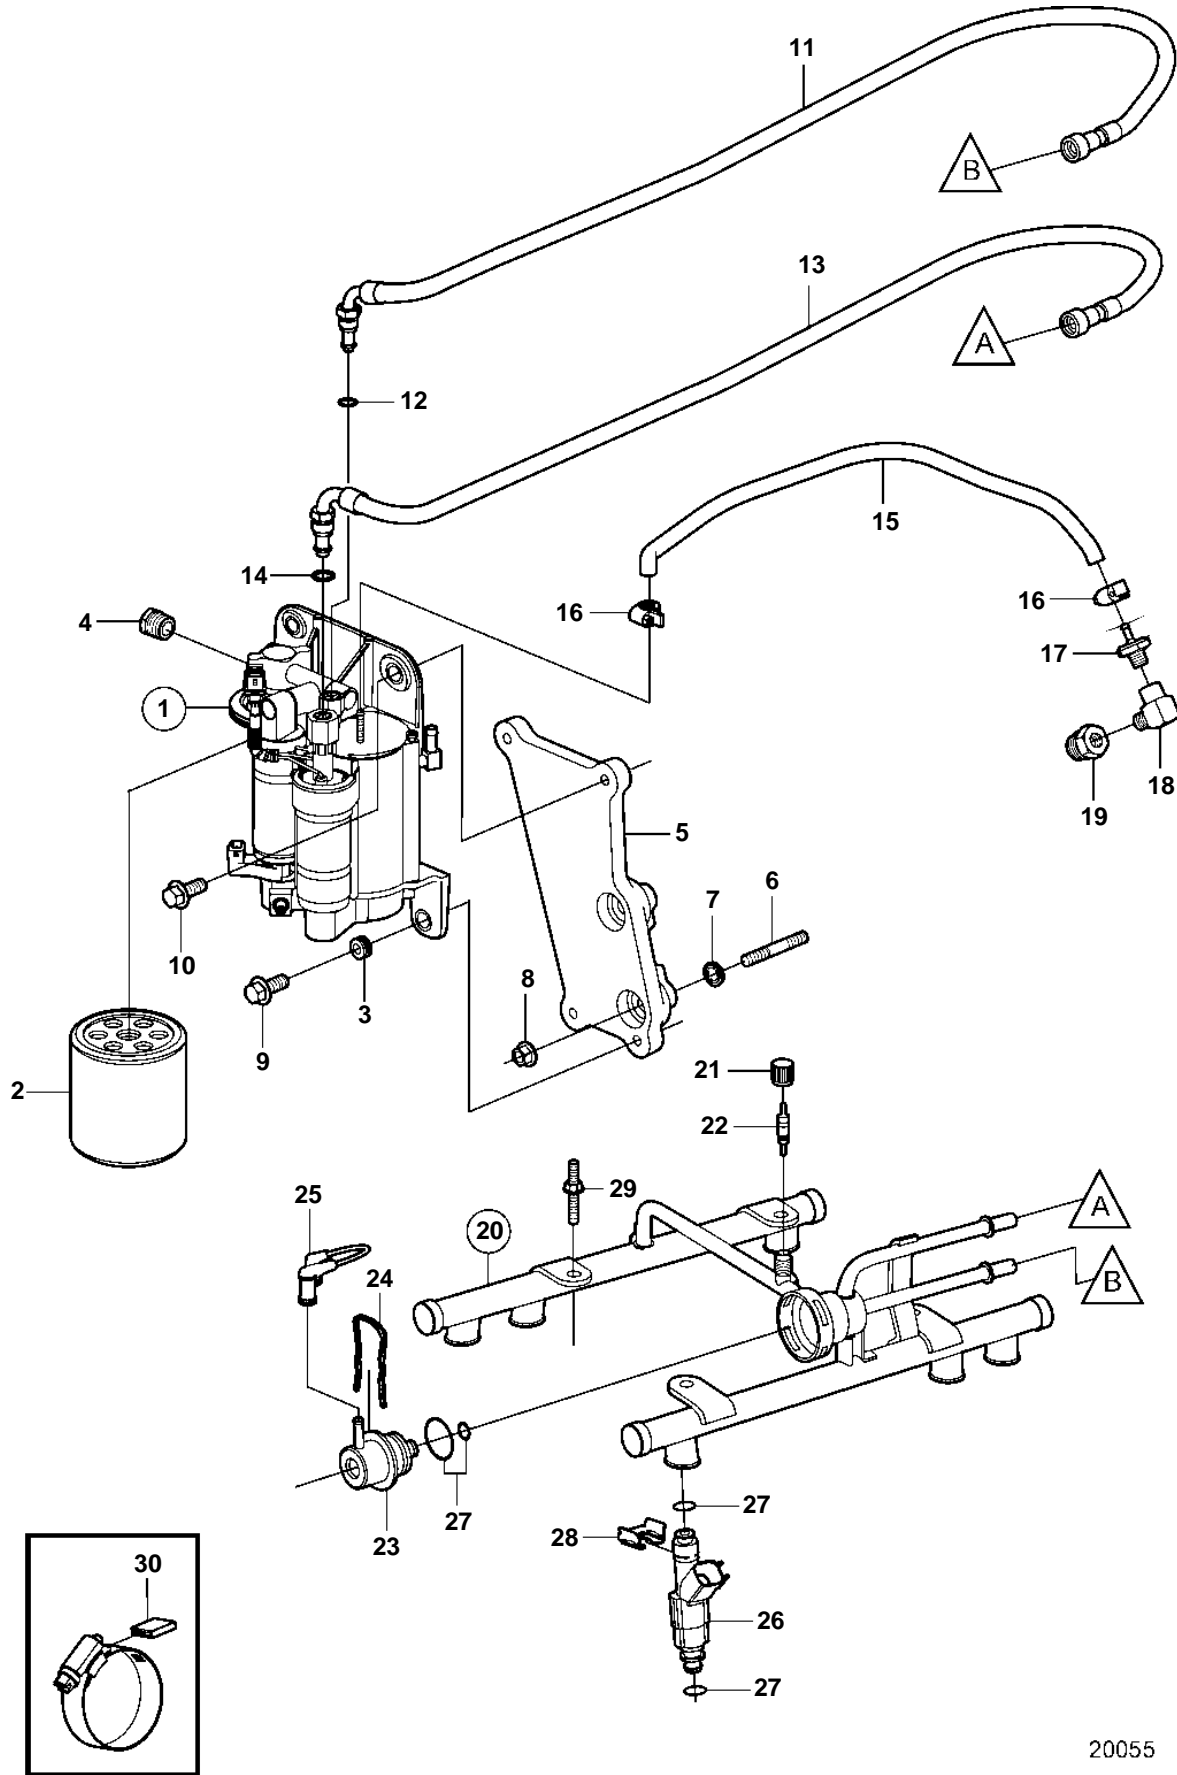

4.3GXi-C, 4.3GXi-CF, 4.3OSi-C, 4.3OSi-CF, 4.3GXi-D, 4.3GXi-DF, 4.3OSi-D, 4.3OSi-DF

20055

4.3GXi-C, 4.3GXi-CF, 4.3OSi-C, 4.3OSi-CF, 4.3GXi-D, 4.3GXi-DF, 4.3OSi-D, 4.3OSi-DF

REF	PART NO.	QTY	DESCRIPTION	NOTES
1	3861355	1	Fuel pump kit	
	3588865	1	· Fuel pump kit	HIGH PRESSURE PUMP
2	3862228	1	· Fuel filter	
3	3861396	4	· Rubber bushing	
4	3857816	1	Bushing	
5	3861031	1	Bracket	
6	3860928	2	Stud	
7	3860538	2	Nut, speed	
8	3853404	2	Lock nut	
9	982702	2	Flange screw	
10	982702	2	Flange screw	SEA WATER COOLING
	946472	2	Screw	FRESH WATER COOLING
11	3862635	1	Fuel line	
12	3850424	1	· O-ring	
13	3862634	1	Fuel line	
14	3850423	1	· O-ring	
15	3862561	1	Hose	
16	3860413	2	Clamp	
17	3860290	1	Impulse limiter	
18	16218	1	Elbow nipple	
19	3861926	1	Fitting	
20		1	Fuel pipe	
21	3858972	1	Cap	
22	3858971	1	Fuel valve	
23	3858967	1	Fuel press regulator	
24	3858968	1	Clip	
25	3858974	1	Hose	
26	3858969	6	Injector	
27	3858981	1	O-ring	Includes 16 o-rings for injectors and 2 o-rings for pressure regulator.
28	3858970	6	Retainer	
29	3858973	4	Stud	
30	3861999	2	Cover	W=0.300" (7.6mm)