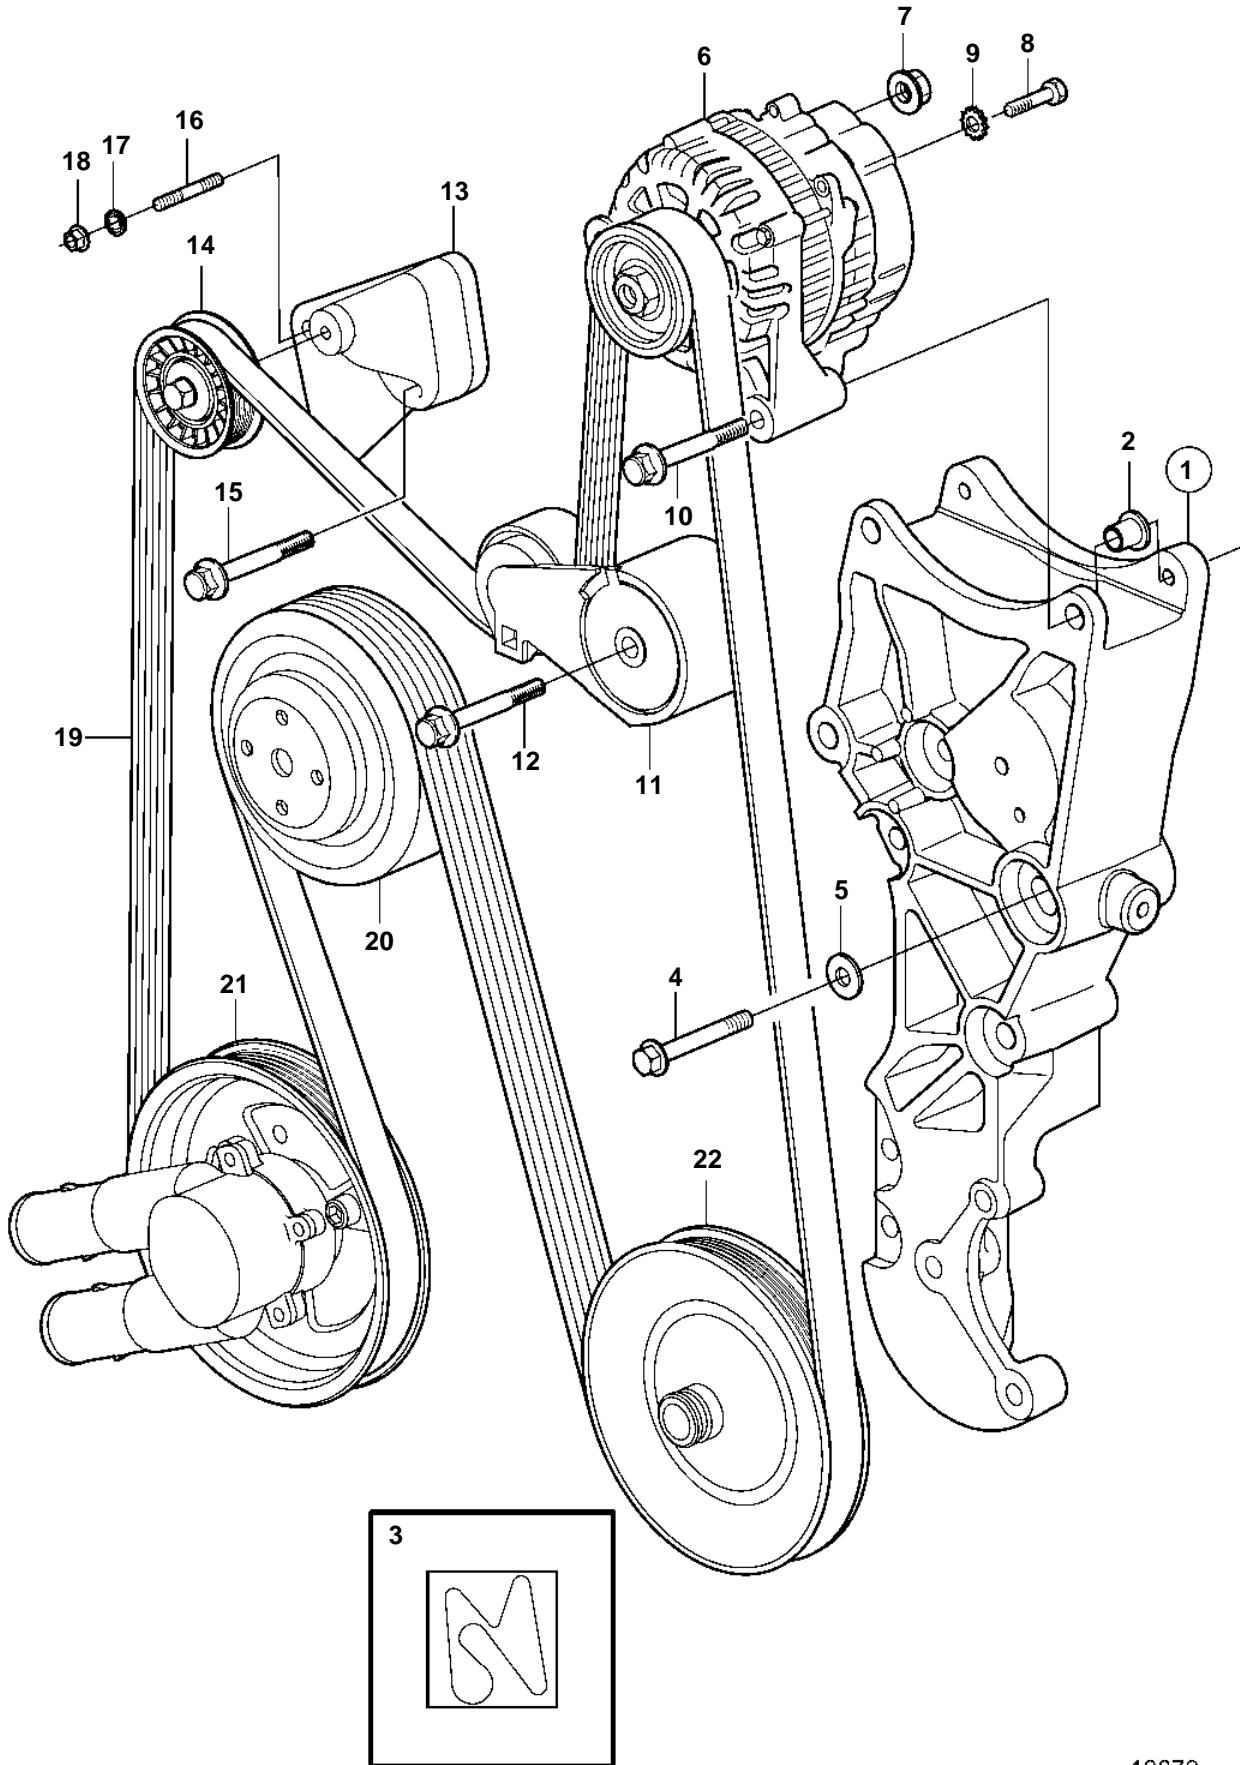

4.3GXi-C, 4.3GXi-CF, 4.3OSi-C, 4.3OSi-CF, 4.3GXi-D, 4.3GXi-DF, 4.3OSi-D, 4.3OSi-DF

4.3GXi-C, 4.3GXi-CF, 4.3OSi-C, 4.3OSi-CF, 4.3GXi-D, 4.3GXi-DF, 4.3OSi-D, 4.3OSi-DF

REF	PART NO.	QTY	DESCRIPTION	SEE SEC.	NOTES
1	3860080	1	Bracket		
2	3854579	2	· Bushing		
3	3860383	1	Decal		
4	3853367	4	Screw		L=3.25" (82mm)
	3853392	1	Screw		L=2.50" (64mm)
5	980933	2	Washer		
6	3862613	1	Alternator		
7	3853714	1	Nut		
8	3852208	1	Screw		
9	3852520	1	Washer		
10	3853367	2	Screw		
11	3860079	1	Belt tensioner		
12	3860281	1	Screw		
13	3860078	1	Bracket		
14	3860201	1	Pulley		
15	3860285	1	Screw		
16	3860928	2	Stud		
17	3860538	2	Nut, speed		
18	3853404	2	Lock nut		
19	3860086	1	Drive belt		
20		1	Pulleycirculation pump	6790	
21		1	Sea water pump	6791	
22		1	Pulleypower steering pump	6798	