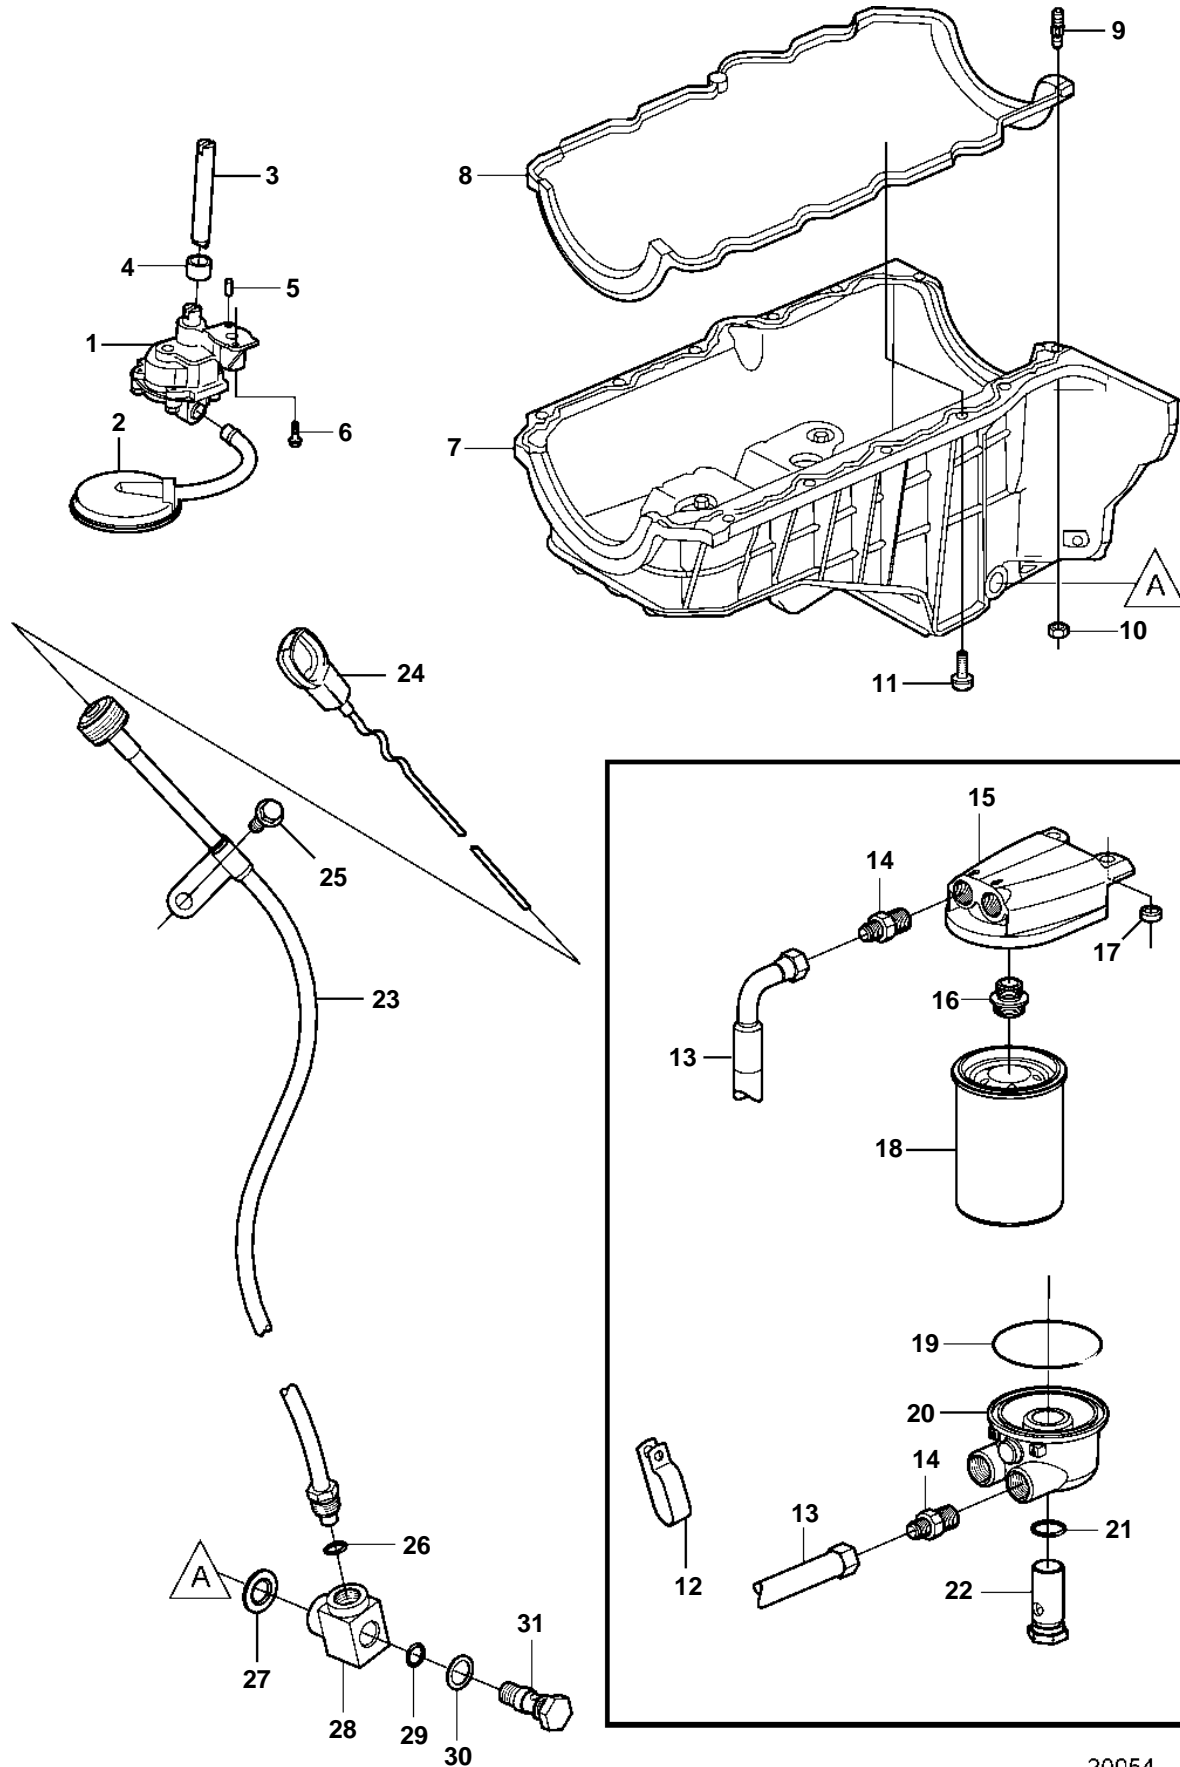

4.30Si-C, 4.30Si-CF, 4.30Si-D, 4.30Si-DF

## 4.3OSi-C, 4.3OSi-CF, 4.3OSi-D, 4.3OSi-DF

REF	PART NO.	QTY	DESCRIPTION	SEE SEC.	NOTES
1	3856125	1	Oil pump		
2	3857714	1	Oil pump screen		
3	3853198	1	Shaft		
4	3853199	1	Retainer		
5	3855972	2	Pin		
6	3853234	1	Screw		
7	3859030	1	Oil pan		REPLACED BY 3858697
8	3855801	1	Gasket kit		
9	3857718	2	Stud		
10	3856930	2	Nut		
11	3855802	10	Screw		
12	3860075	1	Clamp		
13	3862602	2	Oil line		
14	3860234	4	Fitting		
15	3860450	1	Adapter		
16	3852015	1	· Connector		
17	930842	1	Washer		
18	3850559	1	Oil filter		
			Bulletin P-21-7-1	P-21-7-1-EN	Oil Filters, GM gas engines
19	3854416	1	O-ring		
20	3860059	1	Adapter		
21	3852089	1	O-ring		
22	3854695	1	Retainer		
23	3860214	1	Tube		
24	3862843	1	Oil dipstick		
25	3853419	1	Screw		
26	3852033	1	O-ring		
27	3851981	1	Sealing washer		
28	3855722	1	Fitting		
29	3853674	1	O-ring		
30	3852007	1	Washer		
31	3855721	1	Retainer		