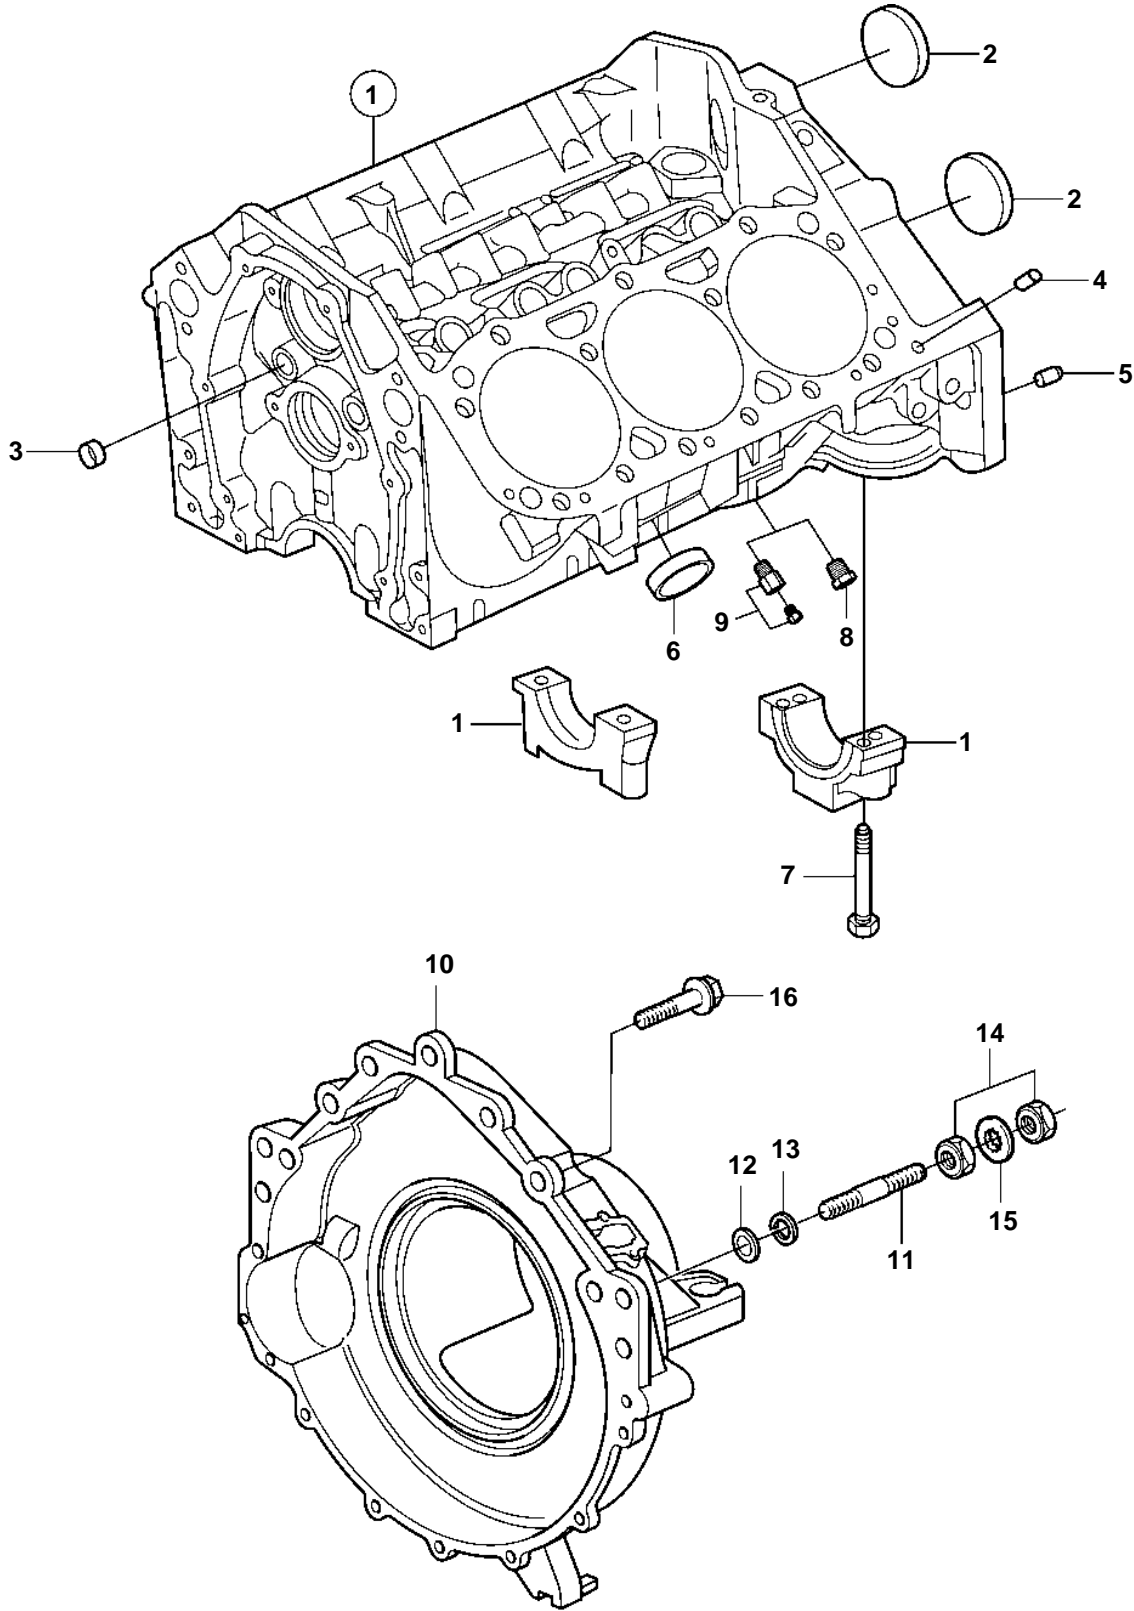

4.30Si-C, 4.30Si-CF, 4.30Si-D, 4.30Si-DF

4.3OSi-C, 4.3OSi-CF, 4.3OSi-D, 4.3OSi-DF

REF	PART NO.	QTY	DESCRIPTION	NOTES
1		1	Cylinder block	
2	3853209	2	· Core plug	
3	3853208	2	· Cap plug	
4	3853114	4	· Locating pin	
5	3856001	2	· Pin	
6	3852100	8	· Core plug	
7	3862355	10	· Screw	
8	3850802	X	Plug	
9	3854494	X	Drain cock	
10	3857846	1	Flywheel housing	
11	982676	2	Stud	
12	980933	2	Washer	
13	982475	2	Spring washer	
14	971074	4	Nut	
15	982679	4	Lock washer	
16	968233	1	Screw	L=25mm
	946472	3	Screw	L=30mm