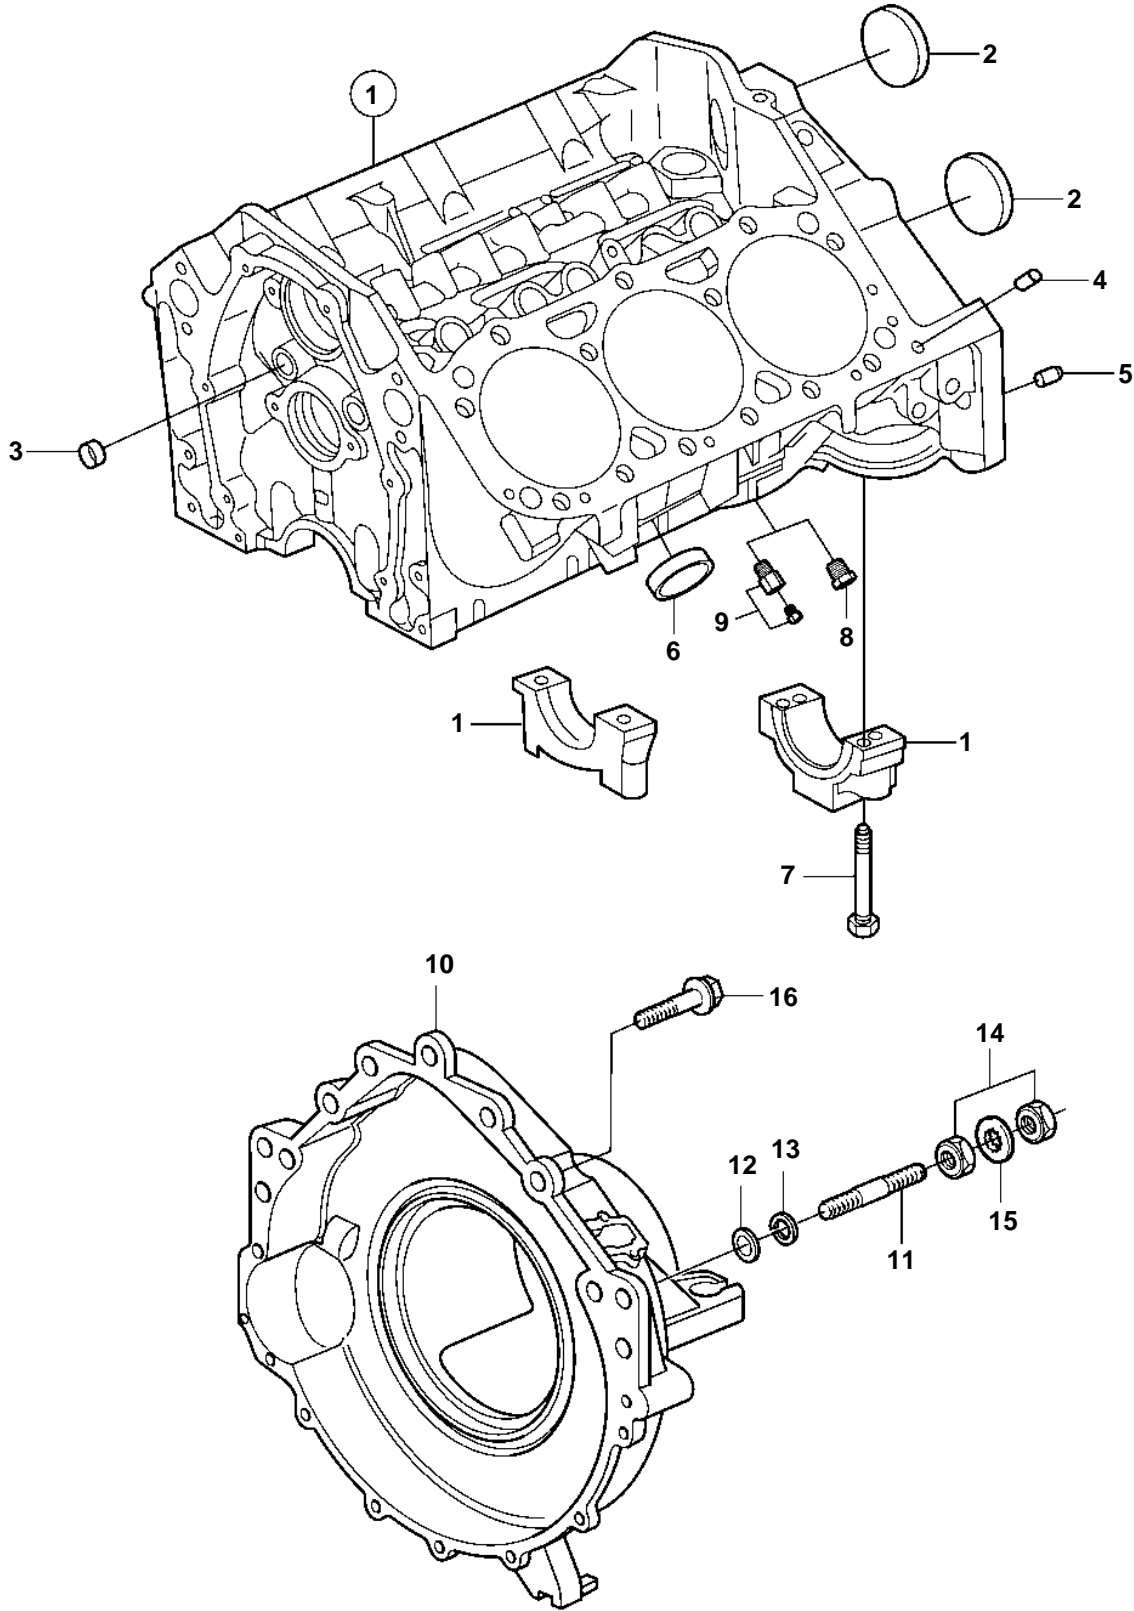

4.3GXi-C, 4.3GXi-CF, 4.3GXi-D, 4.3GXi-DF

4.3GXi-C, 4.3GXi-CF, 4.3GXi-D, 4.3GXi-DF

REF	PART NO.	QTY	DESCRIPTION	NOTES
1		1	Cylinder block	
2	3853209	2	· Core plug	
3	3853208	2	· Cap plug	
4	3853114	4	· Locating pin	
5	3856001	2	· Pin	
6	3852100	8	· Core plug	
7	3862355	10	· Screw	
8	3850802	X	Plug	
9	3854494	X	Drain cock	
10	3857846	1	Flywheel housing	
11	3857937	2	Stud	
12	980933	2	Washer	
13	3852046	2	Lock washer	
14	971071	4	Nut	
15	940147	4	Washer	
16	968233	1	Screw	L=25mm
	946472	3	Screw	L=30mm