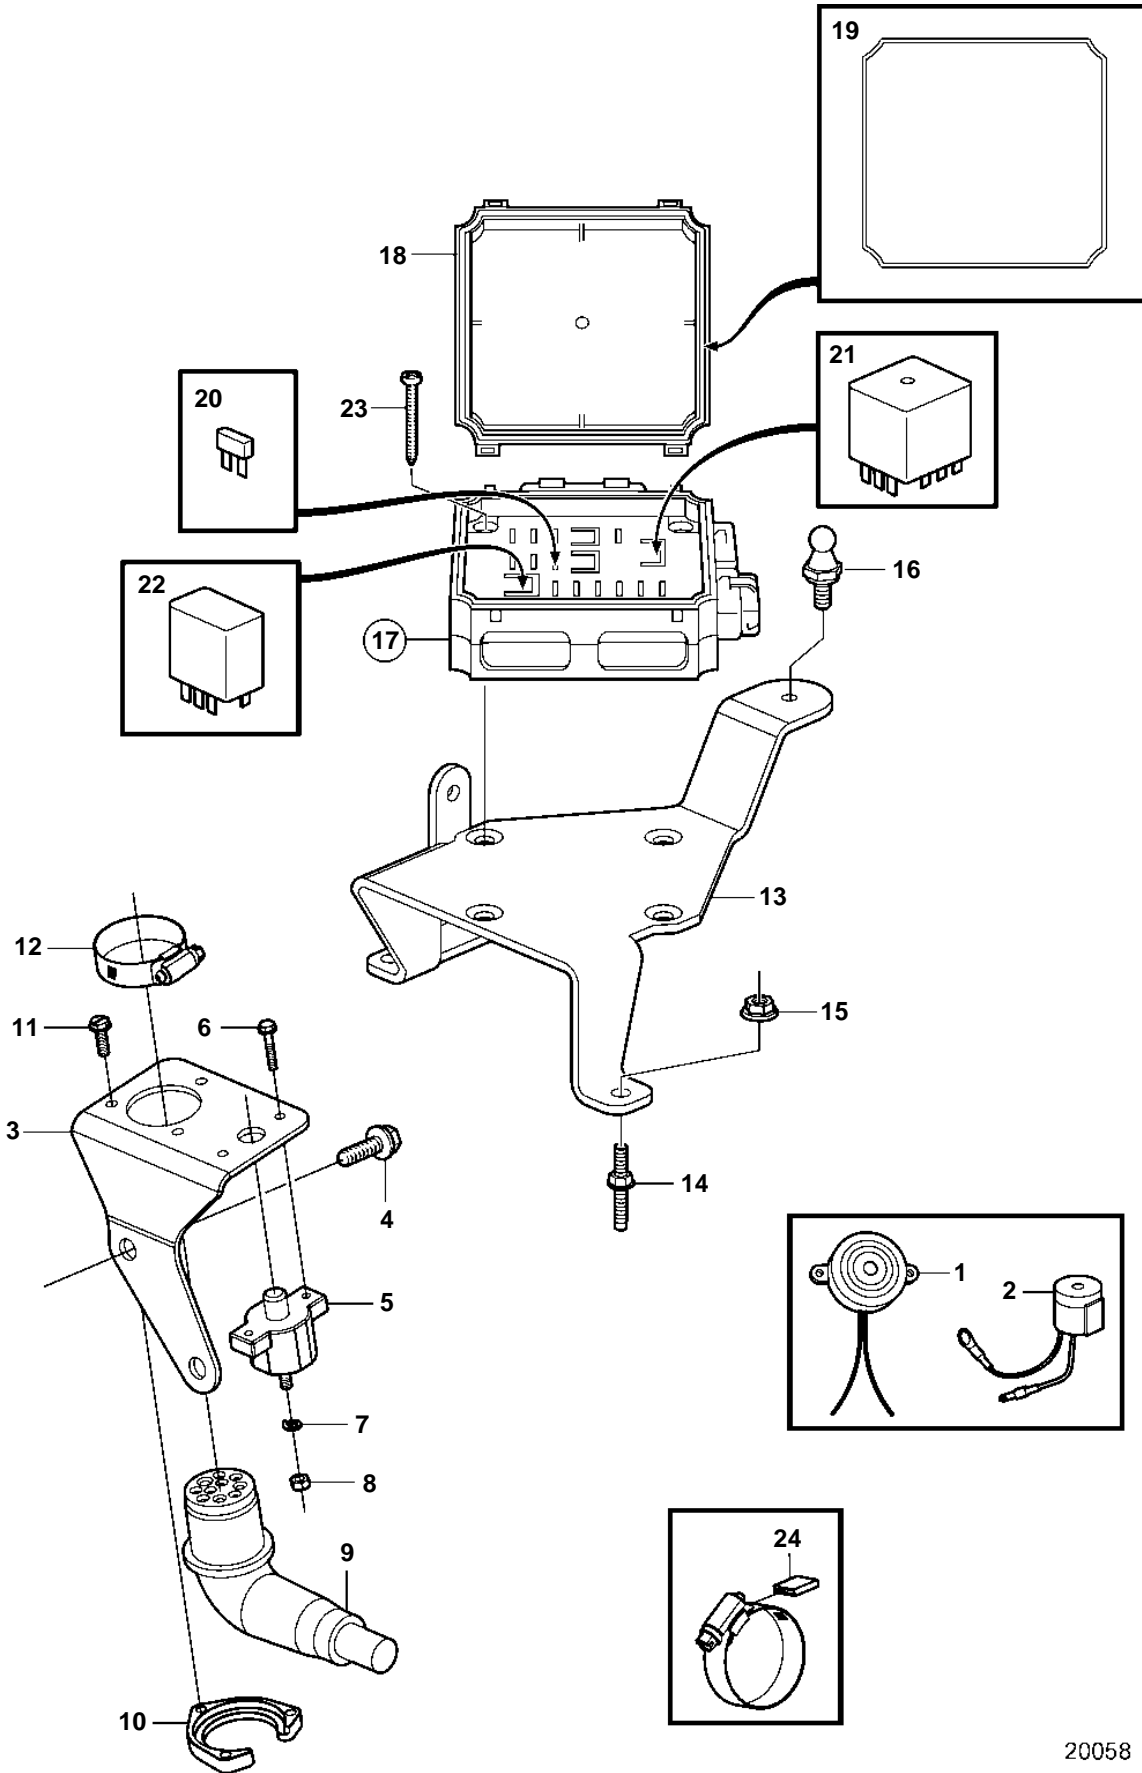

4.3GXi-C, 4.3GXi-CF, 4.3OSi-C, 4.3OSi-CF, 4.3GXi-D, 4.3GXi-DF, 4.3OSi-D, 4.3OSi-DF

20058

4.3GXi-C, 4.3GXi-CF, 4.3OSi-C, 4.3OSi-CF, 4.3GXi-D, 4.3GXi-DF, 4.3OSi-D, 4.3OSi-DF

REF	PART NO.	QTY	DESCRIPTION	SEE SEC.	NOTES
1		1	Alarm		REPL BY 3859061. Mounted at the helm.
2	3863152	1	Alarm		REPL BY 3859061. Mounted at the helm.
3	3862583	1	Bracket		
4	3853557	2	Screw		
5	3854164	1	Breaker		
6	3853620	2	Screw		
7	3852001	2	Lock washer		
8	3852064	2	Nut		
9	3862618	1	Cable harness	6796	
10	3852825	1	Retainer		
11	3852208	3	Screw		
12	3853786	1	Clamp		
13		1	Bracket		
14	3858973	2	Stud		
15	981124	2	Flange nut		
16	3861927	1	Stud		
17	3862704	1	Fuse box		
18		1	· Lid		NOT SERVICED
19		1	· Seal		NOT SERVICED
20	3861373	X	· Fuse		15A
	3861374	X	· Fuse		20A
21	3861375	1	· Starter relay		
22	3861376	2	· Relay		
23	955234	4	Screw		
24	3858532	1	Cover		W=0.465" (11.8mm)