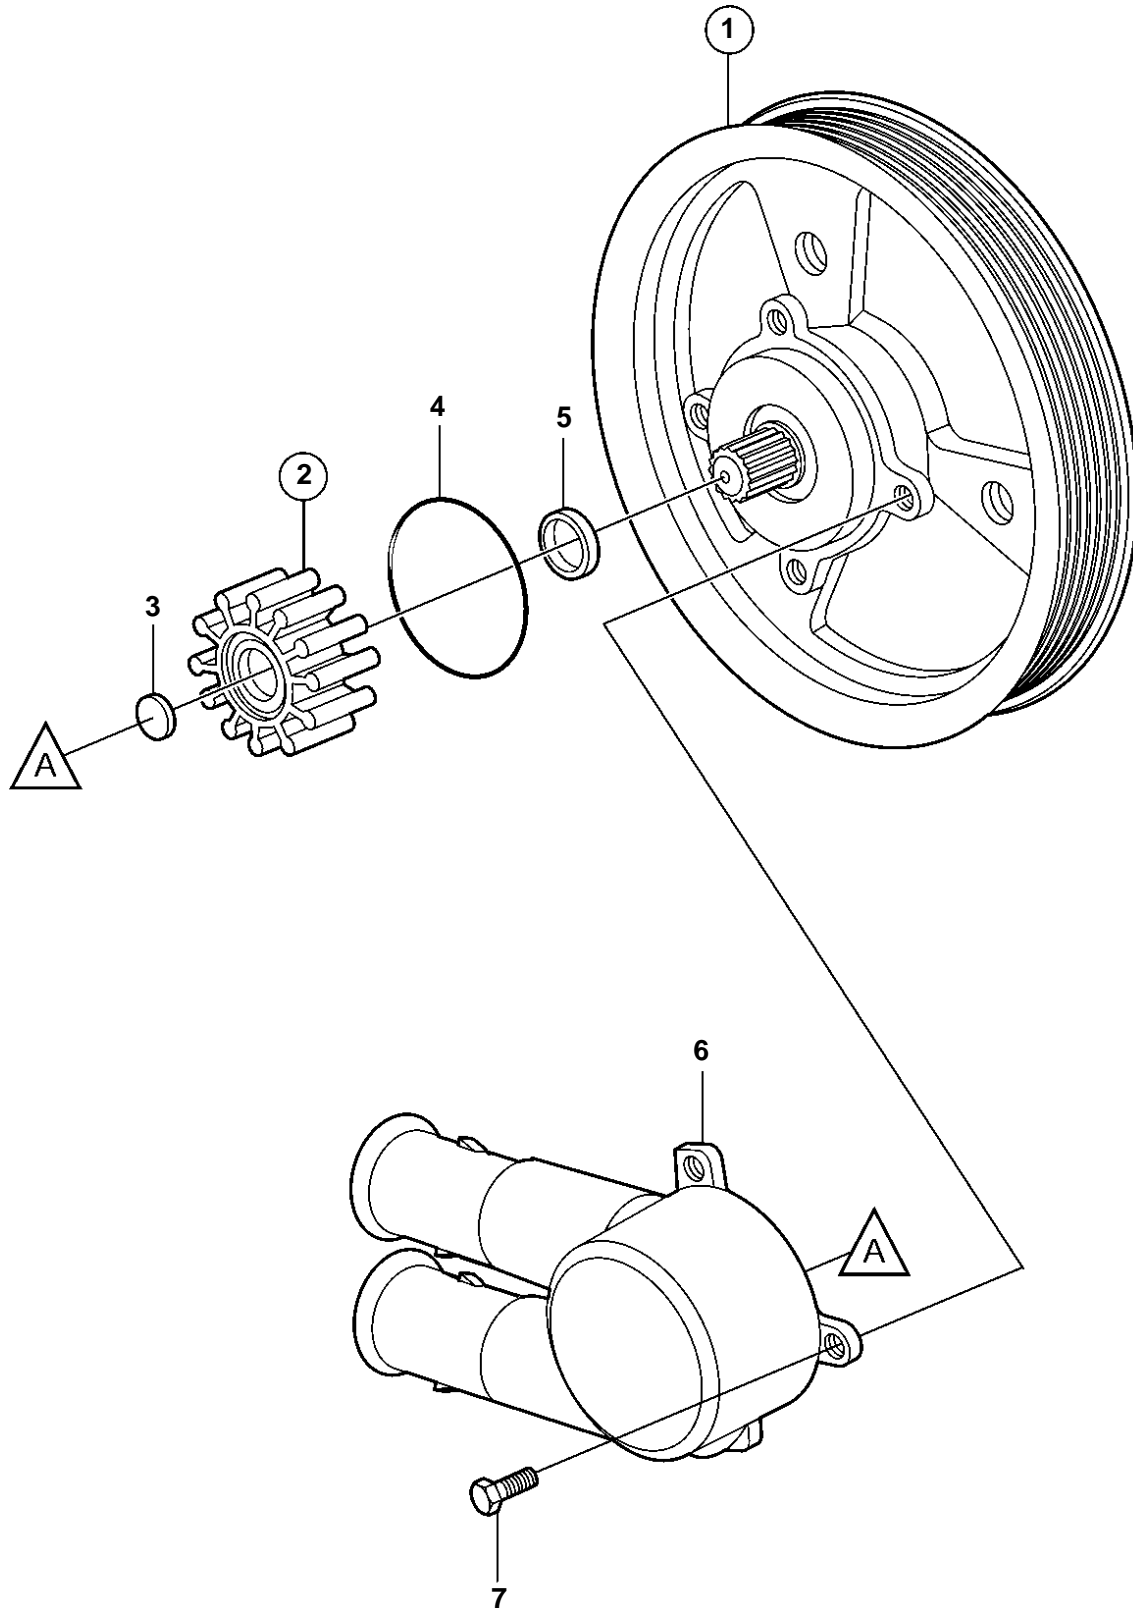

4.3GXi-C, 4.3GXi-CF, 4.3OSi-C, 4.3OSi-CF, 4.3GXi-D, 4.3GXi-DF, 4.3OSi-D, 4.3OSi-DF

4.3GXi-C, 4.3GXi-CF, 4.3OSi-C, 4.3OSi-CF, 4.3GXi-D, 4.3GXi-DF, 4.3OSi-D, 4.3OSi-DF

REF	PART NO.	QTY	DESCRIPTION	NOTES
1	3862482	1	Sea water pump	EARLIER PROD
	3812693	1	Sea water pump	LATER PROD
2	3862567	1	· Impeller kit	
3	827019	1	· · Sealing washer	
4	3858938	1	· · O-ring	
5	827247	1	· Sealing ring	
6	3858115	1	· Housing	
7	3587445	4	· Screw	