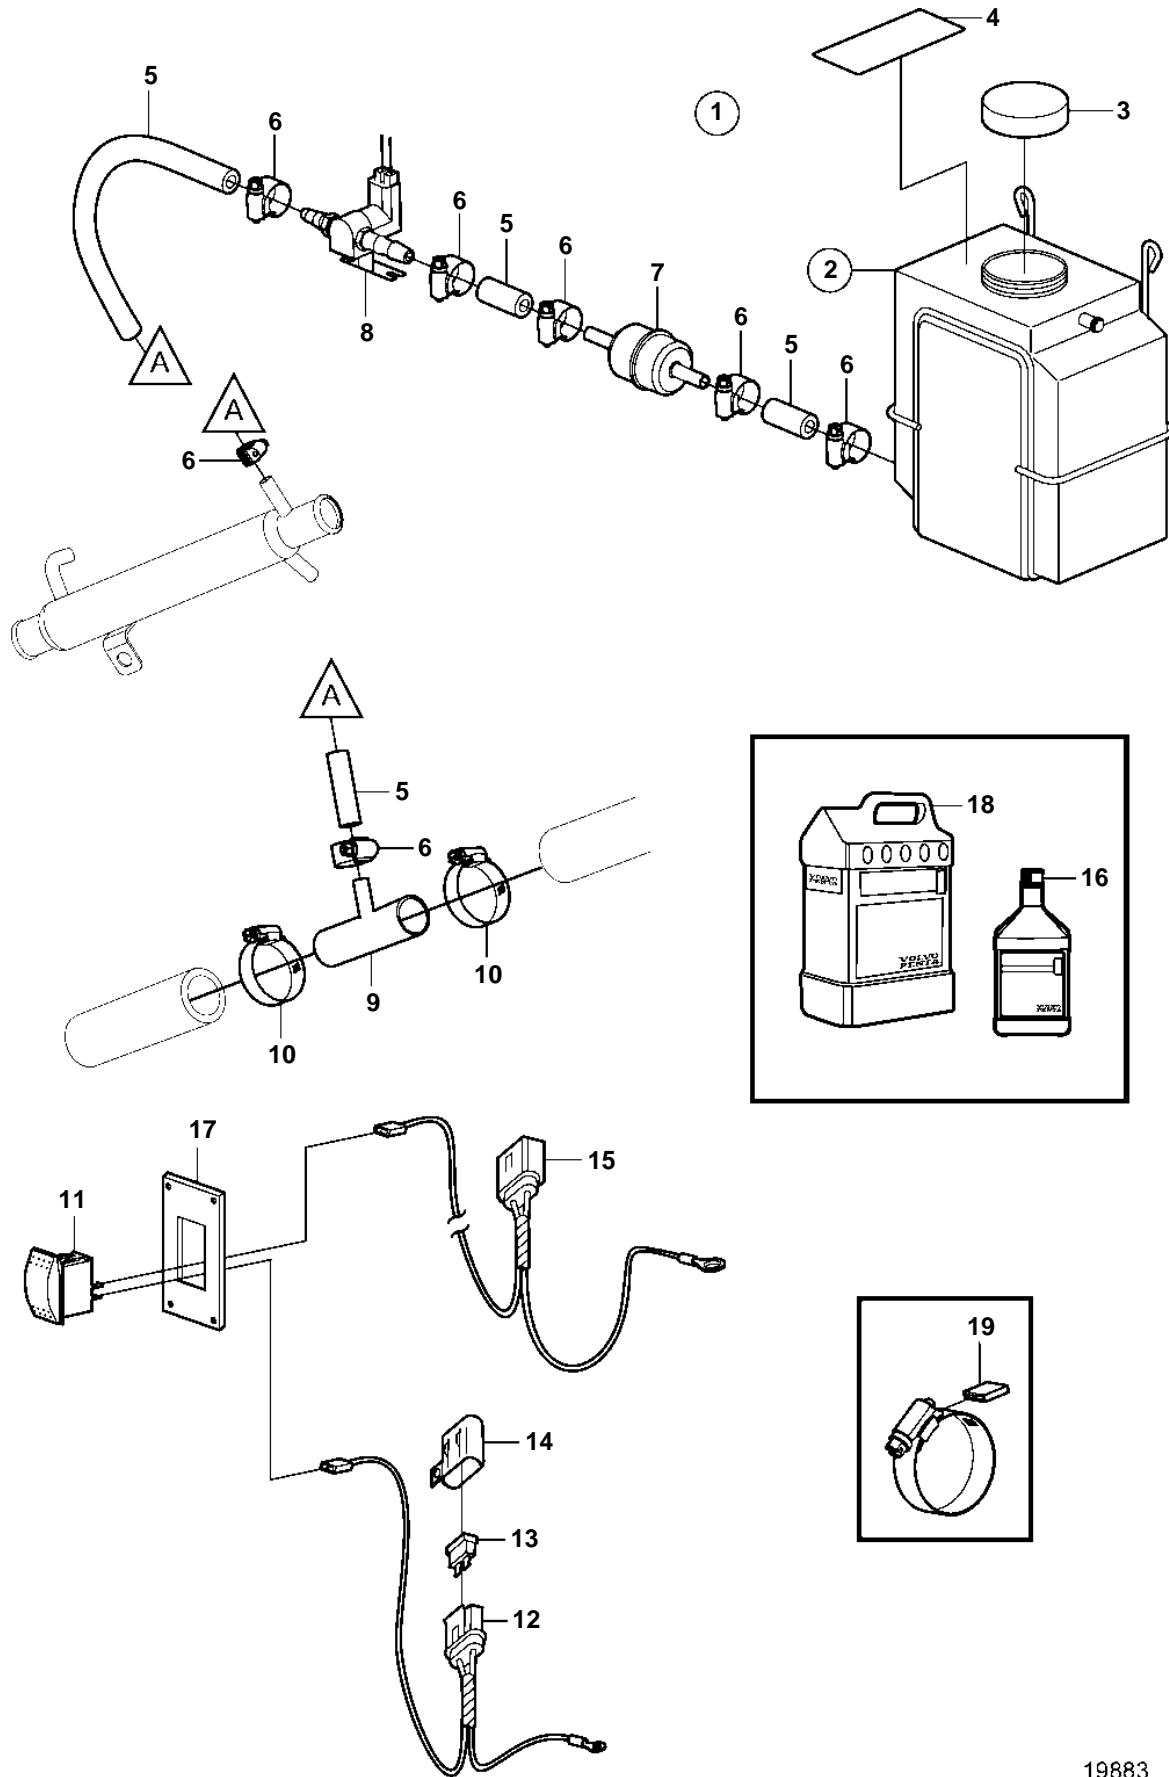

4.3GXi-C, 4.3GXi-CF, 4.3GXi-D, 4.3GXi-DF

## 4.3GXi-C, 4.3GXi-CF, 4.3GXi-D, 4.3GXi-DF

REF	PART NO.	QTY	DESCRIPTION	NOTES
1	41103100	1	Cleaner kit	
2	3862039	1	• Tank	
3	3858990	1	• • Cap	
4	7741899	1	• Decal	
5		1	• Hose	CUT
6	3853794	6	• Clamp	
7	3587530	1	• Filter	
8	3862492	1	• Solenoid valve	
9	3861961	1	• T-pipe	
10	3853786	2	• Clamp	
11	3862491	1	• Switch	
12	3862489	1	• Wiring harness	
13	983966	1	• • Fuse	
14	8072808	1	• • Cover	
15	3862890	1	• Wiring harness	
16	41103103	X	• Neutralizing agent	1 QUART (946ml)
17	3862899	1	• Switch plate	BLACK
	3862898	X	Switch plate	WHITE
	3862900	X	Switch plate	WOODGRAIN
18	41103102	X	Neutralizing agent	1 GALLON (3.78L)
19	3858532	X	Cover	W=0.465" (11.8mm)
	3861999	X	Cover	W=0.300" (7.6mm)