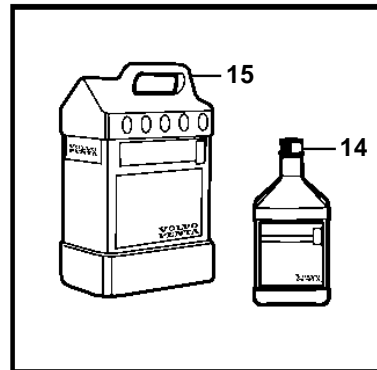

4.3OSi-C, 4.3OSi-CF, 4.3OSi-D, 4.3OSi-DF

4.3OSi-C, 4.3OSi-CF, 4.3OSi-D, 4.3OSi-DF

REF	PART NO.	QTY	DESCRIPTION	NOTES
1	3862039	1	Tank	
2	3858990	1	• Cap	
3	7741899	1	Decal	
4		1	Hose	CUT
5	3853794	6	Clamp	
6	3587530	1	Filter	
7	3862492	1	Solenoid valve	
8	3862491	1	Switch	
9	3862899	1	Switch plate	BLACK
	3862898	X	Switch plate	WHITE
	3862900	X	Switch plate	WOODGRAIN
10	3862489	1	Wiring harness	
11	983966	1	• Fuse	
12	8072808	1	• Cover	
13	3862890	1	Wiring harness	
14	41103103	X	Neutralizing agent	1 QUART (946ml)
15	41103102	X	Neutralizing agent	1 GALLON (3.78L)
16	3858532	X	Cover	W=0.465" (11.8mm)
	3861999	X	Cover	W=0.300" (7.6mm)