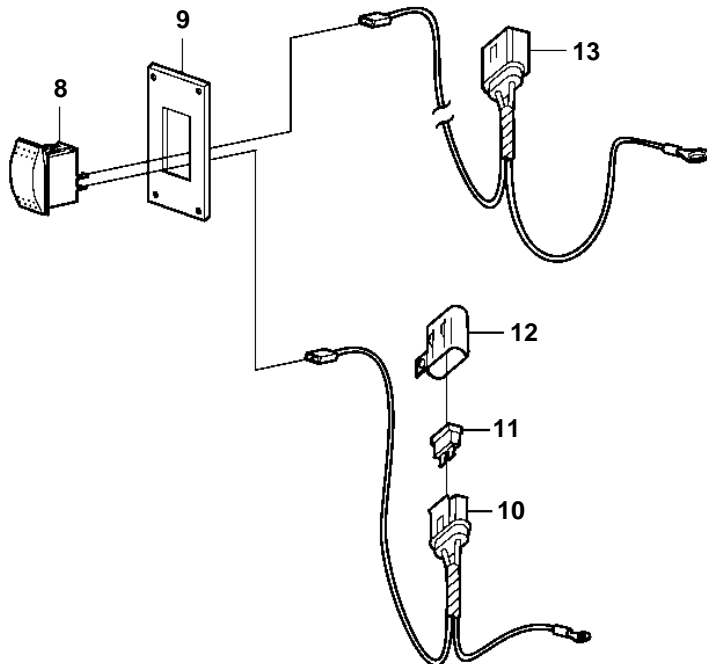

4.3OSi-C, 4.3OSi-CF, 4.3OSi-D, 4.3OSi-DF

4.3OSi-C, 4.3OSi-CF, 4.3OSi-D, 4.3OSi-DF

REF	PART NO.	QTY	DESCRIPTION	NOTES
1	3862039	1	Tank	
2	3858990	1	• Cap	
3	7741899	1	Decal	
4		1	Hose	CUT
5	3853794	6	Clamp	
6	3587530	1	Filter	
7	3862492	1	Solenoid valve	
8	3862491	1	Switch	
9	3862899	1	Switch plate	BLACK
	3862898	X	Switch plate	WHITE
	3862900	X	Switch plate	WOODGRAIN
10	3862489	1	Wiring harness	
11	983966	1	• Fuse	
12	8072808	1	• Cover	
13	3862890	1	Wiring harness	
14	41103103	X	Neutralizing agent	1 QUART (946ml)
15	41103102	X	Neutralizing agent	1 GALLON (3.78L)
16	3858532	X	Cover	W=0.465" (11.8mm)
	3861999	X	Cover	W=0.300" (7.6mm)