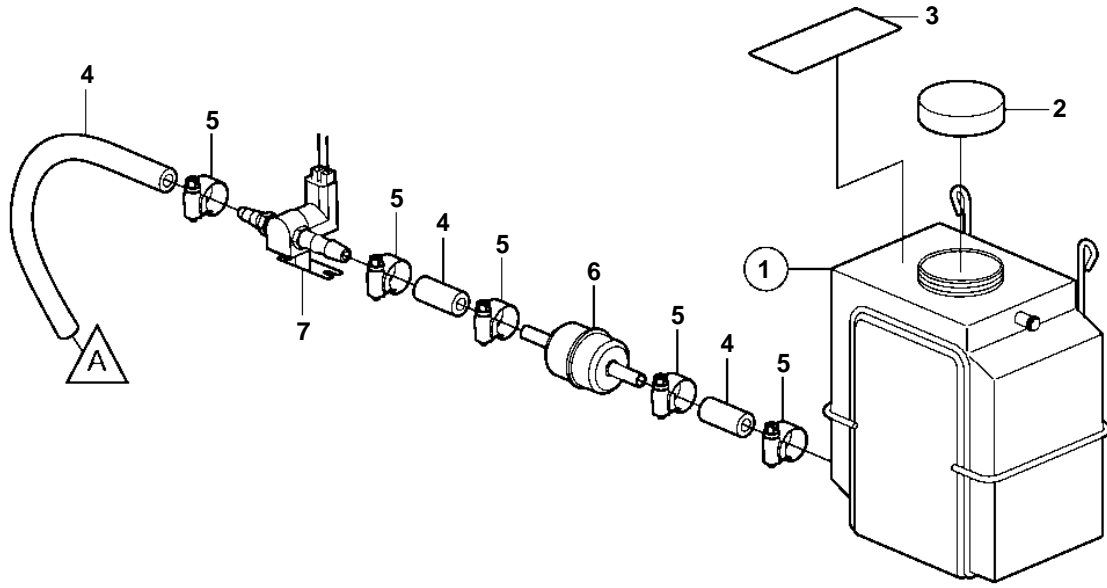

4.3OSi-C, 4.3OSi-CF, 4.3OSi-D, 4.3OSi-DF

4.3OSi-C, 4.3OSi-CF, 4.3OSi-D, 4.3OSi-DF

REF	PART NO.	QTY	DESCRIPTION	NOTES
1	3862039	1	Tank	
2	3858990	1	• Cap	
3	7741899	1	Decal	
4		1	Hose	CUT
5	3853794	6	Clamp	
6	3587530	1	Filter	
7	3862492	1	Solenoid valve	
8	3862491	1	Switch	
9	3862899	1	Switch plate	BLACK
	3862898	X	Switch plate	WHITE
	3862900	X	Switch plate	WOODGRAIN
10	3862489	1	Wiring harness	
11	983966	1	• Fuse	
12	8072808	1	• Cover	
13	3862890	1	Wiring harness	
14	41103103	X	Neutralizing agent	1 QUART (946ml)
15	41103102	X	Neutralizing agent	1 GALLON (3.78L)
16	3858532	X	Cover	W=0.465" (11.8mm)
	3861999	X	Cover	W=0.300" (7.6mm)