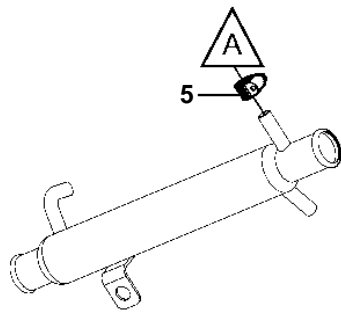

4.3OSi-C, 4.3OSi-CF, 4.3OSi-D, 4.3OSi-DF

4.3OSi-C, 4.3OSi-CF, 4.3OSi-D, 4.3OSi-DF

REF	PART NO.	QTY	DESCRIPTION	NOTES
1	3862039	1	Tank	
2	3858990	1	• Cap	
3	7741899	1	Decal	
4		1	Hose	CUT
5	3853794	6	Clamp	
6	3587530	1	Filter	
7	3862492	1	Solenoid valve	
8	3862491	1	Switch	
9	3862899	1	Switch plate	BLACK
	3862898	X	Switch plate	WHITE
	3862900	X	Switch plate	WOODGRAIN
10	3862489	1	Wiring harness	
11	983966	1	• Fuse	
12	8072808	1	• Cover	
13	3862890	1	Wiring harness	
14	41103103	X	Neutralizing agent	1 QUART (946ml)
15	41103102	X	Neutralizing agent	1 GALLON (3.78L)
16	3858532	X	Cover	W=0.465" (11.8mm)
	3861999	X	Cover	W=0.300" (7.6mm)