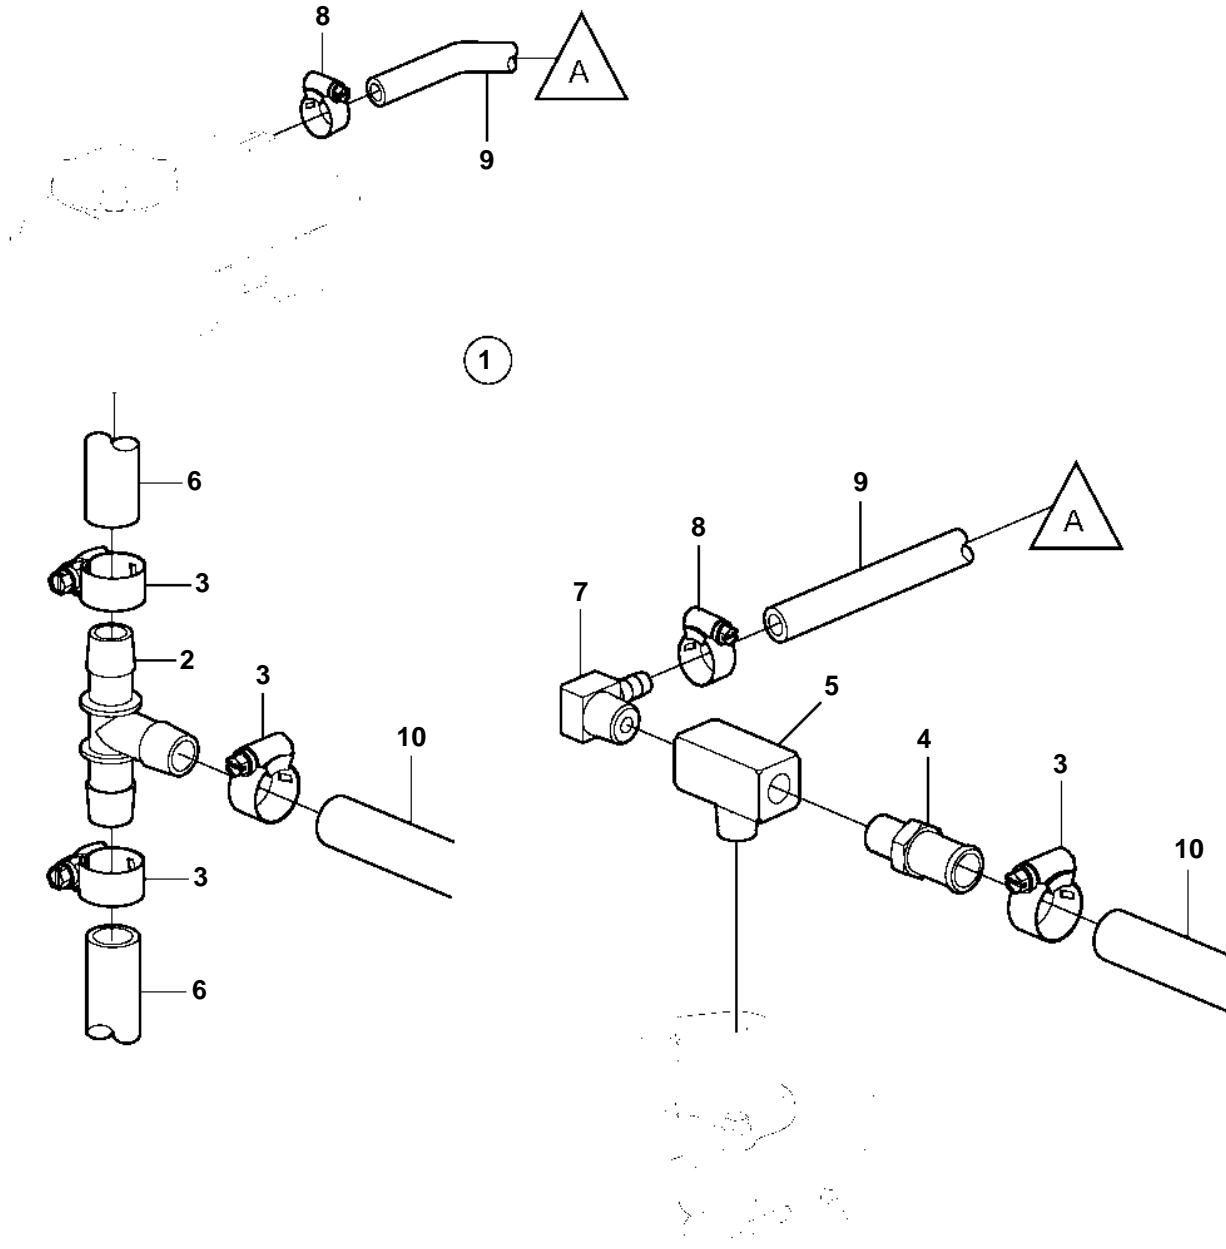

4.3GXi-CF, 4.3OSi-CF, 4.3GXi-DF, 4.3OSi-DF

4.3GXi-CF, 4.3OSi-CF, 4.3GXi-DF, 4.3OSi-DF

REF	PART NO.	QTY	DESCRIPTION	NOTES
1	3860719	1	Hot water output kit	
2	3860613	1	· Fitting	
3	3853780	4	· Clamp	
4	969497	1	· Nipple	
5	3860586	1	· Fitting	
6		1	Hoseexpansion tank	CUT
7	3860585	1	Fitting	
8	3860413	2	Clamp	
9		1	Hose	See page for thermostat housing.
10		X	Hoseheater	NOT INCLUDED IN KIT