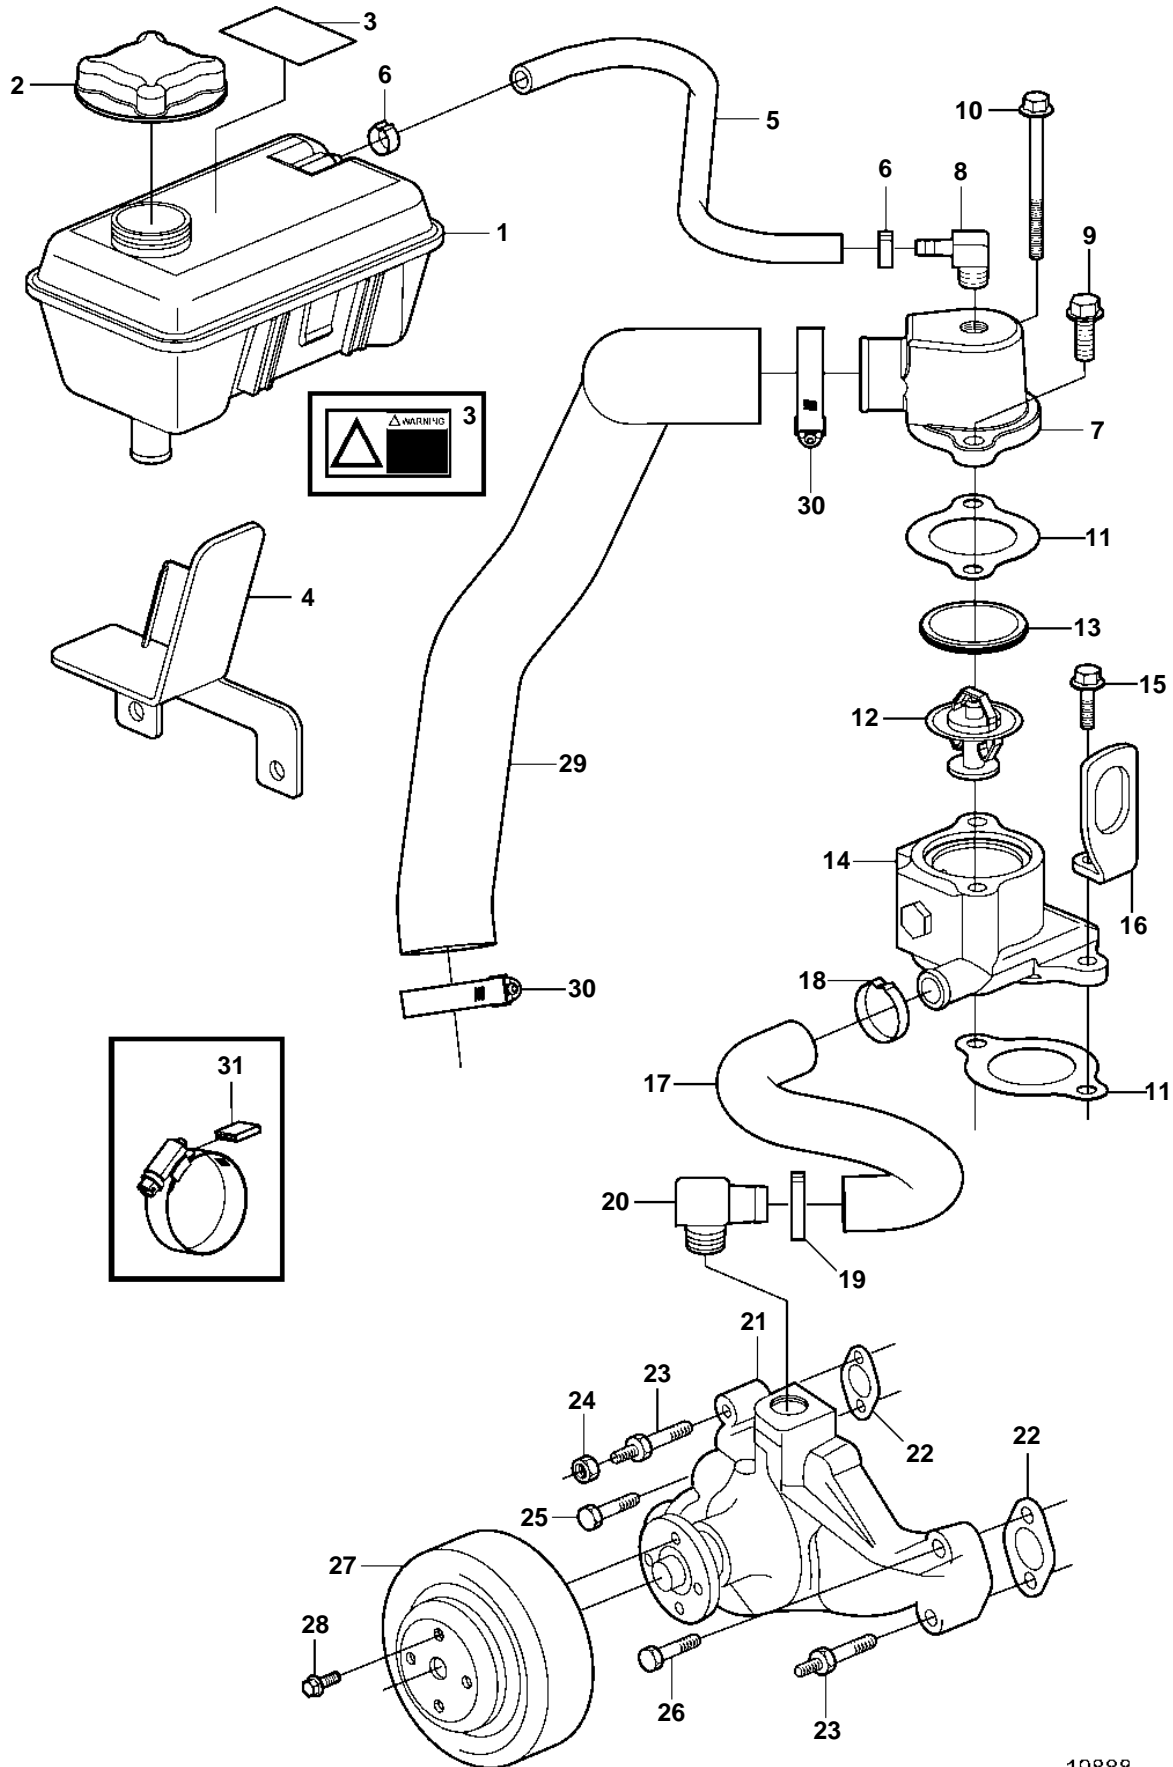

## 4.3GXi-CF, 4.3OSi-CF, 4.3GXi-DF, 4.3OSi-DF

REF	PART NO.	QTY	DESCRIPTION	NOTES
1	861105	1	Expansion tank	
2	1674083	1	Pressure cap	
3	3858552	1	Decal	WARNING!
4	3861849	1	Bracket	
5	3860955	1	Hose	
6	982643	2	Clamp	
7	3860555	1	Thermostat housing	
8	3860585	1	Fitting	
9	3853401	1	Screw	
10	969189	1	Flange screw	
11	3852111	2	Gasket	
12	3831426	1	Thermostat kit	
13	416033	1	· Sealing ring	
14	3851384	1	Thermostat housing	
15	945444	1	Flange screw	
16	3861919	1	Bracket	
17	3861992	1	Hose	
18	982716	1	Clamp	
19	982715	1	Clamp	
20	961611	1	Elbow nipple	
21	3853850	1	Circulation pump	
22	3852477	2	Gasket	
23	3856147	2	Stud	
24	3853403	1	Nut	
25	3856137	1	Screw	
26	3856136	1	Screw	
27	3860083	1	Pulley	
28	3863054	4	Screw	
29	3861741	1	Hose	
30	3850422	2	Clamp	
31	3858532	X	Cover	W=0.465" (11.8mm)
	3861999	X	Cover	W=0.300" (7.6mm)