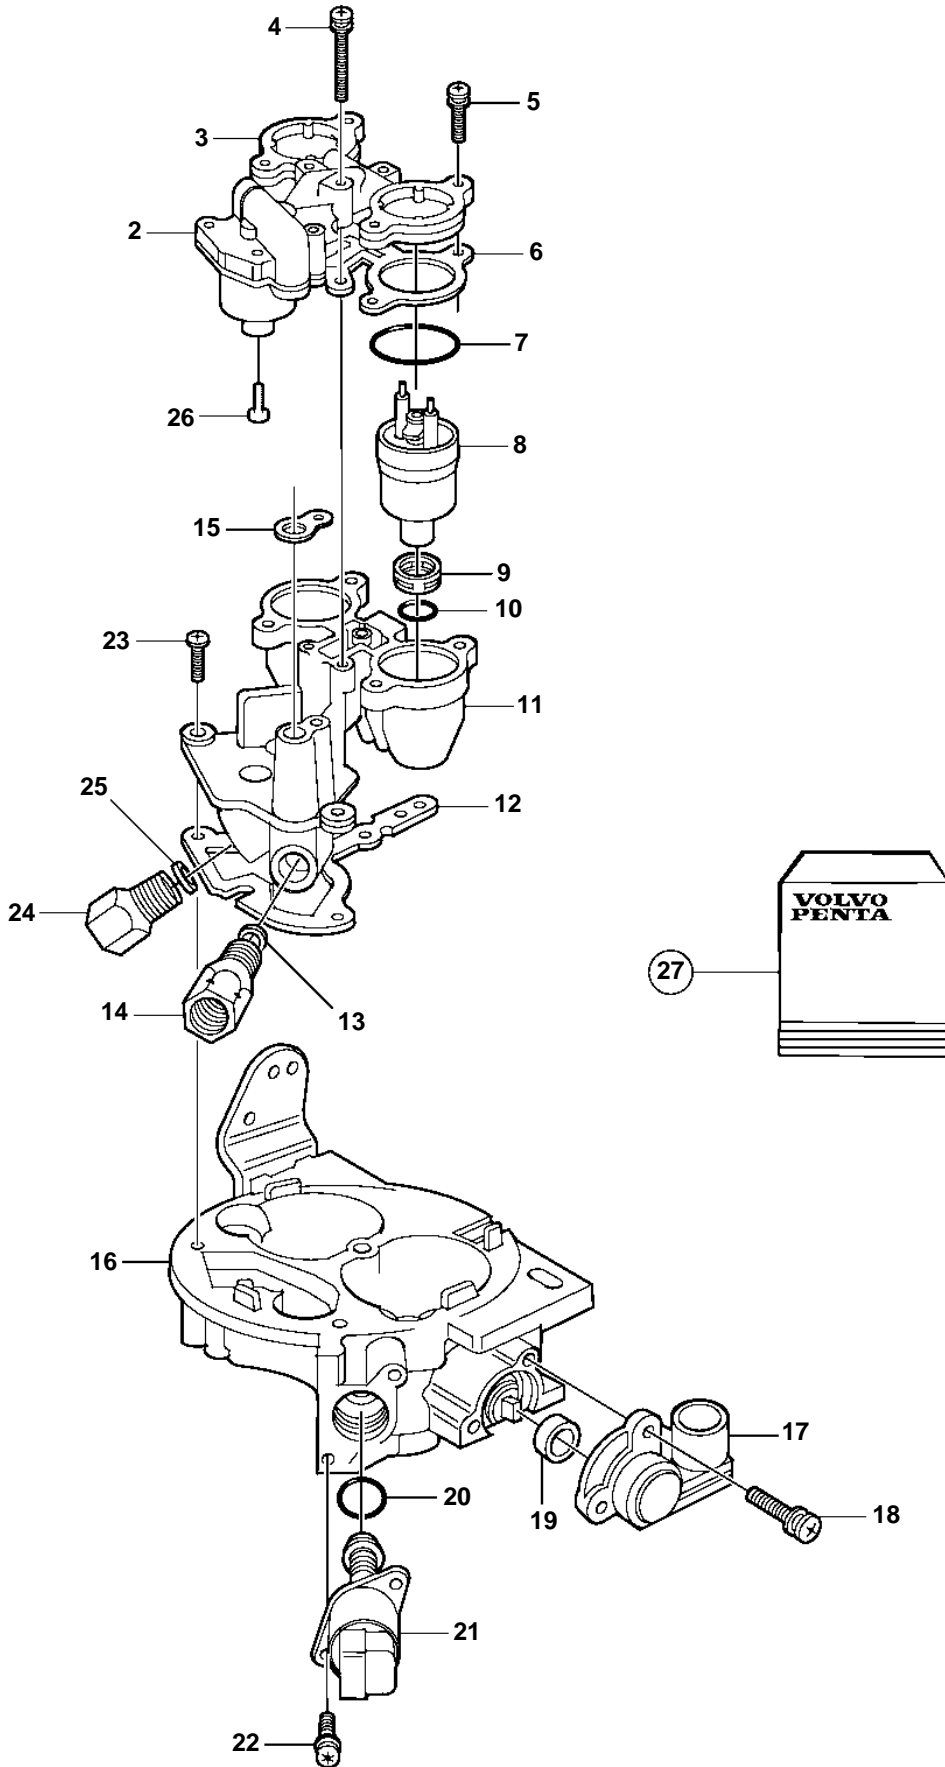

4.3GXi-A

1

4.3GXi-A

REF	PART NO.	QTY	DESCRIPTION	NOTES
1	3857887	1	Throttle body	
2		1	· Fuel press regulator	
3		1	· Cover	
4		3	· Screw	
5		5	· Screw	
6		1	· Gasket	
7		2	· O-ring	
8		2	· Injector	
9		2	· Filter	
10		2	· O-ring	
11		1	· Housing	
12		1	· Gasket	
13		1	· Gasket	
14		1	· Nutoutlet	
15		1	· Gasket	
16	3855183	1	· Throttle body	
17		1	· Sensorthrottle position	
18		2	· Screw	
19		1	· Seal	
20		1	· O-ring	
21		1	· Valveidle air control	
22		2	· Screw	
23		3	· Screw	
24		1	· Nutinlet	
25		1	· Gasket	
26		4	· Screw	
27	3855179	1	Repair kit	Contains #6,7,9,10,12,13,15,20,25
	3855180	1	Repair kit	Contains #2,3,4,5,6,7,8,9,10,11,12,15,27
	3857397	1	Repair kit	INCL 2,3,6,15,26
	3858941	2	Injector	INCL 6,7,8,10,15
	3855184	1	Repair kit	INCL 17,19
	3855194	1	Sensor	INCL 20,21
	3855186	1	Repair kit	INCL 13,14,24,25
	3855187	1	Repair kit	INCL 4,5,18,22,23
	3855189	2	Repair kit	INCL 6,7,9,10,15