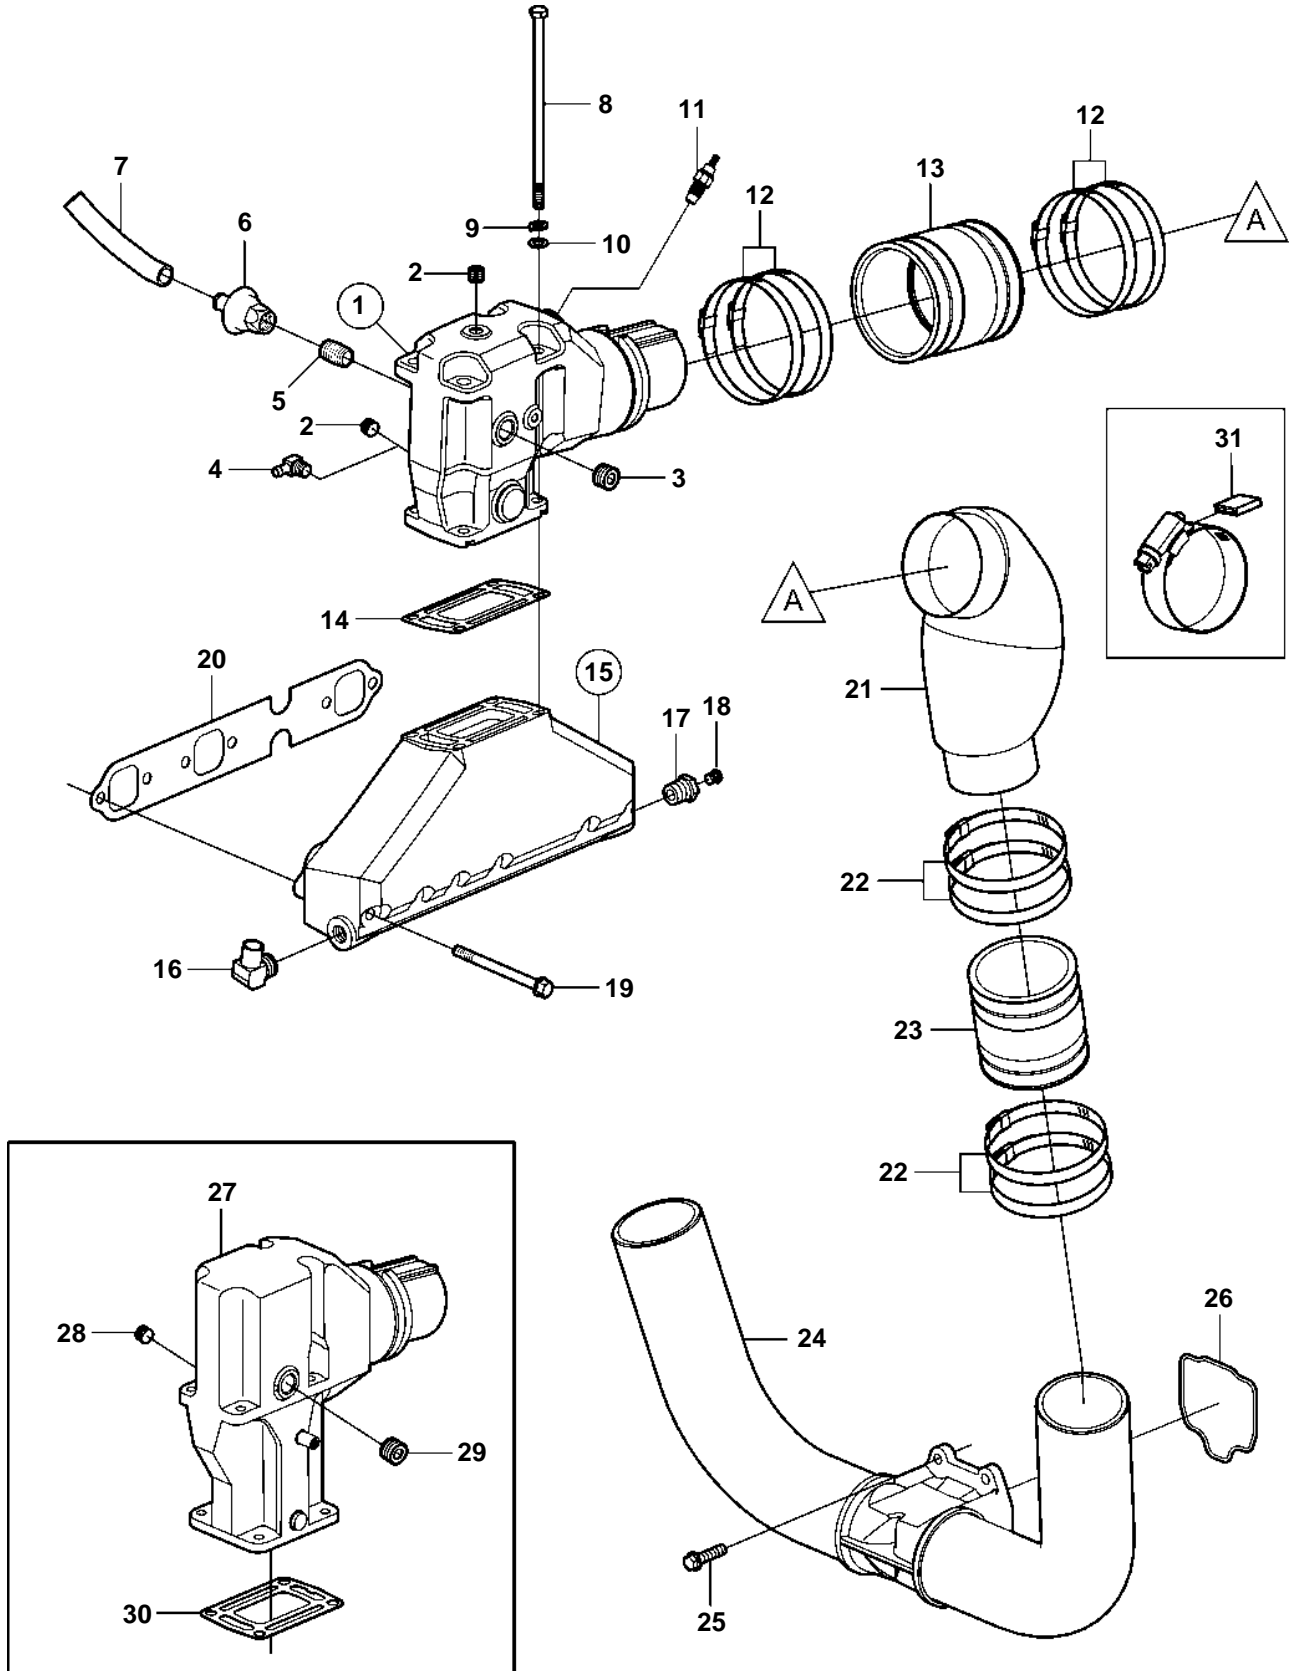

4.3GXi-A

4.3GXi-A

REF	PART NO.	QTY	DESCRIPTION	NOTES
1		2	Exhaust riser	REPL BY 3863061
2	3850740	4	· Plug	
3	3850999	4	· Plug	
4	3853597	1	Elbow	
5	3857763	2	Fitting	
6	3857761	2	Valve	
7	3857178	2	Hose	
8	3852830	8	Screw	
9	3852002	8	Lock washer	
10	3852058	8	Washer	
11		2	Temperature sensor	REPL BY 3862500
12	3853860	8	Clamp	
13	3852696	2	Exhaust hose	
14		2	Gasket	REPL BY 3863191
15	3857656	2	Exhaust manifold	
16	3852538	2	· Elbow	
17	3858291	2	· Reducer sleeve	
18	3850802	2	· Plug	
19	3857184	12	Screw	
20	3853412	2	Gasket	
21	3854874	2	Exhaust pipe	
22	3853791	8	Clamp	
23	3852741	2	Hose	
24	3858873	1	Exhaust pipe	
25	3855472	4	Flange screw	
26	3587651	1	Sealing kit	
27	3862907	X	Exhaust pipe kit	3.00" (76mm)
28	3850740	X	Plug	
29	3850999	X	Plug	
30		X	Gasket	REPL BY 3863191
31	3858532	X	Cover	W=0.465" (11.8mm)