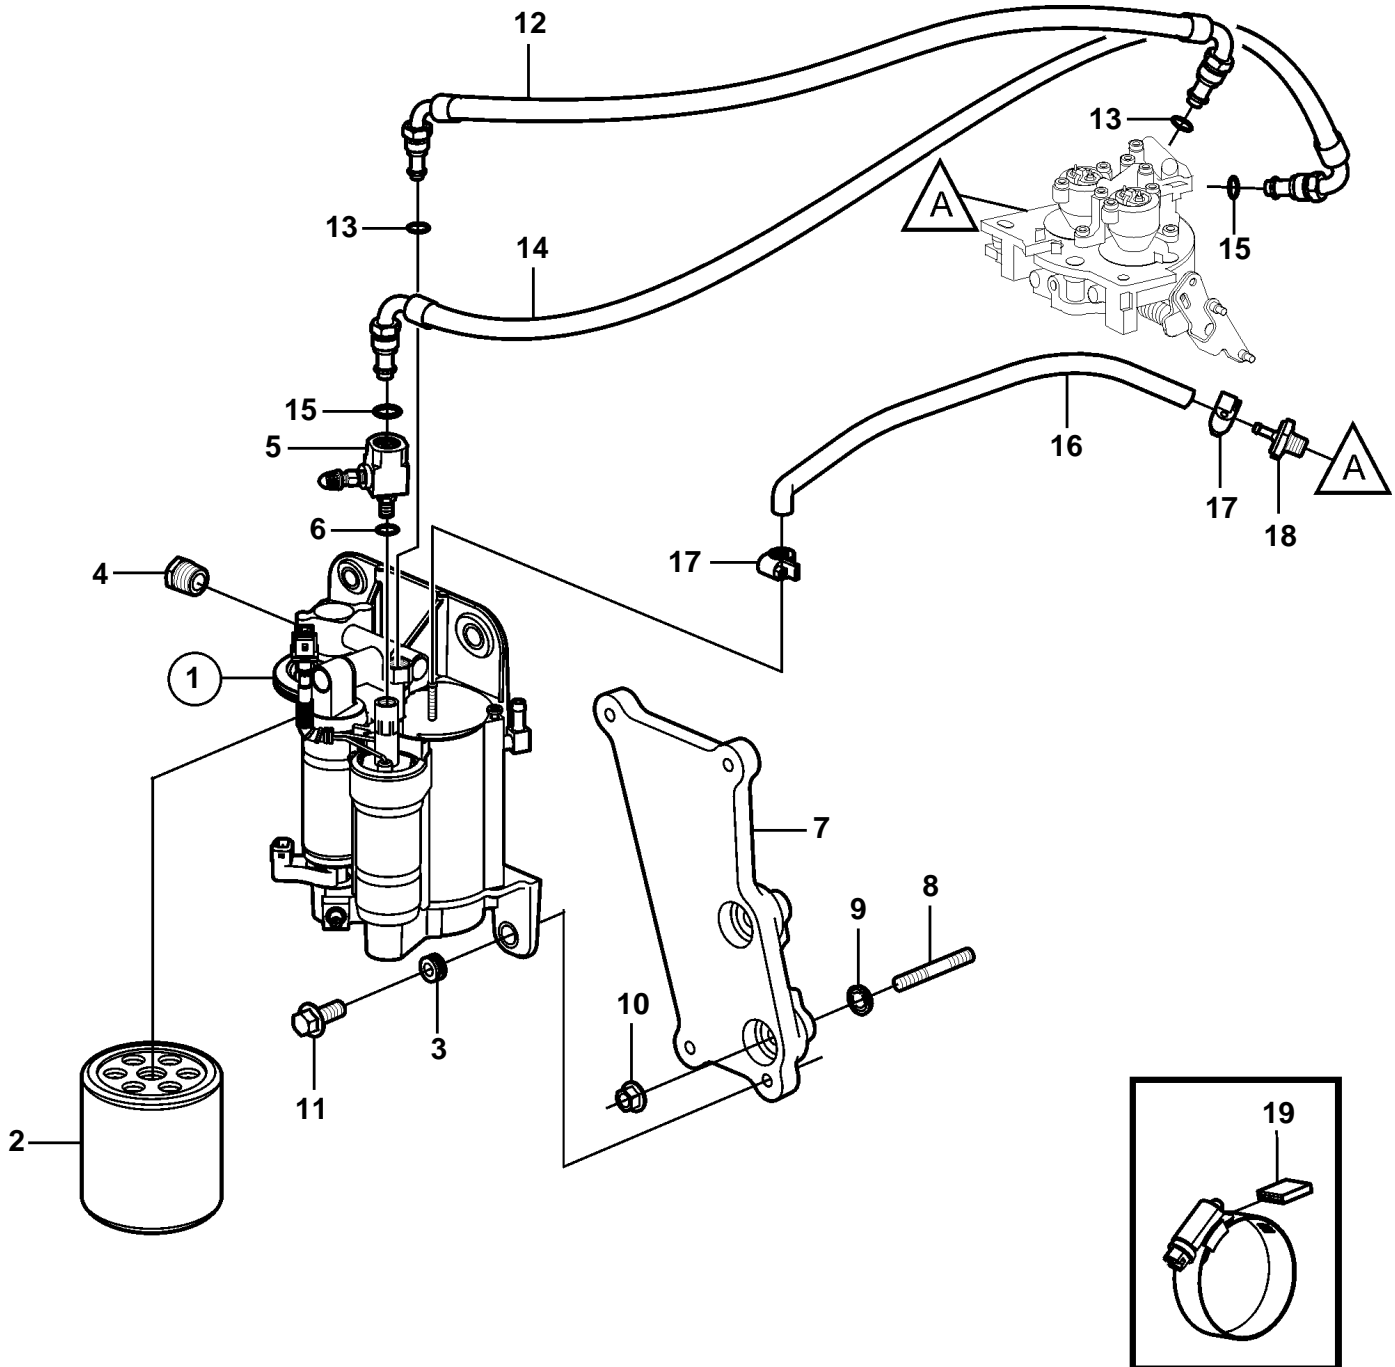

4.3GXi-A

4.3GXi-A

REF	PART NO.	QTY	DESCRIPTION	NOTES
1	3860210	1	Fuel pump kit	REPL BY 3861355
	3588865	1	· Fuel pump kit	HIGH PRESSURE PUMP
2	3862228	1	· Fuel filter	
3	3861396	4	· Rubber bushing	
4	3857816	1	Bushing	
5	3861684	1	Service kit	
6	3850424	1	· O-ring	
7	3861031	1	Bracket	
8	3860928	2	Stud	
9	3860538	2	Nut, speed	
10	3853404	2	Lock nut	
11	982702	4	Flange screw	
12	3860207	1	Fuel line	
13	3850423	2	O-ring	
14	3860156	1	Fuel line	
15	3850424	2	O-ring	
16	3860154	1	Hose	
17	3860413	2	Clamp	
18	3860290	1	Impulse limiter	
19	3861999	2	Cover	W=0.300" (7.6mm)