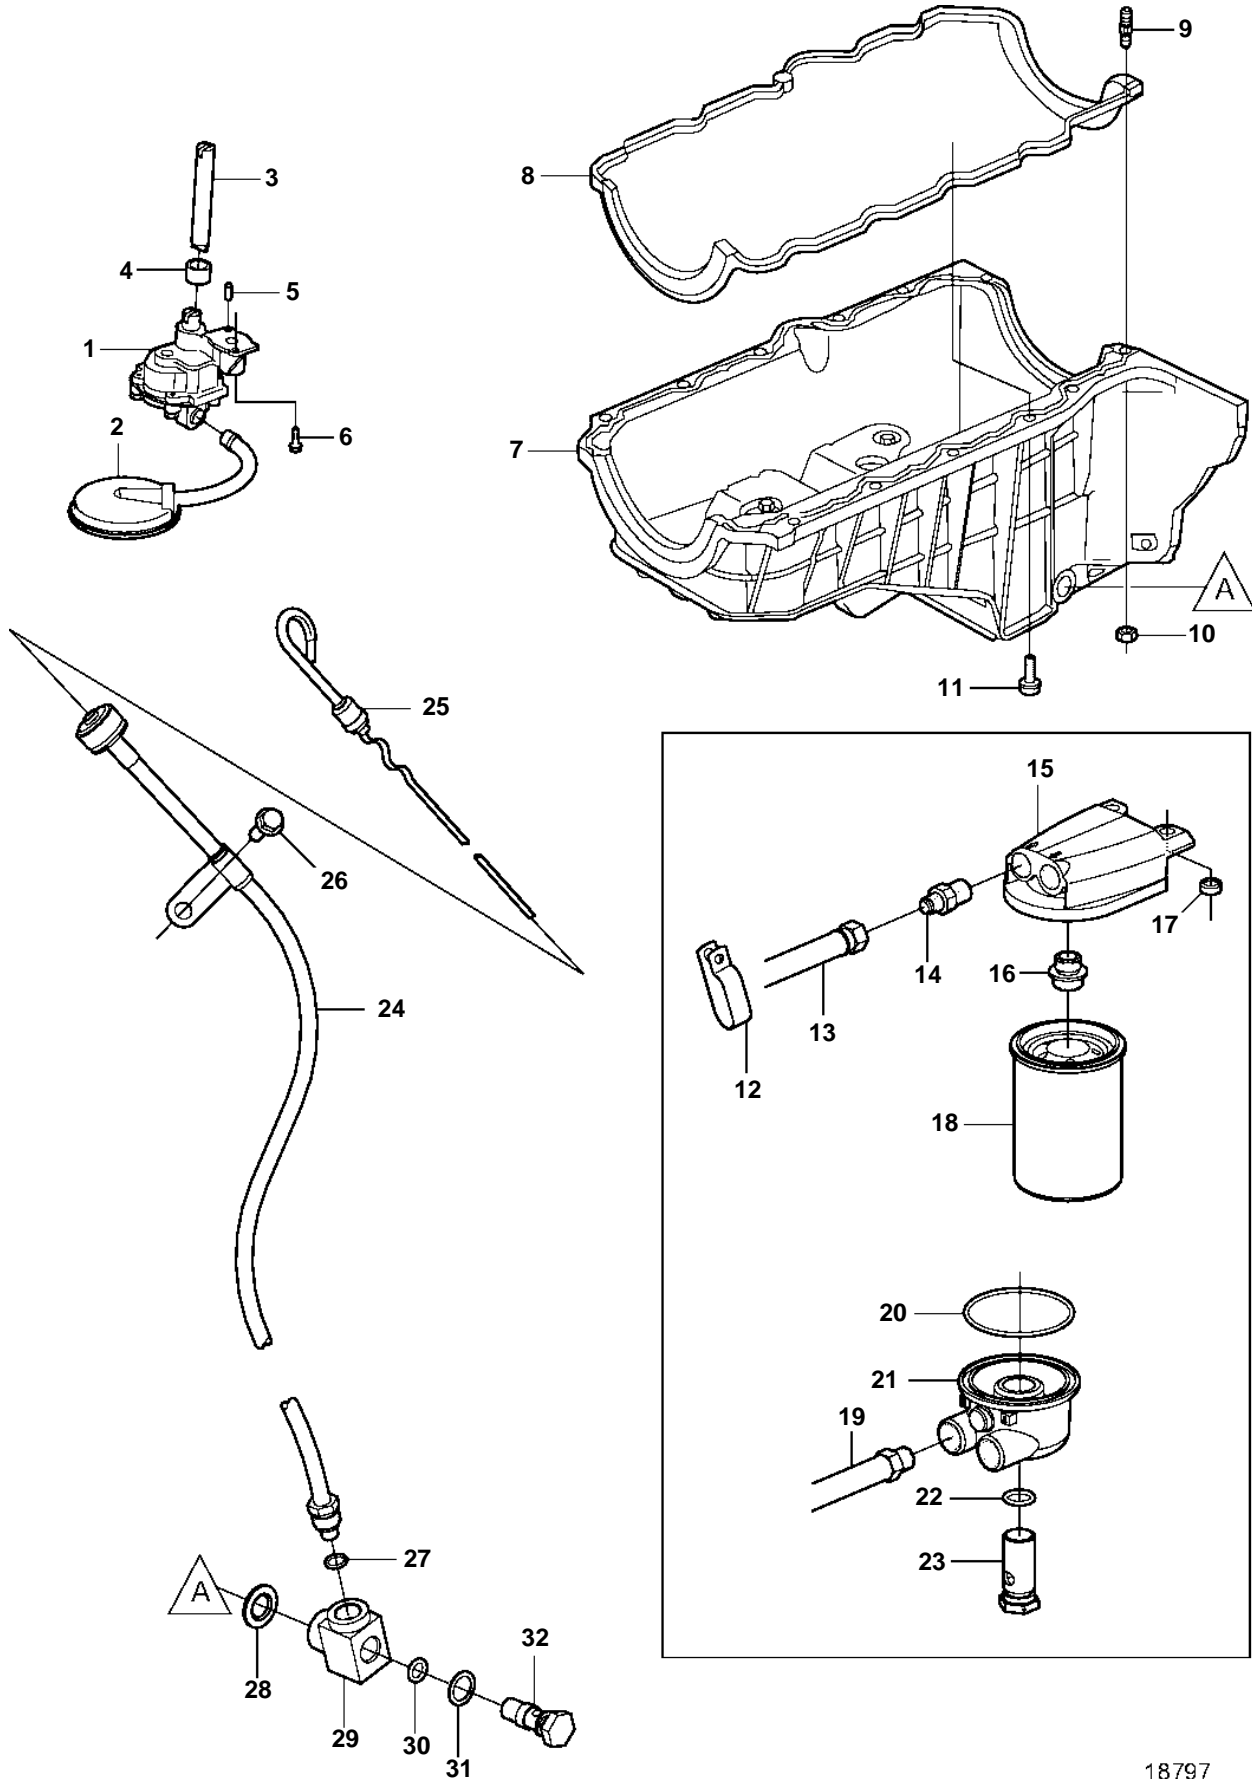

## 4.3GXi-A

REF	PART NO.	QTY	DESCRIPTION	SEE SEC.	NOTES
1	3856125	1	Oil pump		
2	3857714	1	Oil pump screen		
3	3853198	1	Shaft		
4	3853199	1	Retainer		
5	3855972	2	Pin		
6	3853234	1	Screw		
7	3858697	1	Oil pan		
8	3855801	1	Gasket kit		
9	3857718	2	Stud		
10	3856930	2	Nut		
11	3855802	10	Screw		
12	3860075	1	Clamp		
13	3860052	1	Hose		
14	3860234	2	Fitting		
15	3860450	1	Adapter		
16	3852015	1	• Connector		
17	3850090	1	Spacer		
18	3850559	1	Oil filter		
			Bulletin P-21-7-1	P-21-7-1-EN	Oil Filters, GM gas engines
19	3860054	1	Hose		
20	3854416	1	O-ring		
21	3860059	1	Adapter		
22	3852089	1	O-ring		
23	3854695	1	Retainer		
24	3860214	1	Tube		
25	3850473	1	Oil dipstick		
26	3853419	1	Screw		
27	3852033	1	O-ring		
28	3851981	1	Sealing washer		
29	3855722	1	Fitting		
30	3853674	1	O-ring		
31	3852007	1	Washer		
32	3855721	1	Retainer		