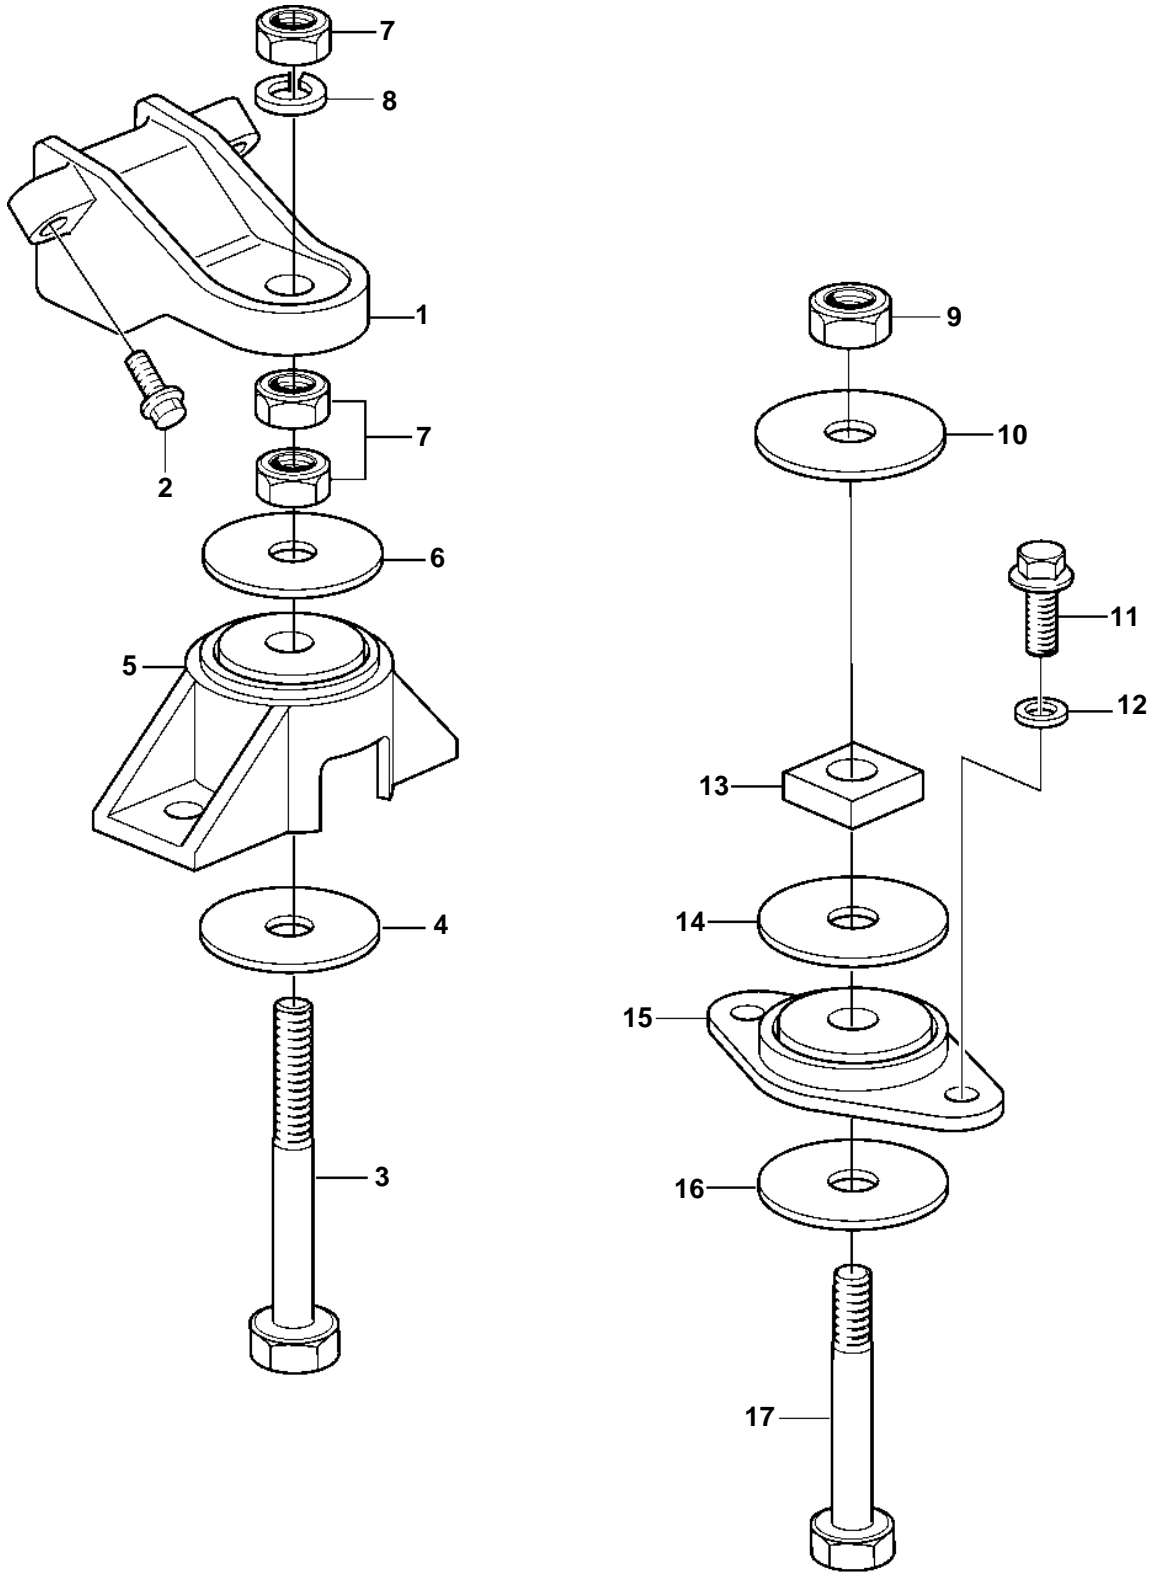

4.3GXi-A

4.3GXi-A

| REF | PART NO. | QTY | DESCRIPTION |
|-----|----------|-----|----------------|
| 1 | 3818718 | 2 | Bracket |
| 2 | 3863139 | 6 | Flange screw |
| 3 | 3852566 | 2 | Screw |
| 4 | 3852428 | 2 | Washer |
| 5 | 3853805 | 2 | Rubber cushion |
| 6 | 3852433 | 2 | Washer |
| 7 | 3852021 | 6 | Nut |
| 8 | 3852090 | 2 | Lock washer |
| 9 | 3862657 | 2 | Nut |
| 10 | 3852540 | 2 | Washer |
| 11 | 959968 | 4 | Screw |
| 12 | 3852155 | 4 | Washer |
| 13 | 3852539 | 2 | Nut |
| 14 | 3852622 | 2 | Washer |
| 15 | 3853972 | 2 | Rubber cushion |
| 16 | 3852542 | 2 | Washer |
| 17 | 3856441 | 2 | Screw |