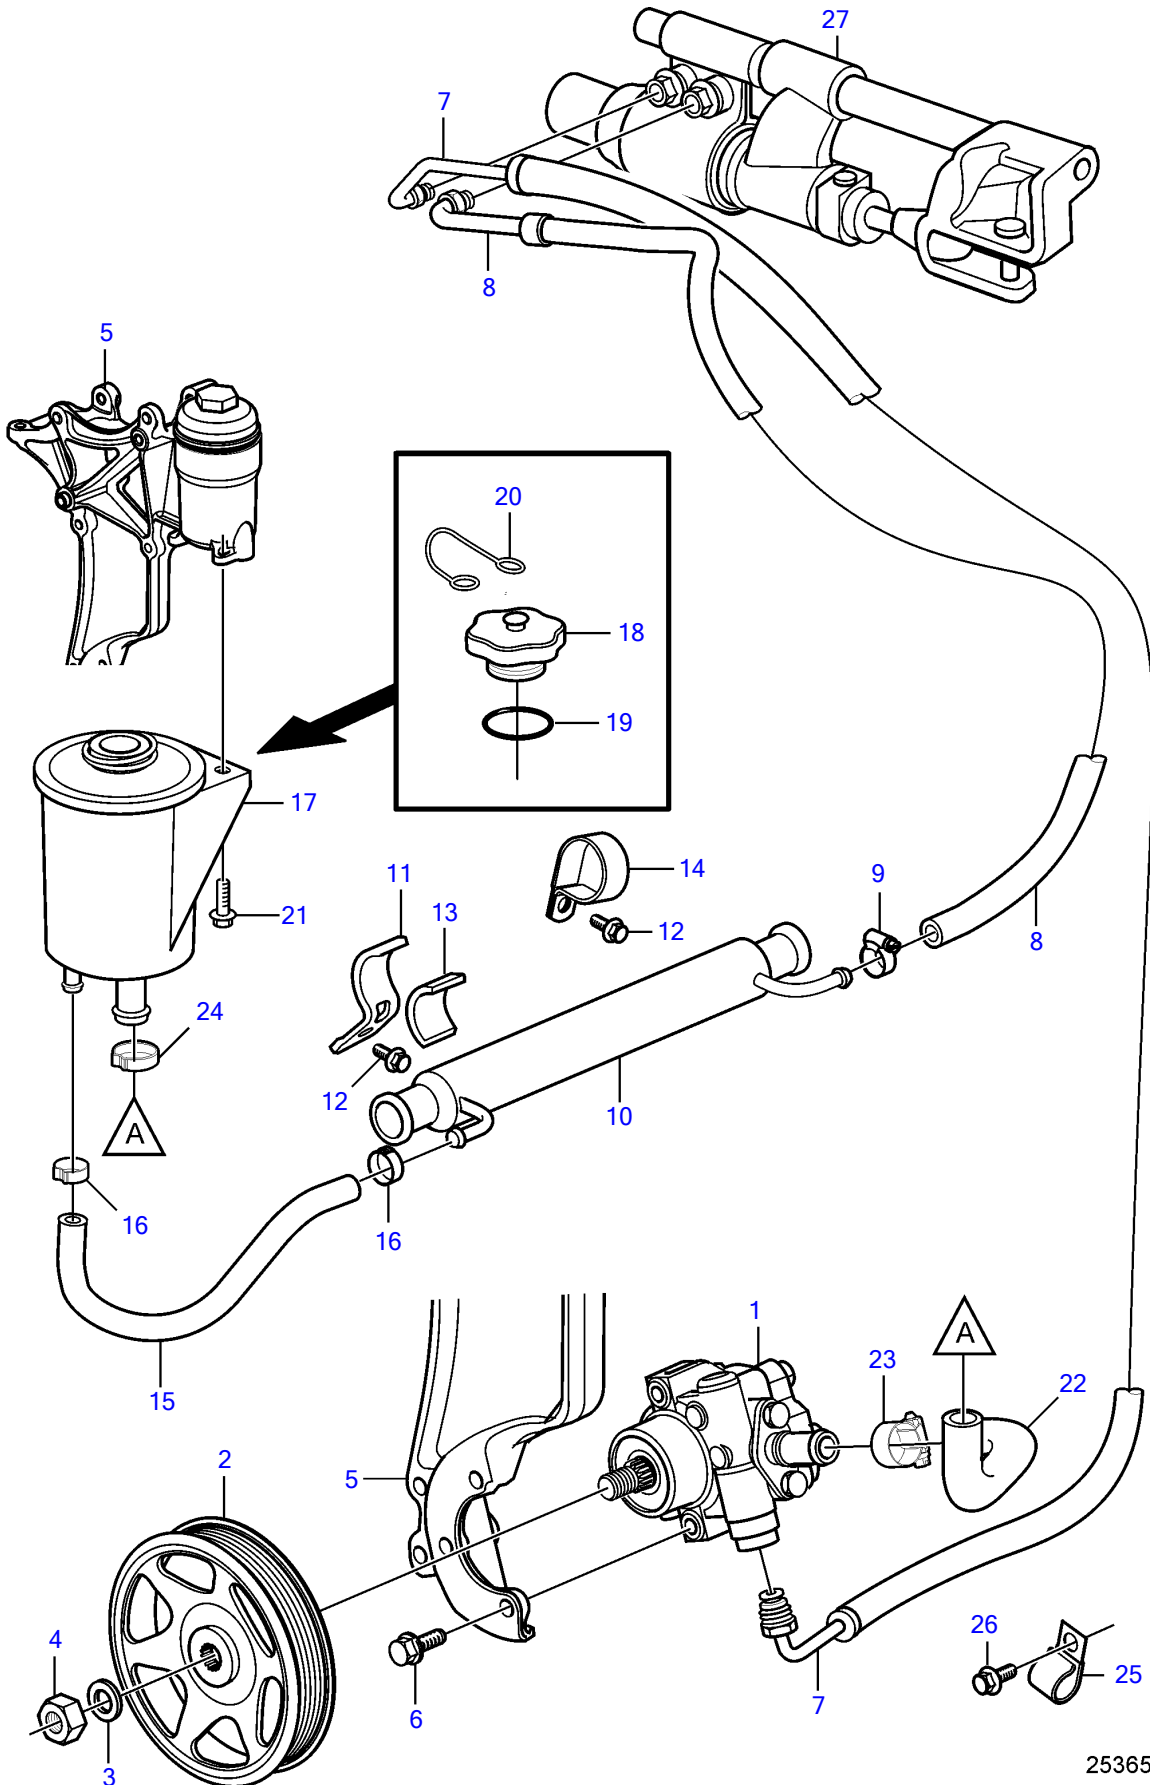

4.3GXi-225-R, 4.3Gi-200-R

25365

Upd:2014-11-10

25365

47701915-64-36229

4.3GXi-225-R, 4.3Gi-200-R

REF	PART NO.	QTY	DESCRIPTION	NOTES
1	3887373	1	Power steering pump	
2	3889611	1	Pulley	
3	3889615	1	Washer	
4	3889613	1	Nut	
5	21573817	1	Bracket	
6	3595494	3	Screw	
7	3888739	1	Hose assembly	
8	21452588	1	Hose assembly	
9	3860413	1	Hose clamp	
10	21399019	1	Hydraulic oil cooler	
11	21434106	1	Bracket	Replaced by 3852490
12	3853393	1	Flange screw	
13	21434108	1	Support rubber	
14	3852490	1	Attaching clamp	
15	21399023	1	Hose	
16	982663	2	Hose clamp	
17	3887375	1	Reservoir	
18		1	• Cap	Not sold separately
19		1	• O-ring	Not sold separately
20		1	• Retainer	Not sold separately
21	946544	2	Flange screw	
22	21355283	2	Hose	
23	3853794	2	Hose clamp	
24	980038	1	Hose clamp	replaced by next part number
		1	Hose clamp	
25	(984038)	1	Clamp, J	Obsolete part
26	(3853557)	1	Flange screw	Obsolete part, 3/8" - 16 unc, L=0.75" (19mm)
27		1	Steering cylinder	See drive catalog