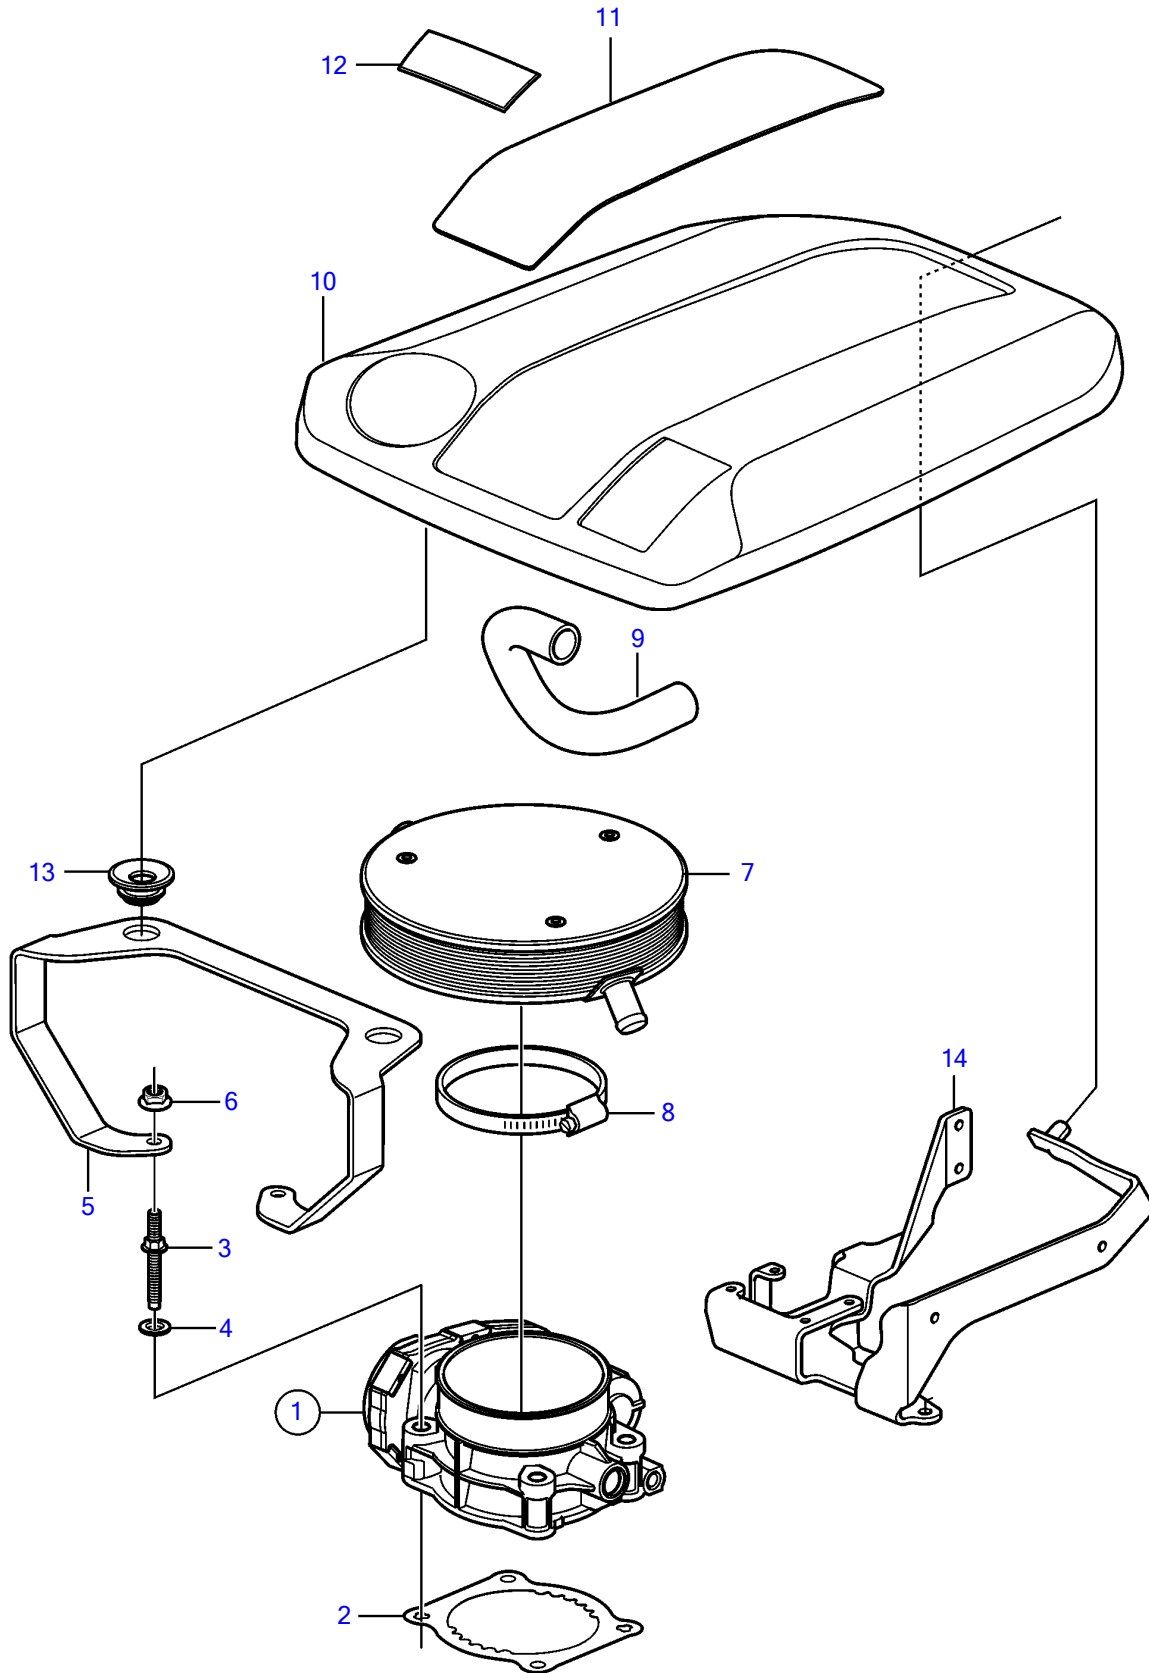

## 4.3Gi-200-R

REF	PART NO.	QTY	DESCRIPTION	NOTES
1	21141689	1	Body	
		1	• Switch, idle validation	Not sold separately
		2	• Sensor kit, throttle position	Not sold separately
2	3849022	1	Gasket	
3	3858964	4	Stud	
4		4	• Washer	Not sold separately
5	21651300	1	Bracket	
6	981124	2	Flange nut	
7	21297352	1	Flame retainer	
8	21221046	1	Hose clamp	
9	3862744	1	Hose	To valve cover
10	21648196	1	Cover	replaced by next part number
	21697115	1	Cover	
11	21670677	1	• Decal	Volvo Penta V6
12	21658912	1	Decal	200
13	21429100	2	Grommet	
14	21454938	1	Bracket	