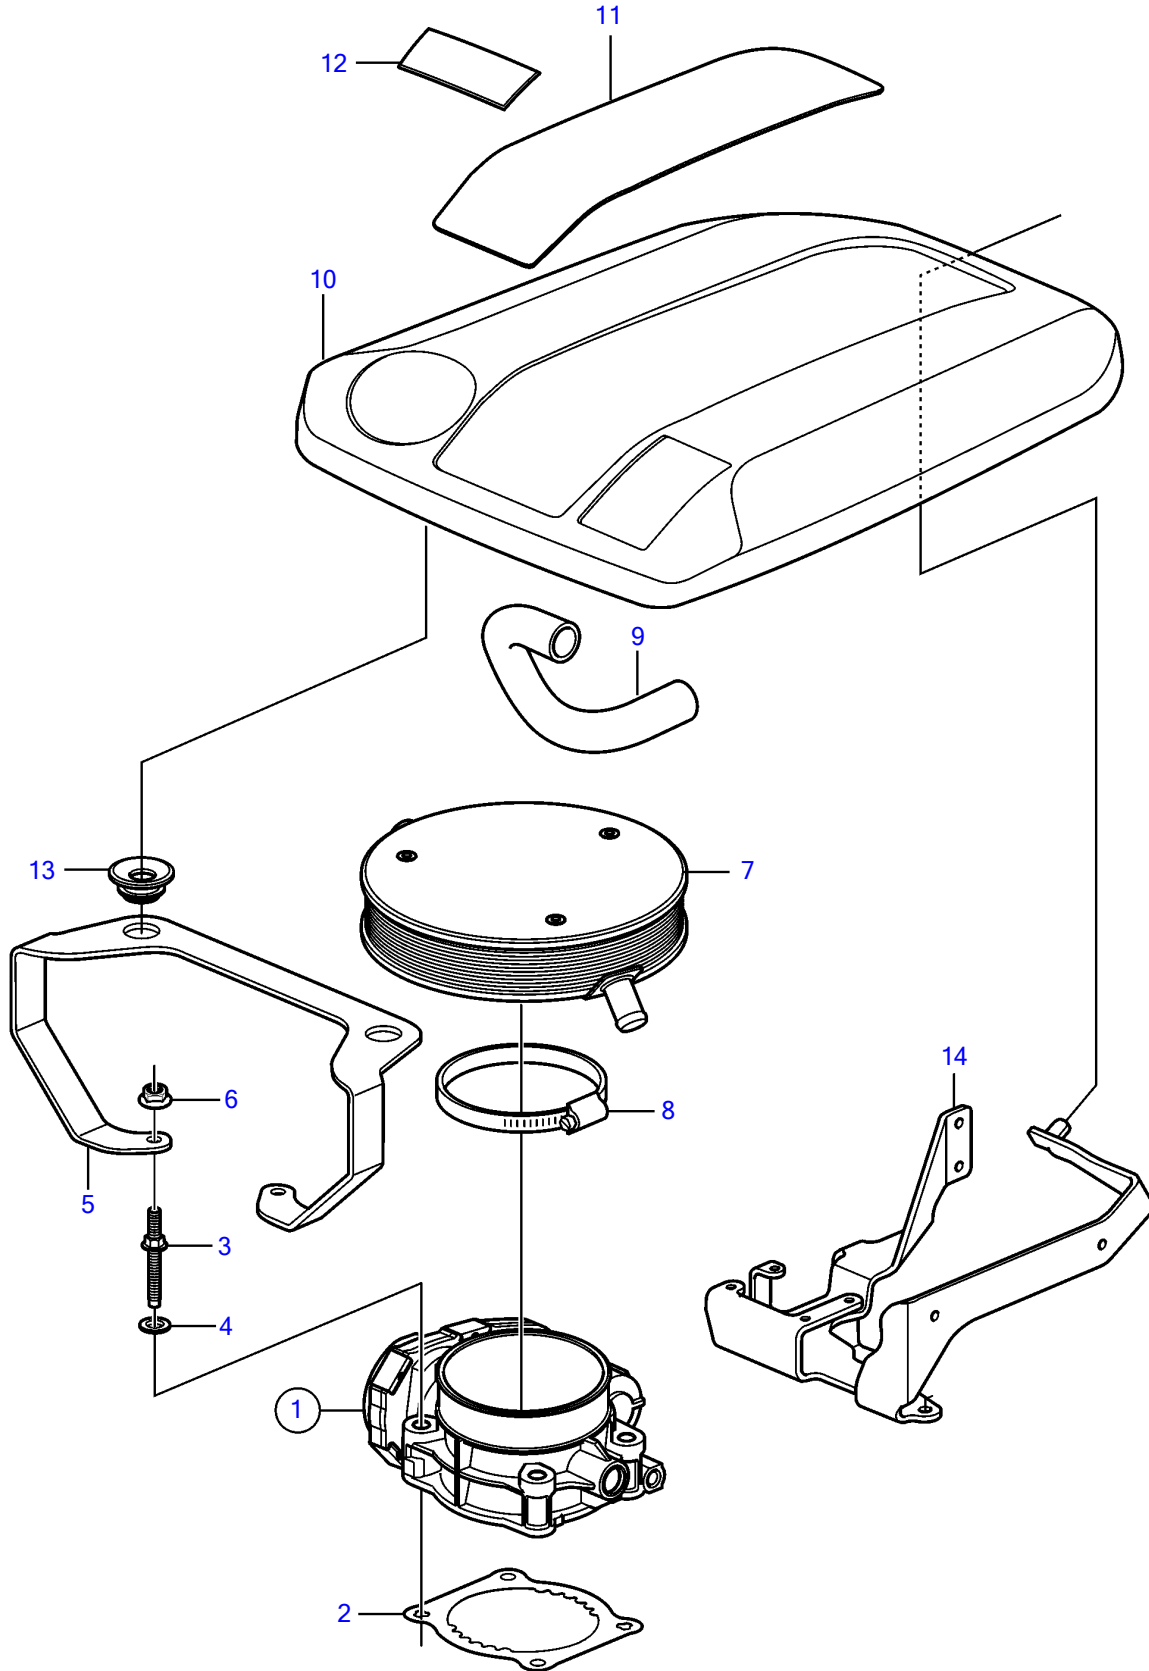

4.3GXl-225-R

4.3GXi-225-R

REF	PART NO.	QTY	DESCRIPTION	NOTES
1	21141689	1	Body	
		1	• Switch, idle validation	Not sold separately
		2	• Sensor kit, throttle position	Not sold separately
2	3849022	1	Gasket	
3	3858964	4	Stud	
4		4	• Washer	Not sold separately
5	21651300	1	Bracket	
6	981124	2	Flange nut	
7	21297352	1	Flame retainer	
8	21221046	1	Hose clamp	
9	3862744	1	Hose	To valve cover
10	21648196	1	Cover	replaced by next part number
	21697115	1	Cover	
11	21670677	1	• Decal	Volvo Penta V6
12	21658913	1	Decal	225
13	21429100	2	Grommet	
14	21454938	1	Bracket	