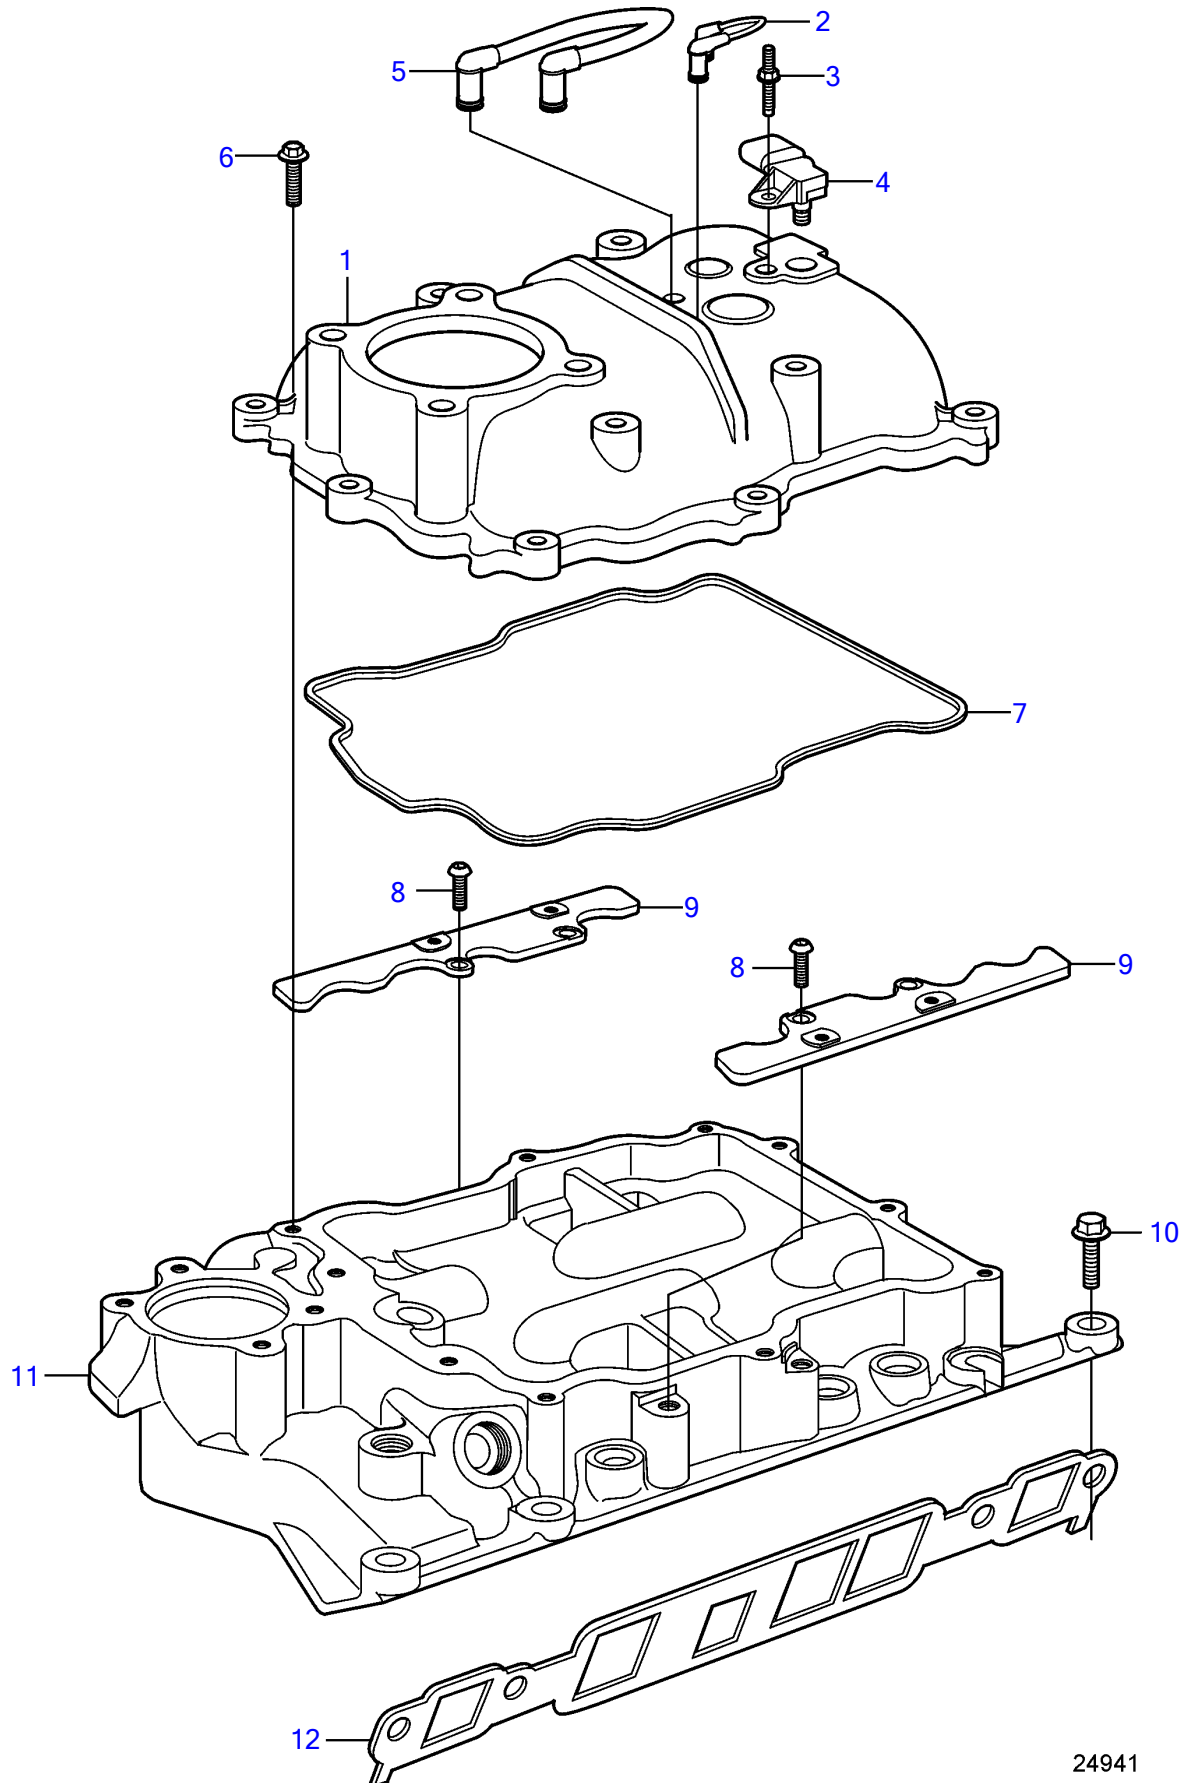

4.3GXi-225-R, 4.3Gi-200-R

24941

4.3GXi-225-R, 4.3Gi-200-R

REF	PART NO.	QTY	DESCRIPTION	NOTES
1		1	Manifold	
2	3858974	1	Hose	
3	3858973	1	Bolt	
4	3859020	1	Sensor	MAT/MAP
5	3859017	1	Hose	
6	3858961	10	Bolt	
7	3859016	1	Intake gasket	
8	3858982	4	Bolt	
9		2	Bracket	part not sold
10	3861980	8	Screw	
11		1	Manifold	
12	3855807	1	Intake gasket kit	