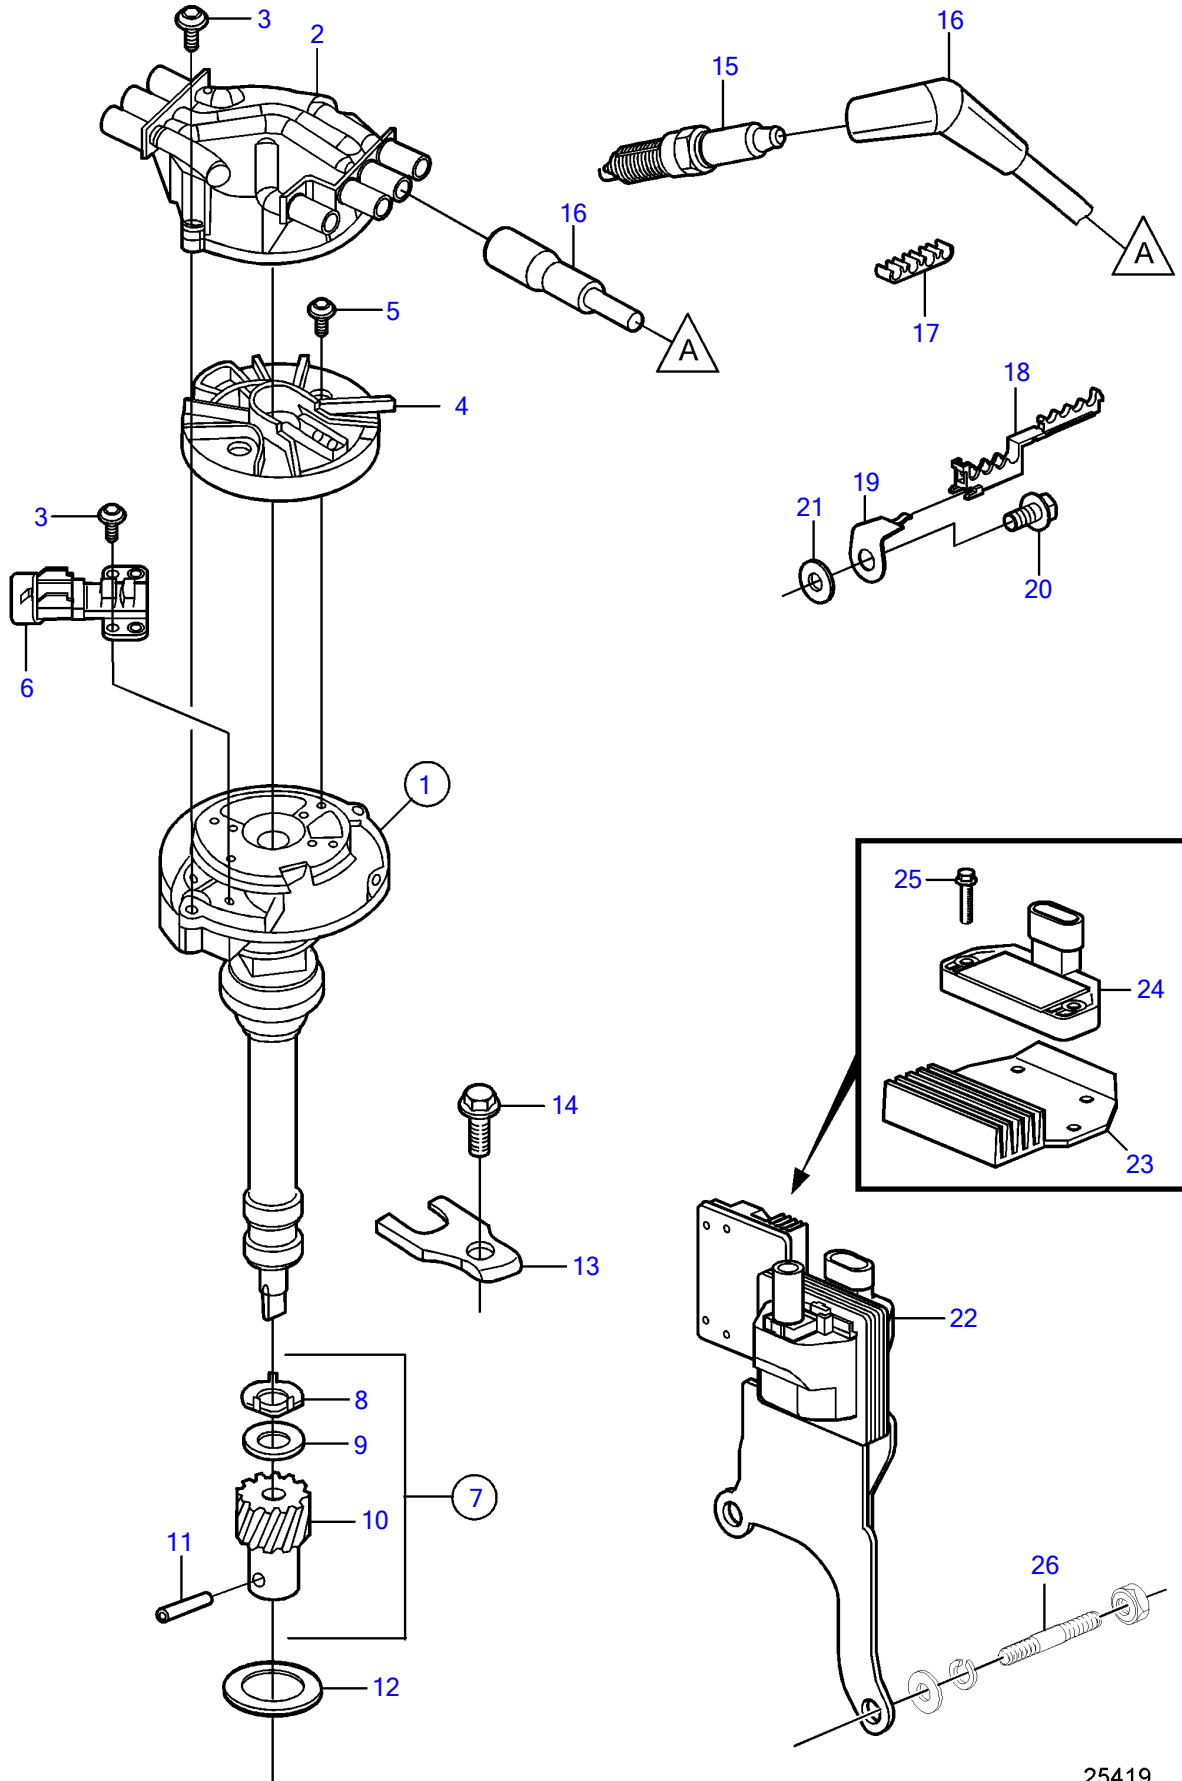

4.3GXl-225-R, 4.3Gi-200-R

4.3GXi-225-R, 4.3Gi-200-R

REF	PART NO.	QTY	DESCRIPTION	NOTES
1	40005334	1	Distributor	
2	3859019	1	• Distributor cap	
3	3858976	4	• Bolt	
4	3858977	1	• Rotor	
5	3858978	2	• Bolt	
6	3863130	1	• Sensor, camshaft position	
7	3858980	1	• Kit	
8		1	• • Washer	Not sold separately
9		1	• • Washer	Not sold separately
10		1	• • Gear	Not sold separately
11		1	• • Pin	Not sold separately
12	3852109	1	Gasket	
13	3852108	1	Clamp	
14	3861978	1	Screw	
15	21513423	1	Spark plug kit	6 pack
	21467473	1	Kit	24 pack
16	3888327	1	Ignition cable kit	
17	(3852491)	2	Retainer	Obsolete part
18	3852619	2	Retainer	
19	3856052	2	Bracket	
20	(3853557)	2	Flange screw	Obsolete part
21	980933	1	Washer	Starboard
22	21436799	1	Ignition coil	
23	3858985	1	• Cooling plate	
24	3858984	1	• Module	
25	3858986	2	• Bolt	
26		2	Stud	See page with flywheel and flywheel housing.