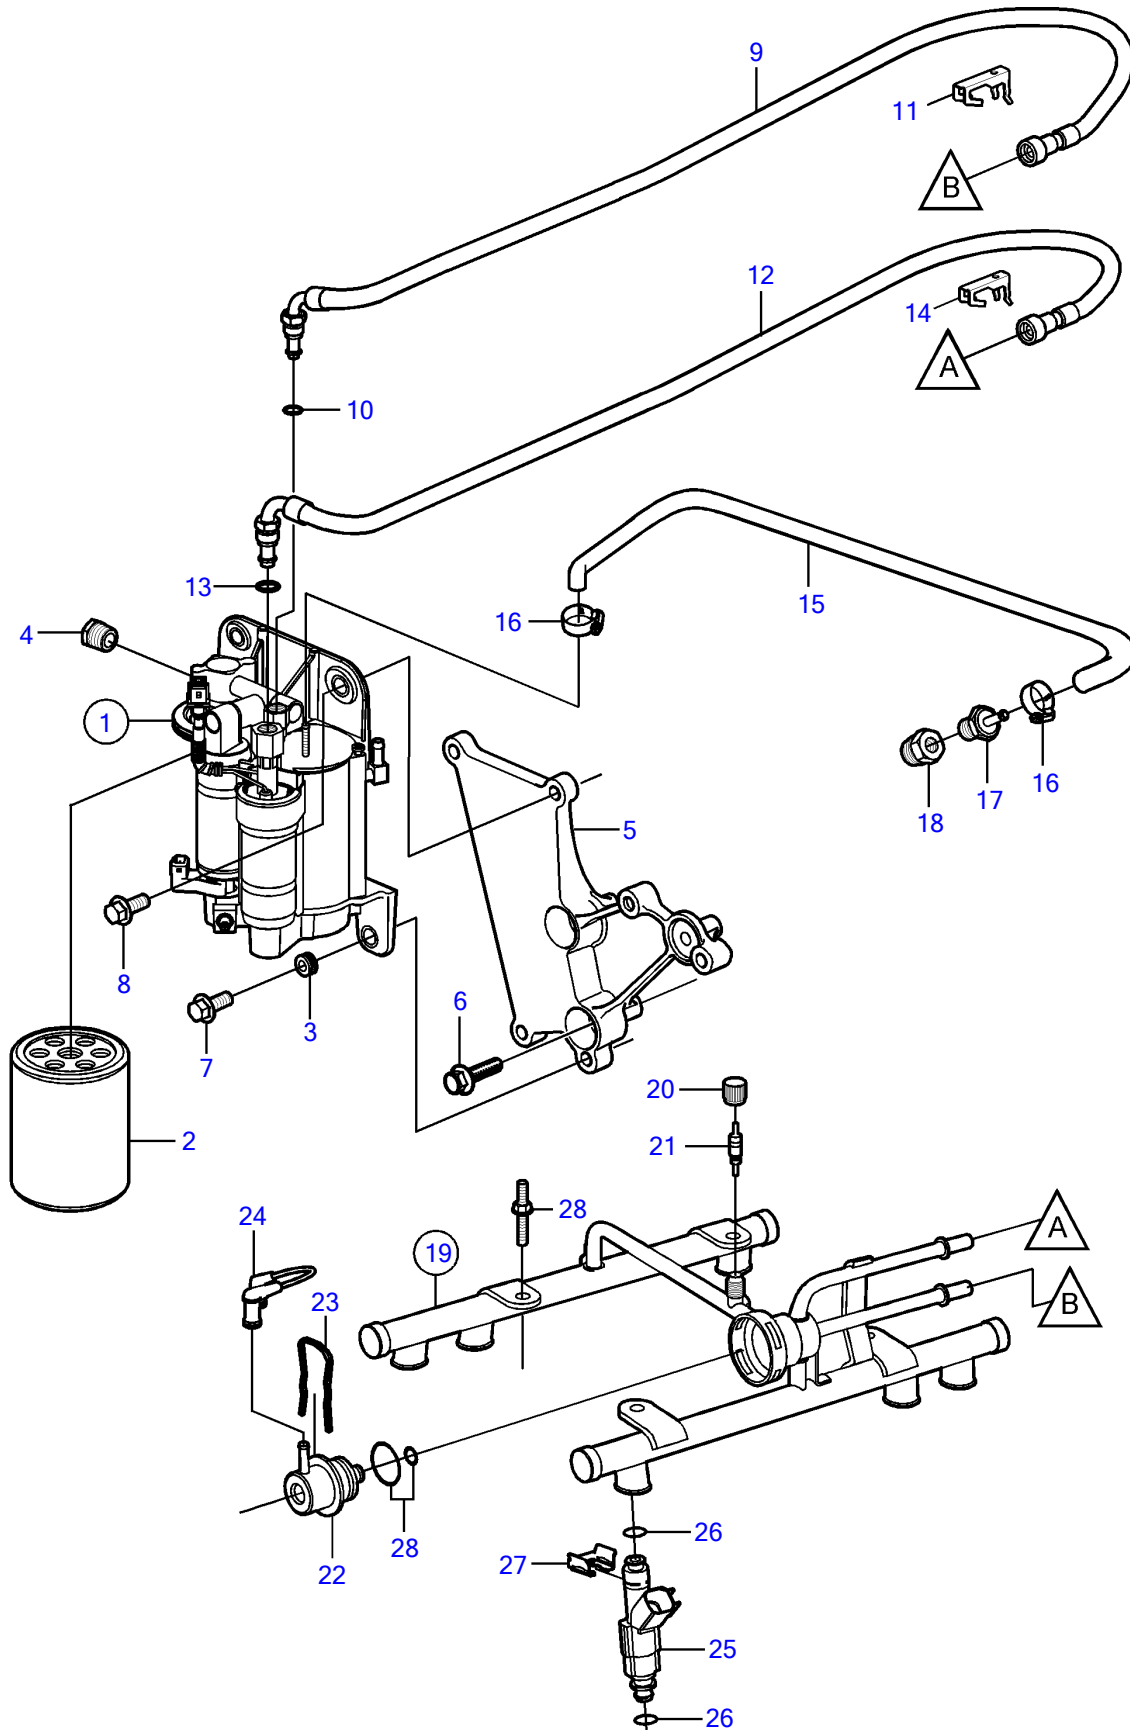

4.3GXi-225-R, 4.3Gi-200-R

4.3GXi-225-R, 4.3Gi-200-R

REF	PART NO.	QTY	DESCRIPTION	SEE SEC.	NOTES
1	21608511	1	Fuel pump		
	3588865	1	• Fuel pump kit		High pressure fuel pump
2	3847644	1	• Fuel filter		
			• Bulletin P-23-3-4	P-23-3-4-EN	High Capacity Fuel Filter, Gas
			• Bulletin p-18-8-1	p-18-8-1-EN	Volvo Penta Ethanol Fuel treatment
3	3861396	4	• Rubber bushing		
4	3857816	1	Bushing		
5	21358873	1	Bracket		
6	3850753	3	Flange screw		
7	982702	2	Flange screw		
8	982702	2	Flange screw		Sea water cooling
	946472	2	Flange screw		Fresh water cooling
9	21299174	1	Fuel hose		
10	3850424	1	• O-ring		
11	3887198	1	Locking clip		
12	21299173	1	Fuel hose		
13	3850423	1	• O-ring		
14	3887195	1	Locking clip		
15	3807072	1	Kit		
16	3860413	2	Hose clamp		
17	3860290	1	Nipple		
18	3861926	1	Tube fitting		
19	(3859018)		Rail		Obsolete part, part not sold
20	3858972	1	Cardboard tube		
21	3858971	1	Valve		
22	3858967	1	Governor		
			• Bulletin P-23-7-3	P-23-7-3-EN	Fuel Pressure Regulator, 4.3L, 5.0L, 5.7L
23	3858968	1	Clip		
24	3858974	1	Hose		
25	21141691	6	Injector		
26	3858981	1	O-ring		Includes 16 o-rings for injectors and 2 o-rings for pressure regulator.
27	3858970	6	Retainer		
28	3858973	4	Bolt		