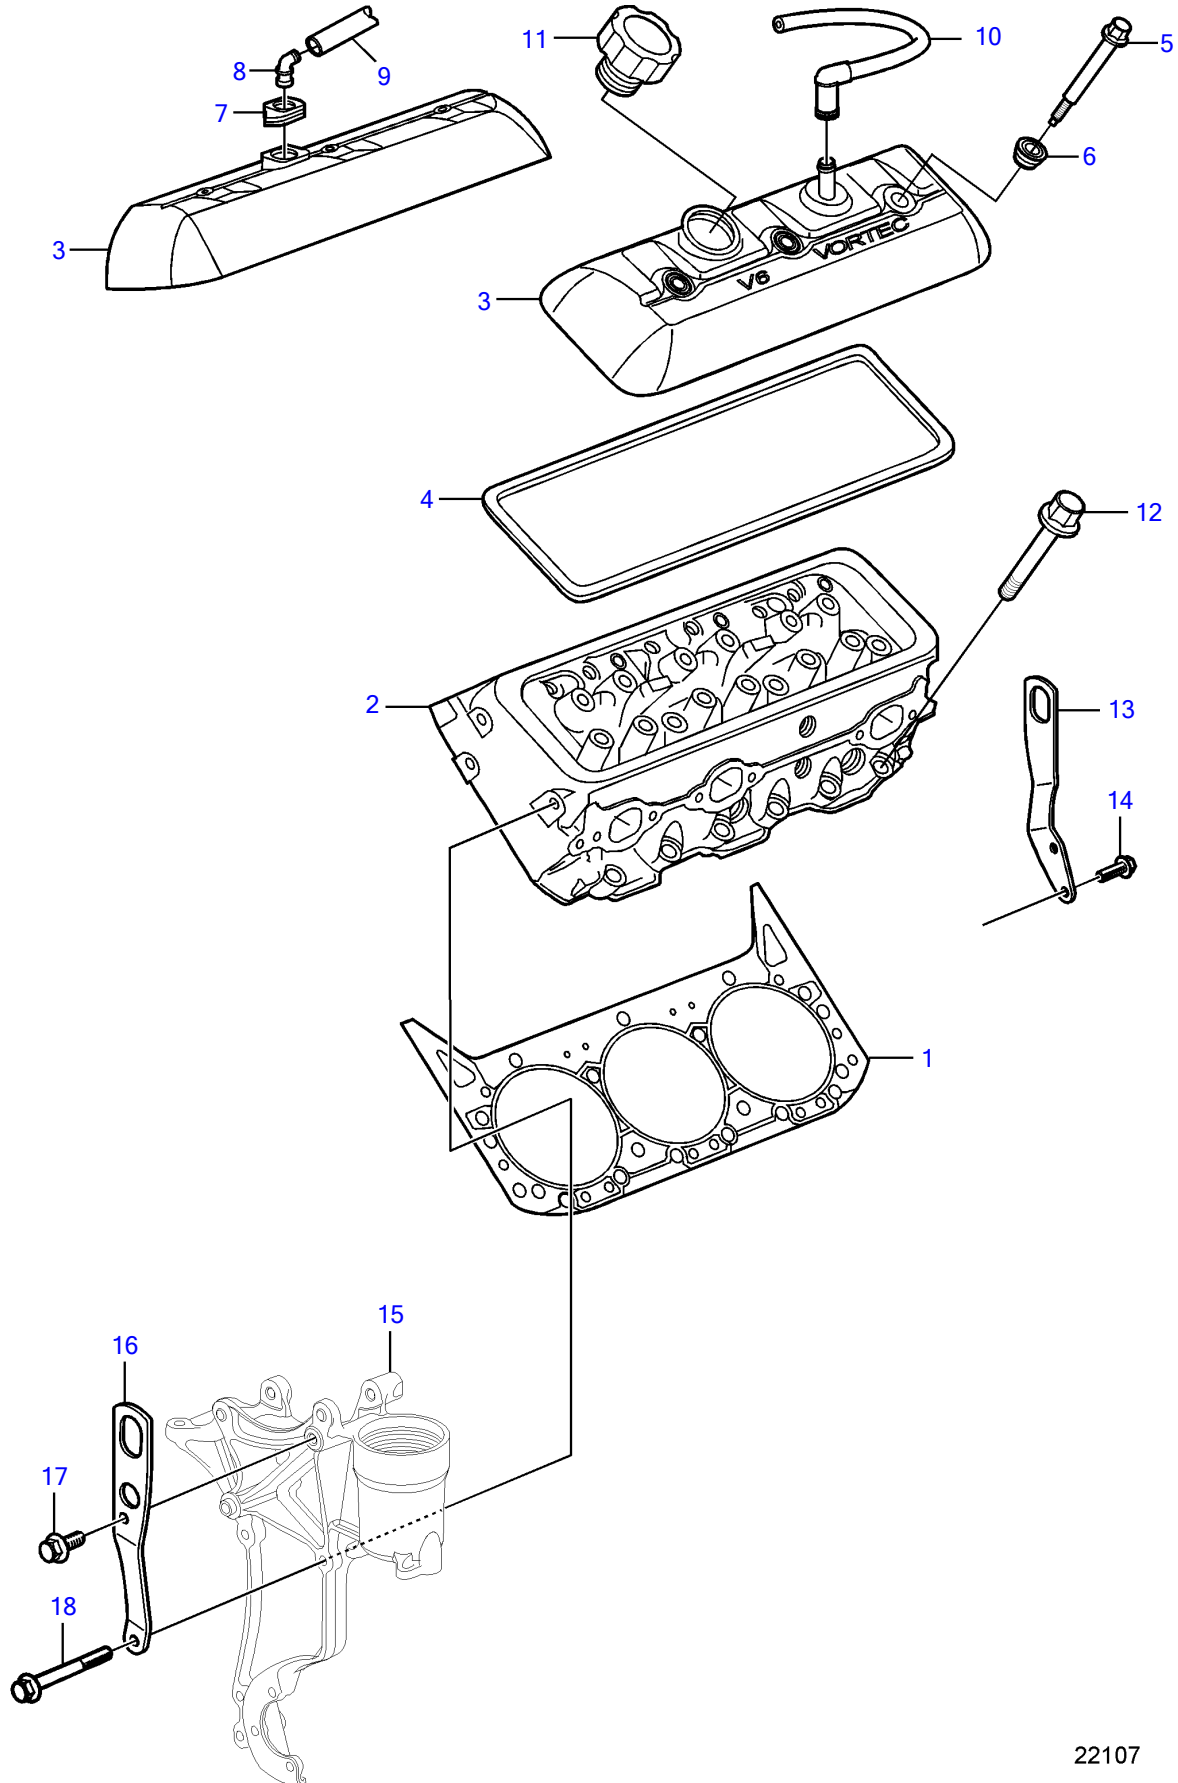

4.3GXl-225-R, 4.3Gi-200-R

22107

4.3GXi-225-R, 4.3Gi-200-R

REF	PART NO.	QTY	DESCRIPTION	NOTES
1	3854299	2	Cylinder head gasket	
2	3861911	2	Cylinder head	
3	3842875	1	Valve cover	Port
	3854948	1	Valve cover	Starboard
4	3854942	2	• Gasket	
5	3854946	6	• Bolt	
6	3855020	6	• Grommet	
7	3854947	1	Grommet	
8	3852104	1	Elbow	
9	3862744	1	Hose	To flame arrestor
10	3809328	1	Hose	
11	3854944	1	Oil filler cap	
12	3856122	10	Bolt	L=3 51/64" (96mm)
	3856123	4	Bolt	L=3 1/16" (78mm)
	3856124	10	Bolt	L=1.62" (41mm)
13	21338270	1	Lifting eye	Starboard, Rear
14	(3853557)	2	Flange screw	Obsolete part, 3/8" - 16 unc, L=0.75" (19mm)
15	21573817	1	Bracket	
16	21338268	1	Lifting eye	
17	(3853557)	1	Flange screw	Obsolete part, 3/8" - 16 unc, L=0.75" (19mm)
18	3853392	1	Flange screw	