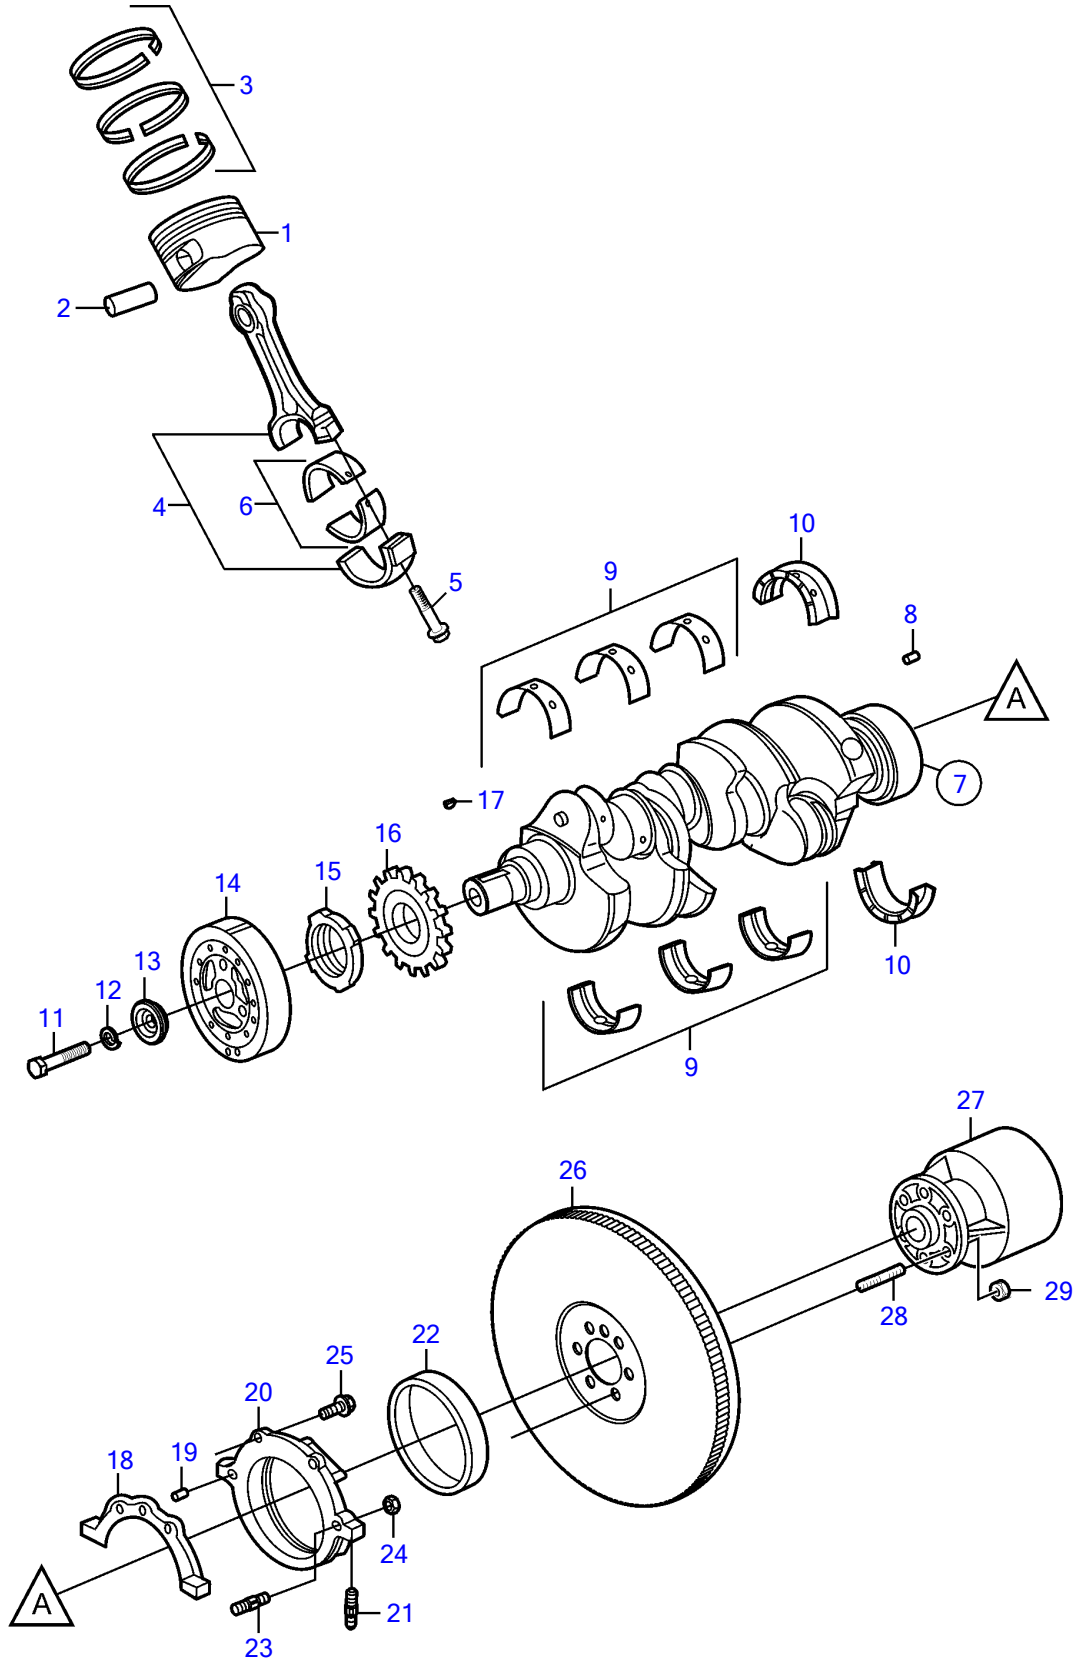

4.3GXl-225-R, 4.3Gi-200-R

4.3GXi-225-R, 4.3Gi-200-R

REF	PART NO.	QTY	DESCRIPTION	NOTES
1	21179952	6	Piston	Standard
2		6	• Pin	Not sold separately
3	21179959	6	Piston ring kit	Standard
4	21179974	6	Connecting rod	
5		12	Screw	part not sold
6	21179992	6	Bearing kit	Standard
7	3858693	1	Crankshaft	
8	21180043	1	• Pin	
9	21180021	3	Main bearing kit	Standard
10	21180054	1	Bearing kit	Standard
11	949518	1	Hexagon screw	
12	3852046	1	Spring washer	
13	3858177	1	Washer	
14	3859022	1	Vibration damper	
15	21124850	1	Ring	
16		1	Gear	Not sold separately
17	3859024	2	Woodruff key	
18	3852656	1	Gasket	
19	3856140	1	Pin	
20	3858695	1	Housing	
21	3857718	2	• Stud	
22	3858698	1	• Sealing	
23	3859027	1	Stud	
24	3853206	1	Nut	
25	3853203	2	Bolt	L= .875" (22.2mm)
	3853204	1	Bolt	L=1.75" (44.5mm)
26	3858694	1	Flywheel	
	3855970	1	• Gear	
27	3858437	1	Rubber coupling	
28	3853274	6	Stud	
29	3853273	6	Nut	