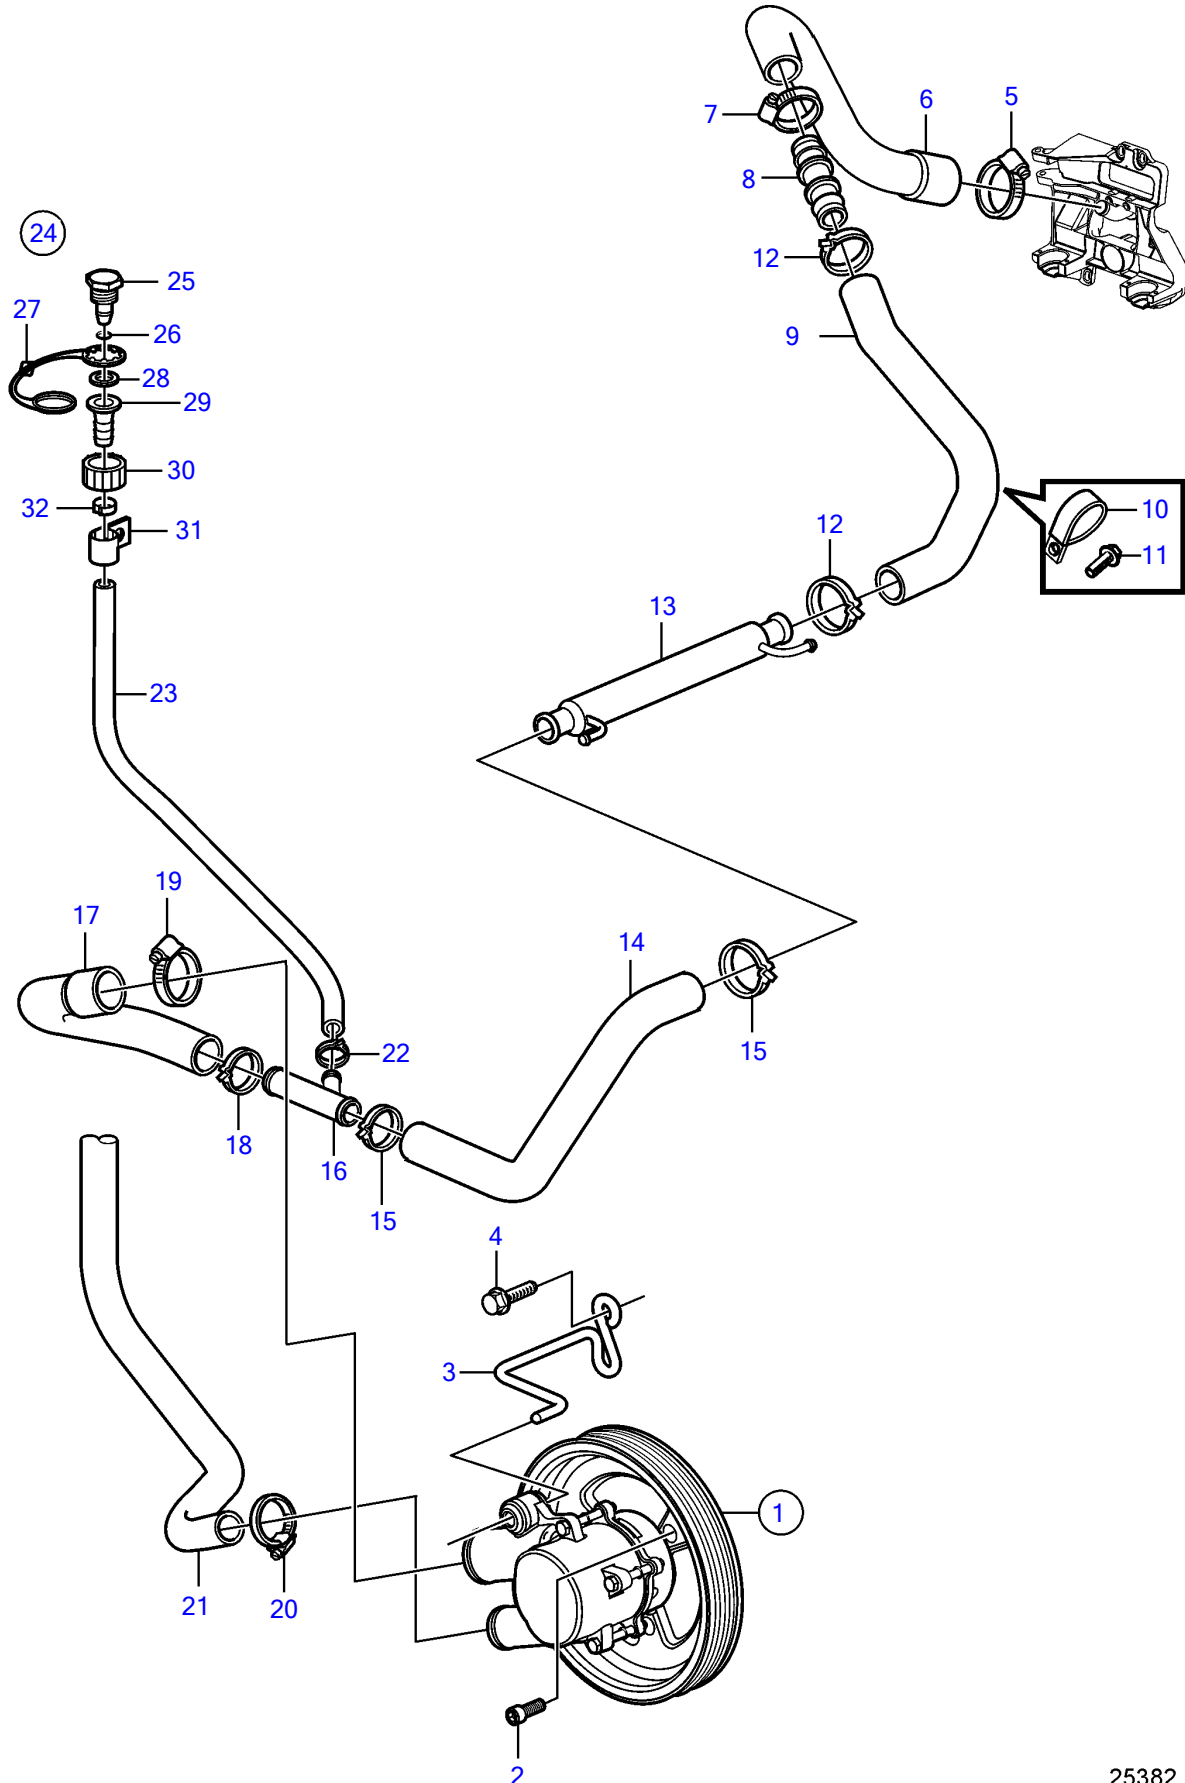

4.3GXl-225-R, 4.3Gi-200-R

4.3GXi-225-R, 4.3Gi-200-R

REF	PART NO.	QTY	DESCRIPTION	NOTES
1	21212799	1	Pump	
2	3857939	3	Screw	
3	3595464	1	Bracket	
4	3860163	2	Flange screw	
5	3812302	1	Hose clamp	
6	21340837	1	Hose	
7	3863444	1	Hose clamp	
8	21429137	1	Connector	
9	21452584	1	Hose	
10	3853312	2	Clamp	replaced by next part number
	(21619466)	2	Attaching clamp	Obsolete part
11	(3853557)	2	Flange screw	Obsolete part, 3/8" - 16 unc, L=0.75" (19mm)
12	982645	3	Clamp	
13	21399019	1	Hydraulic oil cooler	
14	21340840	1	Hose	
15	982645	2	Clamp	
16	3862699	1	T-pipe	
17	21429134	1	Hose	
18	3863440	1	Hose clamp	
19		1	Hose clamp	
20	3852602	1	Hose clamp	
21	3817817	1	Hose, therm. housing	For seawater cooled engine
22	978173	1	Hose clamp	
23	3862901	1	Hose	
24	3807440	1	Connector	
25		1	• Cap	Not sold separately
26	942978	1	• O-ring	
27	3862082	1	• Retainer	
28	3807664	1	• Washer	
29		1	• Connector	Not sold separately
30		1	• Connector	Not sold separately
31	3862891	1	Attaching clamp	
32	978174	1	Hose clamp	