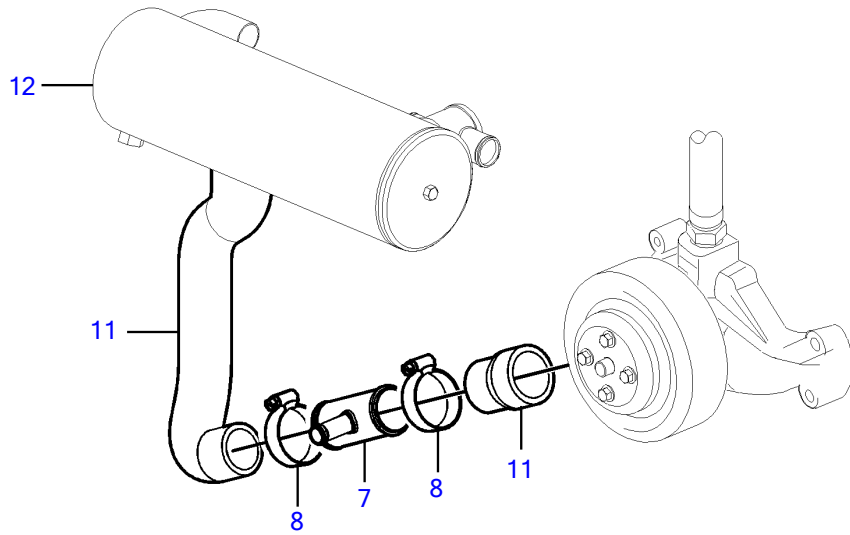

4.3GXl-225-R, 4.3Gi-200-R

4.3GXl-225-R, 4.3Gi-200-R

REF	PART NO.	QTY	DESCRIPTION	NOTES
1	21527832	1	Kit	Kit has other parts that are not used on this engine
2	40005443	1	• Nipple	7/16" - 14 unc
3	976970	1	• • O-ring	
4	856483	1	• Hose connection	1/4"-18 NPTF
5	3852602	4	• Hose clamp	
6	3818035	1	• Fitting	
7	3863068	1	• T-pipe	
8	3854978	2	• Hose clamp	
9	3860613	1	• T-nipple	
10		X	Hose, heater	Hose not supplied with kit.
11		X	Hose	Cut, Circulation pump to heat exchanger
12		X	Heat exchanger	
13		X	Expansion tank	