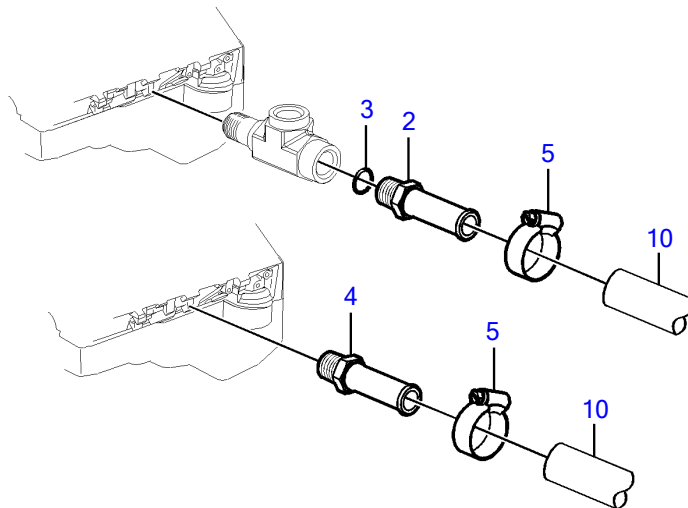

4.3GXl-225-R, 4.3Gi-200-R

4.3GXl-225-R, 4.3Gi-200-R

REF	PART NO.	QTY	DESCRIPTION	NOTES
1	21527832	1	Kit	Kit has other parts that are not used on this engine
2	40005443	1	• Nipple	7/16" - 14 unc
3	976970	1	• • O-ring	
4	856483	1	• Hose connection	1/4"-18 NPTF
5	3852602	4	• Hose clamp	
6	3818035	1	• Fitting	
7	3863068	1	• T-pipe	
8	3854978	2	• Hose clamp	
9	3860613	1	• T-nipple	
10		X	Hose, heater	Hose not supplied with kit.
11		X	Hose	Cut, Circulation pump to heat exchanger
12		X	Heat exchanger	
13		X	Expansion tank	