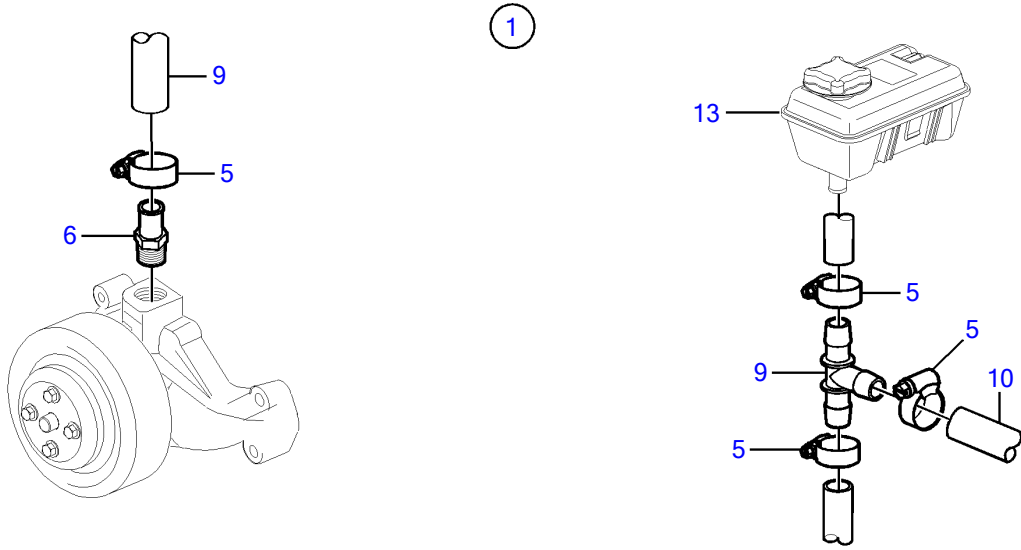

4.3GXl-225-R, 4.3Gi-200-R

4.3GXl-225-R, 4.3Gi-200-R

REF	PART NO.	QTY	DESCRIPTION	NOTES
1	21527832	1	Kit	Kit has other parts that are not used on this engine
2	40005443	1	• Nipple	7/16" - 14 unc
3	976970	1	• • O-ring	
4	856483	1	• Hose connection	1/4"-18 NPTF
5	3852602	4	• Hose clamp	
6	3818035	1	• Fitting	
7	3863068	1	• T-pipe	
8	3854978	2	• Hose clamp	
9	3860613	1	• T-nipple	
10		X	Hose, heater	Hose not supplied with kit.
11		X	Hose	Cut, Circulation pump to heat exchanger
12		X	Heat exchanger	
13		X	Expansion tank	