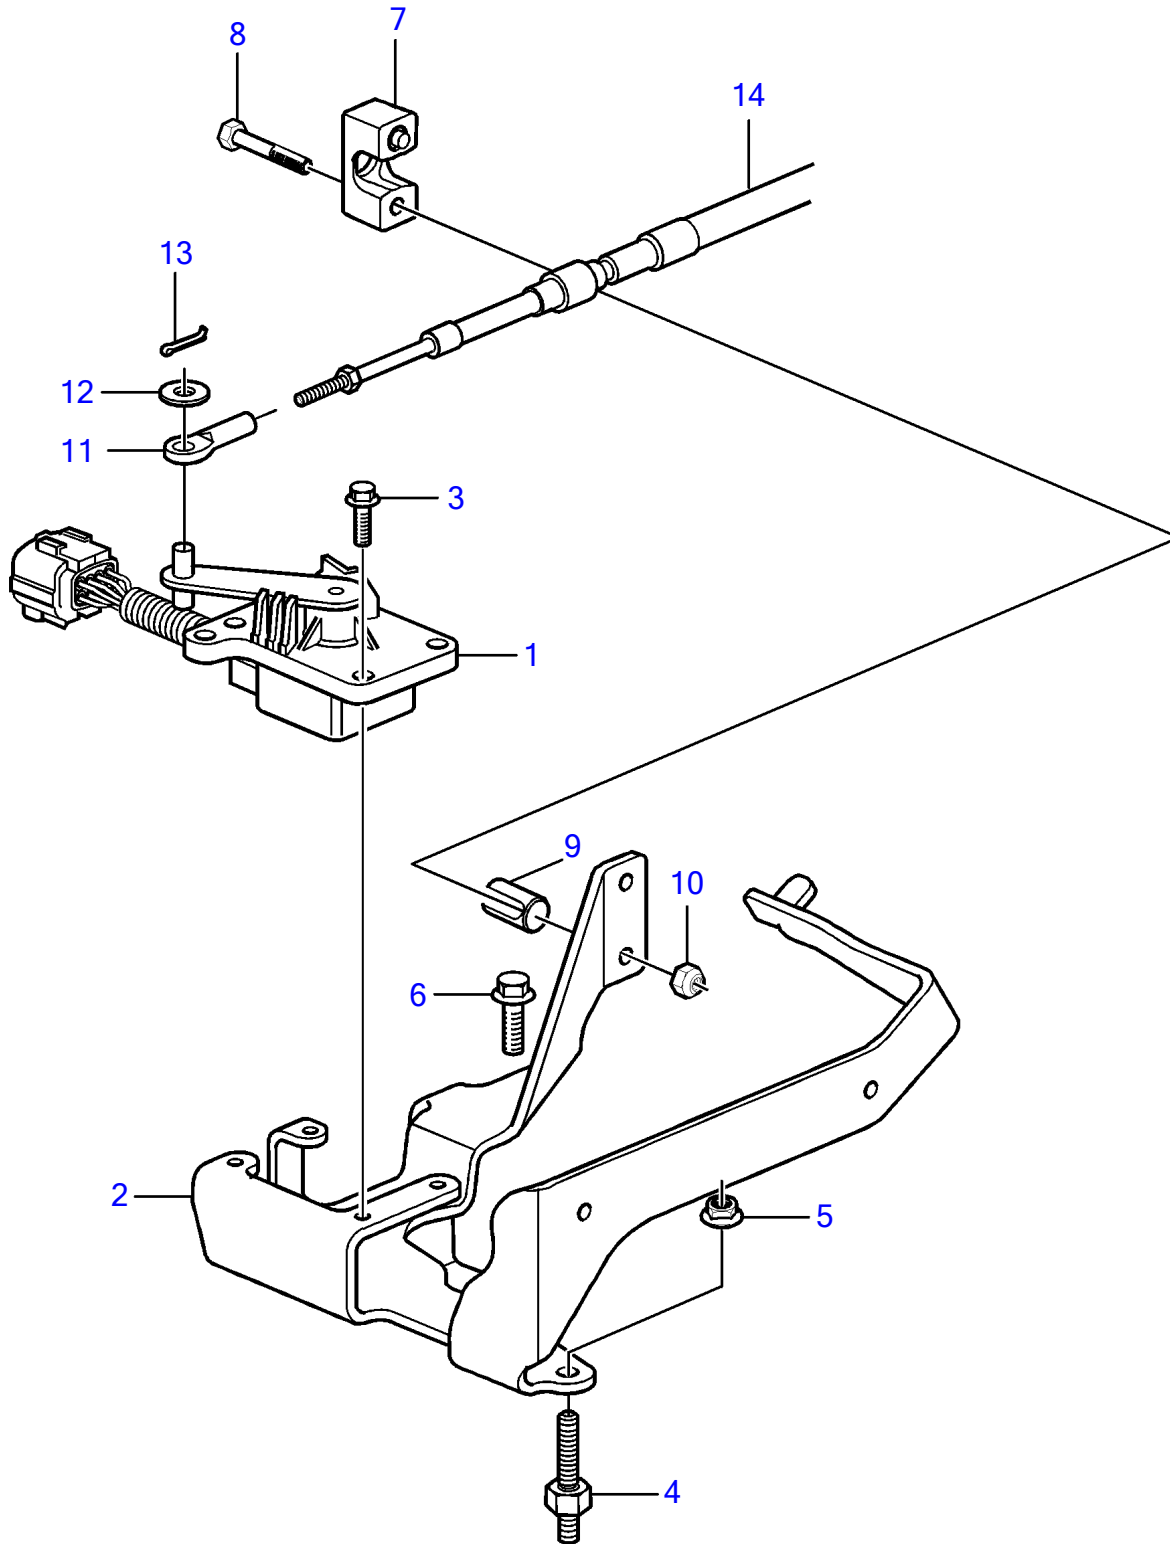

4.3GXl-225-R, 4.3Gi-200-R

## 4.3GXi-225-R, 4.3Gi-200-R

REF	PART NO.	QTY	DESCRIPTION	NOTES
1	21560199	1	Throttle control	
2	21454938	1	Bracket	
3	946544	4	Flange screw	
4	3594748	1	Spacer screw	L=45mm
	3594749	2	Spacer screw	L=40mm
5	981124	3	Flange nut	
6	983643	1	Flange screw	
7	3850266	1	Anchor	
8	(3852048)	1	Screw	Obsolete part
9	3852019	1	Retainer	
10	3852118	1	Nut	
11	3850941	1	Adapter	
12	3852193	1	Washer	
13	3852052	1	Split pin	
14		1	Cable	