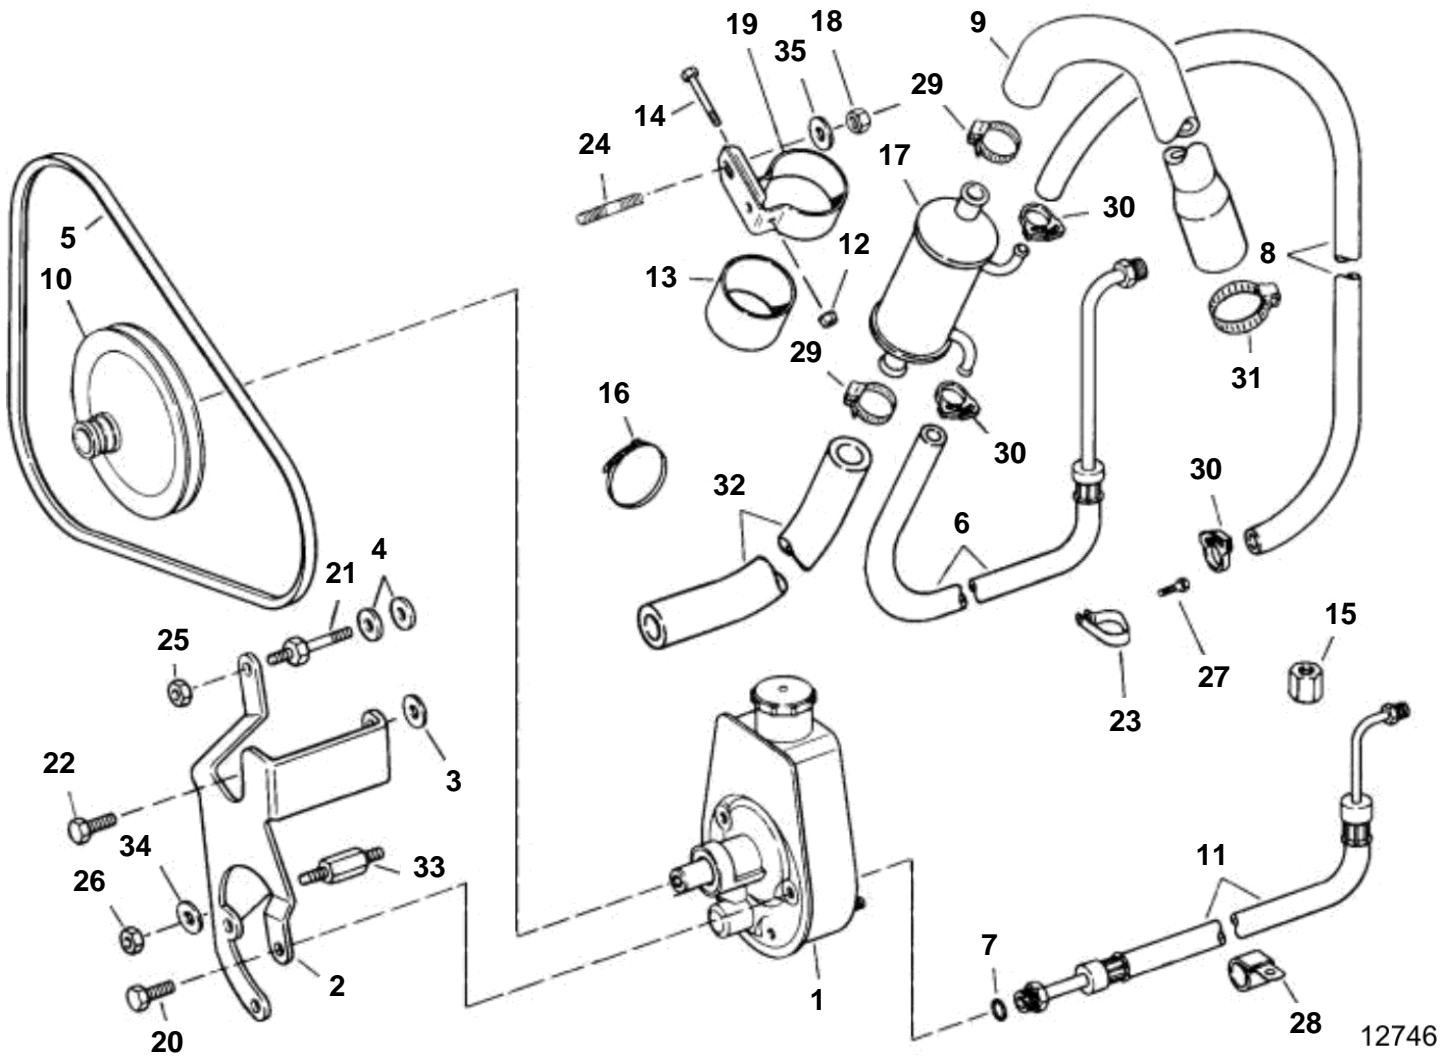

4.3GIPNCACE, 4.3GIPNCBCE, 4.3GIPNCMCE, 4.3GIPNCSCCE

## 4.3GIPNCACE, 4.3GIPNCBCE, 4.3GIPNCMCE, 4.3GIPNCSCE

REF	PART NO.	QTY	DESCRIPTION	NOTES
1	3850491	1	Power steering pump, P/S pump to engine	
2	3852512	1	Bracket	
3	3852162	1	Washer	
4	3852162	2	Washer, Stud, water pump & steering pump	
5	3852464	1	V-belt, P/S pump	
6	3854168	1	Hose, Cylinder to oil cooler, P/S	Gi
7	3852497	1	O-ring, Pressure hose to steering pump	
8	3850644	1	Hose, Oil cooler to pump, return	Gi
9	3853580	1	Hose, Gimbal to cooler	Gi
10	3853804	1	Pulley	
11	3853967	1	Pressure hose, Steering pump to pressure valve	Gi
12	3852079	1	Nut, Oil cooler & bracket assy	
13	3853236	1	Spacer, Oil cooler, P/S	
14	3852126	1	Screw, Oil cooler & bracket assy	
15	3853315	1	Fitting, Steering hoses	
16		2	Lock strap	
17	3851921	1	Oil cooler, P/S	
18		1	Nut, P/S cooler clamp to reservoir	
	3853326	1	Screw, P/S cooler clamp to flywheel hsg	
19		1	Clamp, Engine oil cooler, P/S	
20	3853405	3	Screw, Steering pump bracket	
21	3852507	1	Stud, Water/steering pump bracket to engine	
22	3853557	1	Screw, Plug lead retainer bracket to cyl head	Rear, starboard
23	3852837	1	Clamp, Hoses to cylinder head	
24	3852093	1	Stud, Oil cooler clamp to reservoir	Power steering
25	3853403	1	Nut, Stud, P/S pump bracket	
26	3853403	1	Nut, Stud, P/S pump bracket	
27	3853557	1	Screw, Lift bracket/clamp, P/S hoses to head	Port, rear, lower
28	3852490	1	Clamp, Steering pump hoses to front mount	Port
29	3852602	2	Clamp, Hose, oil cooler, bypass pipe	
30	3852196	2	Clamp, Hose, P/S pump to oil cooler	Return
31	3853786	1	Clamp, Hose, water to gimbal hsg	
32	3850363	1	Hose, Cooler to thermostat	
33	3853402	1	Stud, P/S pump bracket to engine	
34	3852054	1	Washer, Stud, P/S pump bracket	To engine block
35	3852058	1	Washer, Oil cooler clamp to reservoir	