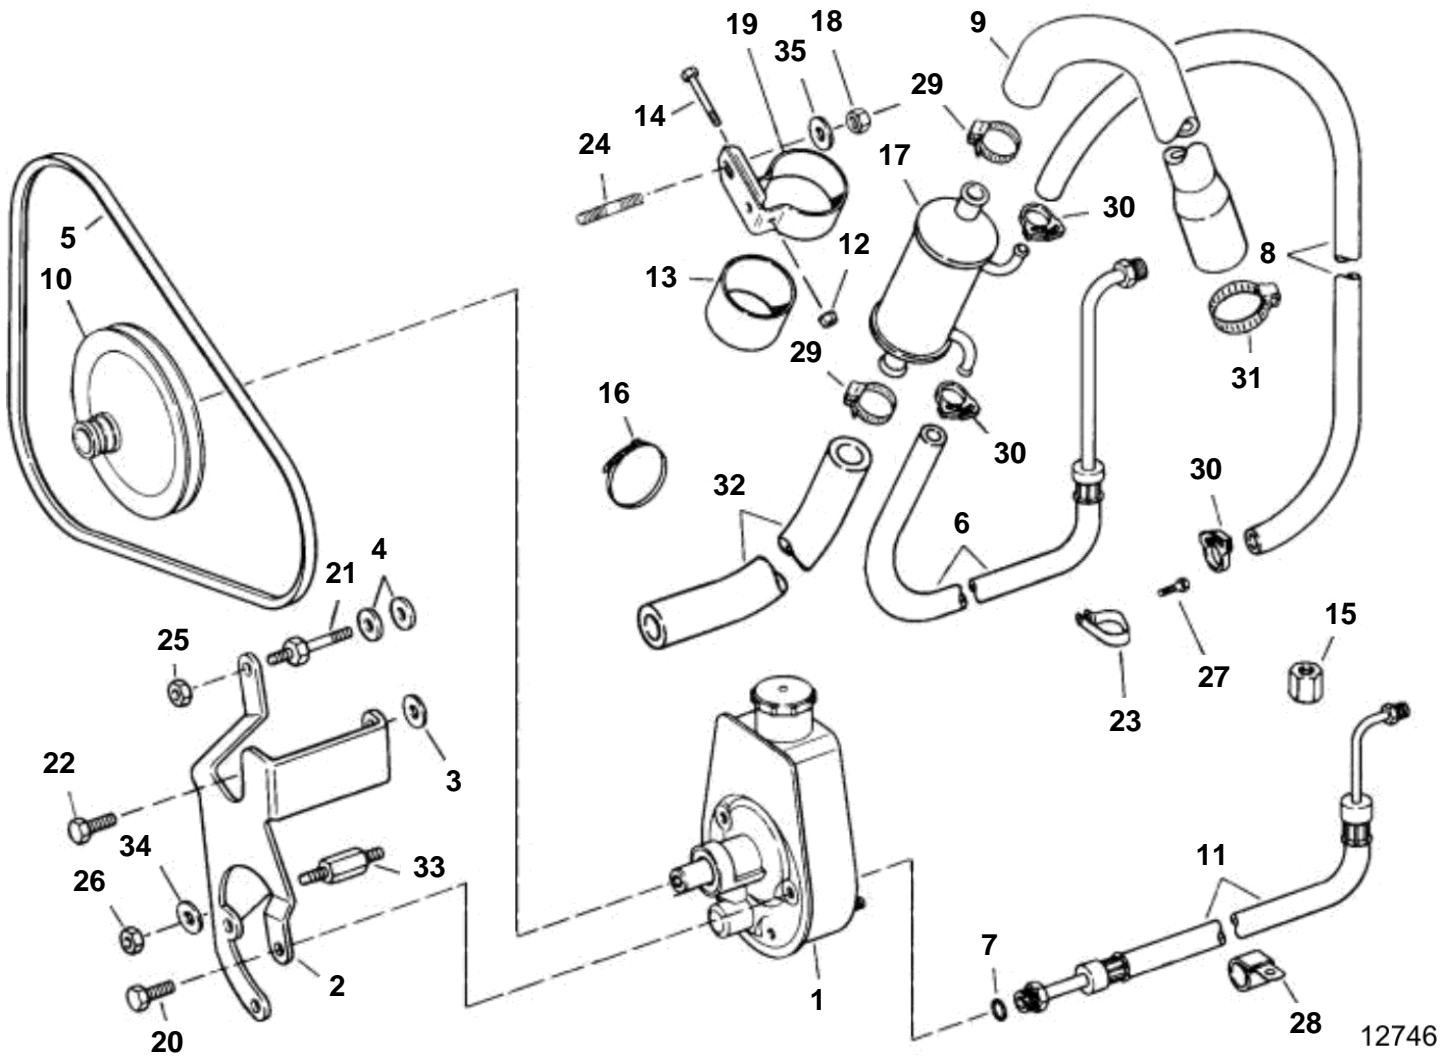

4.3GLPNCA, 4.3GLPNCB, 4.3GLPNCS, 4.3GSPNCA, 4.3GSPNCB, 4.3GSPNCM, 4.3GSPNCS

4.3GLPNCA, 4.3GLPNCB, 4.3GLPNCS, 4.3GSPNCA, 4.3GSPNCB, 4.3GSPNCM, 4.3GSPNCS

REF	PART NO.	QTY	DESCRIPTION	NOTES
1	3850491	1	Power steering pump, P/S pump to engine	
2	3852512	1	Bracket	
3	3852162	1	Washer, PIS pump bracket	
4	3852162	2	Washer, Stud, water pump & steering pump	
5	3852464	1	V-belt, P/S pump	
6	3854056	1	Hose, Cylinder to oil cooler, P/S	
7	3852497	1	O-ring, Pressure hose to steering pump	
8	3852839	1	Hose, Oil cooler to steering pumo, return	
9	3852281	1	Hose, Gimbal to cooler	SX / DP-S
	3850283	1	Hose	290DP
10	3853804	1	Pulley	
11	3853918	1	Hose	
12	3852079	1	Nut, Oil cooler & bracket assy	
13	3853236	1	Spacer, Oil cooler, P/S	
14	3852126	1	Screw, Oil cooler & bracket assy	
15	3853315	1	Fitting, Steering hoses	
16		2	Lock strap	
17	3851921	1	Oil cooler, P/S	
18		1	Nut, P/S cooler clamp to reservoir	
	3853326	1	Screw, P/S cooler clamp to flywheel hsg	
19		1	Clamp, Engine oil cooler, P/S	
20	3853405	3	Screw, Steering pump bracket	
21	3852507	1	Stud, Water/steering pump bracket to engine	
22	3853557	1	Screw, Plug lead retainer bracket to cyl head	Rear, starboard
23	3852837	1	Clamp, Hoses to cylinder head	
24	3852093	1	Stud, Oil cooler clamp to reservoir	Power steering
25	3853403	1	Nut, Stud, P/S pump bracket	
26	3853403	1	Nut, Stud, P/S pump bracket	
27	3853557	1	Screw, Lift bracket/clamp, P/S hoses to head	Port, rear, lower
28	3852490	1	Clamp, Steering pump hoses to front mount	Port
29	3852602	2	Clamp, Hose, oil cooler, bypass pipe	
30	3852196	2	Clamp, Hose, P/S pump to oil cooler	Return
31	3853786	1	Clamp, Hose, water to gimbal hsg	
32	3850363	1	Hose, Cooler to thermostat	
33	3853402	1	Stud, P/S pump bracket to engine	
34	3852054	1	Washer, Stud, P/S pump bracket	To engine block
35	3852058	1	Washer, Oil cooler clamp to reservoir	