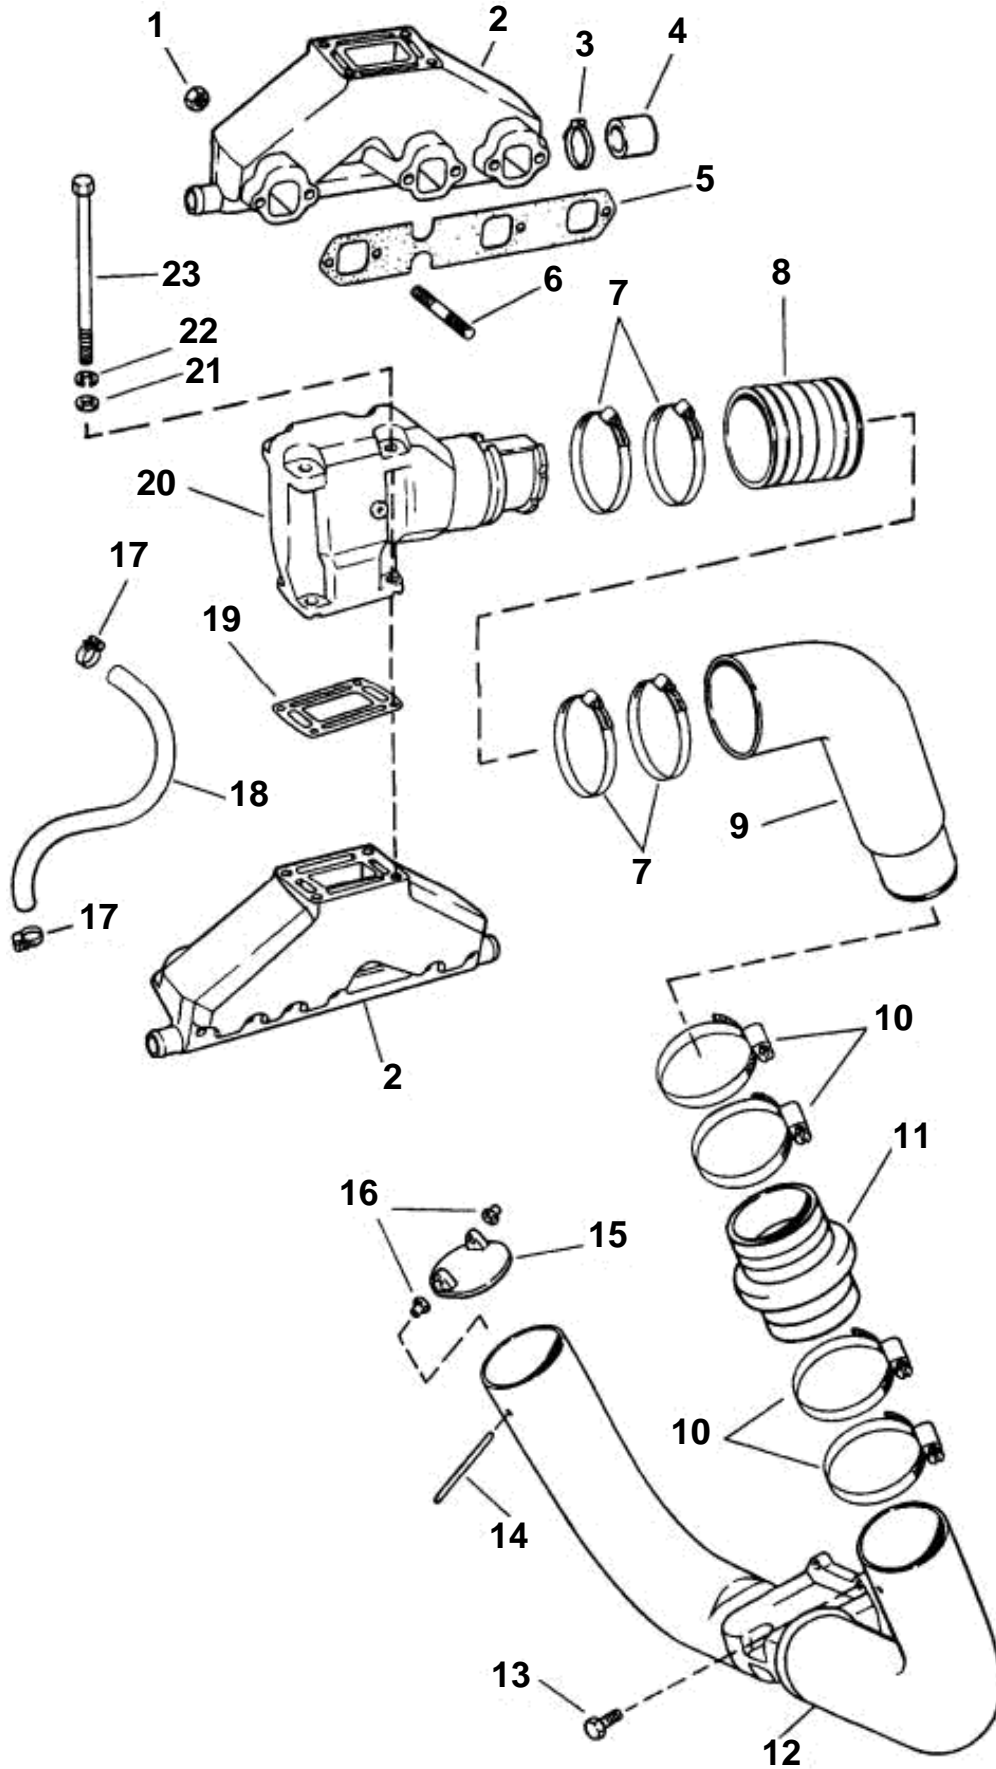

4.3GLPLKD, 4.3GLPLKE, 4.3GSPLKD, 4.3GSPLKE, 4.3GIPLKDCE, 4.3GIPLKECE, 4.3GSJLKD

## 4.3GLPLKD, 4.3GLPLKE, 4.3GSPLKD, 4.3GSPLKE, 4.3GIPLKDCE, 4.3GIPLKECE, 4.3GSJLKD

REF	PART NO.	QTY	DESCRIPTION	SEE SEC.	NOTES
1	3853404	12	Lock nut, Exhaust manifold to engine		
2	3852338	2	Exhaust pipe, Port & starboard		
3	3852602	2	Clamp, Cap to exhaust manifold		
4	3852476	2	Cap, Exhaust manifold		
5	3853412	2	Gasket, Exhaust manifold to engine		
6	3852467	12	Stud, Exhaust manifold to engine		
7	3853860	8	Clamp, Hose, exhaust elbow to exhaust pipe		
8	3852696	2	Exhaust hose, Exhaust elbow to exhaust pipe		
9	3855086	2	Exhaust pipe		290 DP
	3854874	2	Exhaust pipe		SX, DP-S
10	3853791	8	Clamp, Hose, exhaust pipe upper to lower		
11	3852741	2	Hose, Upper exhaust pipe to exhaust pipe		Not for PJX
12	3851000	1	Exhaust pipe		290 DP
	3855281	1	Exhaust pipe		SX, DP-S
13	3855472	4	Flange screw, Exhaust pipe to gimbal hsg		SX, DP-S
14		2	Pin, Exhaust seal assy to exhaust pipe		SX, DP-S
15		2	Seal, Exhaust pipe		SX, DP-S
			· Bulletin P-25-1-2	P-25-1-2-EN	Exhaust Seal Obsolete
16		4	Bushing, Exhaust seal assy to exhaust pipe		SX, DP-S
17	3853780	2	Clamp, Hose to thermostat hsg		
18	3852746	1	Hose, Thermostat hsg to manifold		Cut to length
19	3850496	2	Gasket, Exhaust elbow to manifold		
			· Bulletin P-25-1-1	P-25-1-1-EN	Riser Gasket Replaced
20	3855270	2	Exhaust pipe		
	3850740	4	Plug		1/4"-18 NPTF, Not shown
21	3852058	8	Washer, Exhaust elbow to manifold		
22	3852002	8	Lock washer, Exhaust elbow to manifold		
23	3852830	8	Screw, Exhaust elbow to manifold		