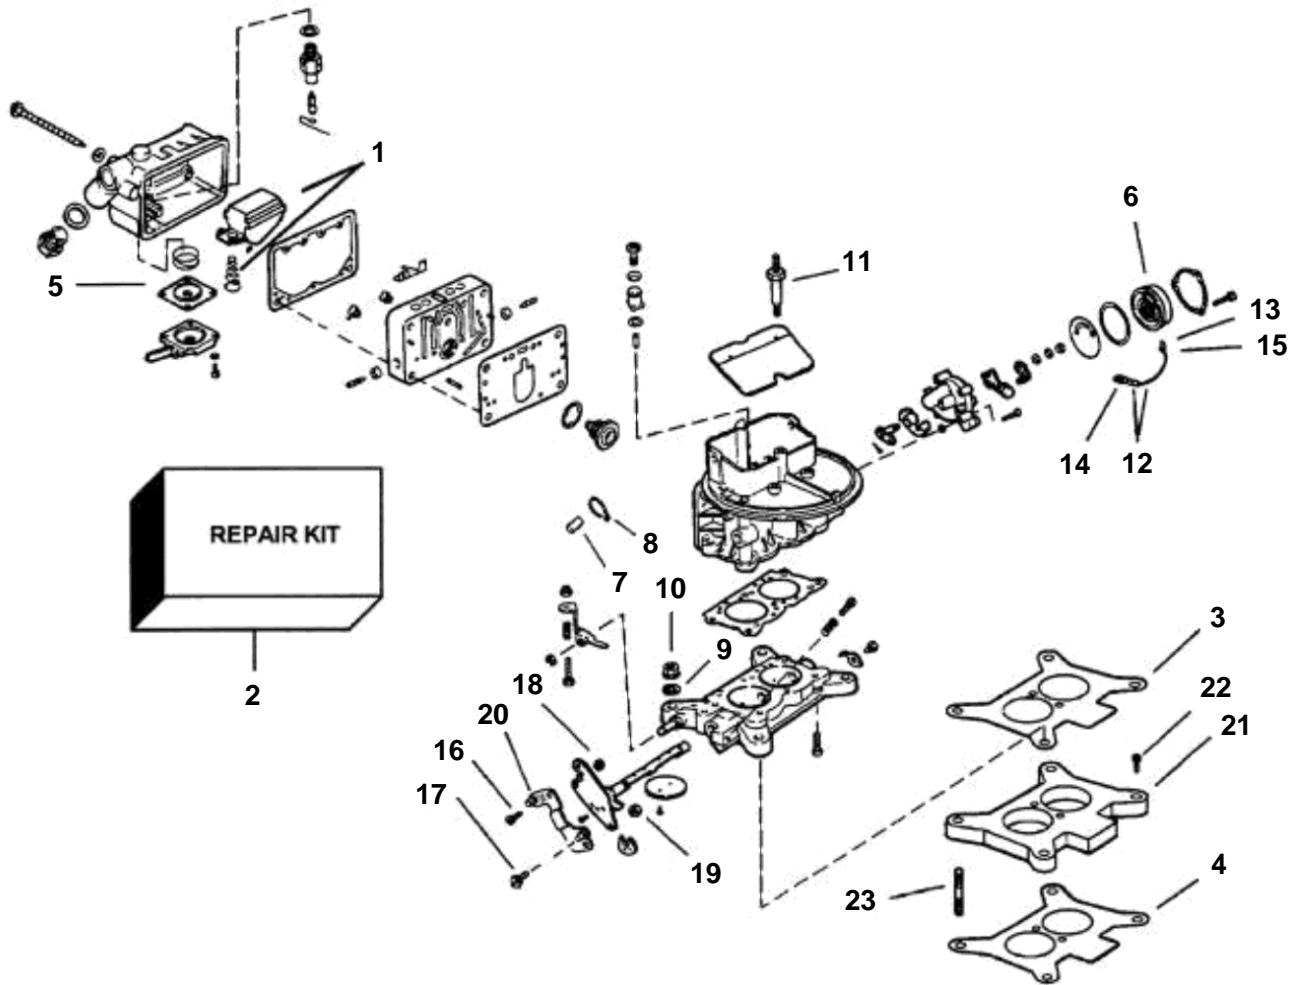

4.3GLPLKD, 4.3GLPLKE

12214

4.3GLPLKD, 4.3GLPLKE

REF	PART NO.	QTY	DESCRIPTION	SEE SEC.	NOTES
1	3854346	1	Carburetor		Un-numbered parts serviced at assembly level only
			• Bulletin P-23-1-1	P-23-1-1-EN	Power valve kits, Holley
1	3853575	1	• Float		
2	3854020	1	• Repair kit		
3	3853280	1	• • Gasket, Carburetor to adapter		
4	3853279	1	• • Gasket, Adapter to manifold		
5	3854257	1	• • Diaphragm, Accelerator pump		
6	3853992	1	• Choke		
7	3852082	1	• Cap, Nipple, carburetor		
8		1	• Lock strap, Nipple		
9	3852191	1	Washer, Electric choke lead		Ground
10	3852142	4	Nut, Stud, carburetor to adapter		
11	3853560	1	Stud, Flame arrestor & cover to carburetor		
12	3853845	1	Cable, Electric choke		Ground
13	3854258	1	• Cable terminal, 0.250		
14	3852037	1	• Cable terminal, 0.312		
15	3854259	1	• Cover, Terminal		
16	3850415	1	Screw, Throttle lever to carburetor		
17	3852154	1	Screw, Throttle lever to carburetor		
18	3853758	1	Nut, Throttle lever		
19	3852420	1	Lock nut, Throttle lever		
20	3850232	1	Lever		
21	3855903	1	Adapter, Carburetor to intake manifold		
22	3852864	4	Screw, Adapter, carburetor to intake manifold		
23	3853373	4	Stud, Carburetor to adapter		