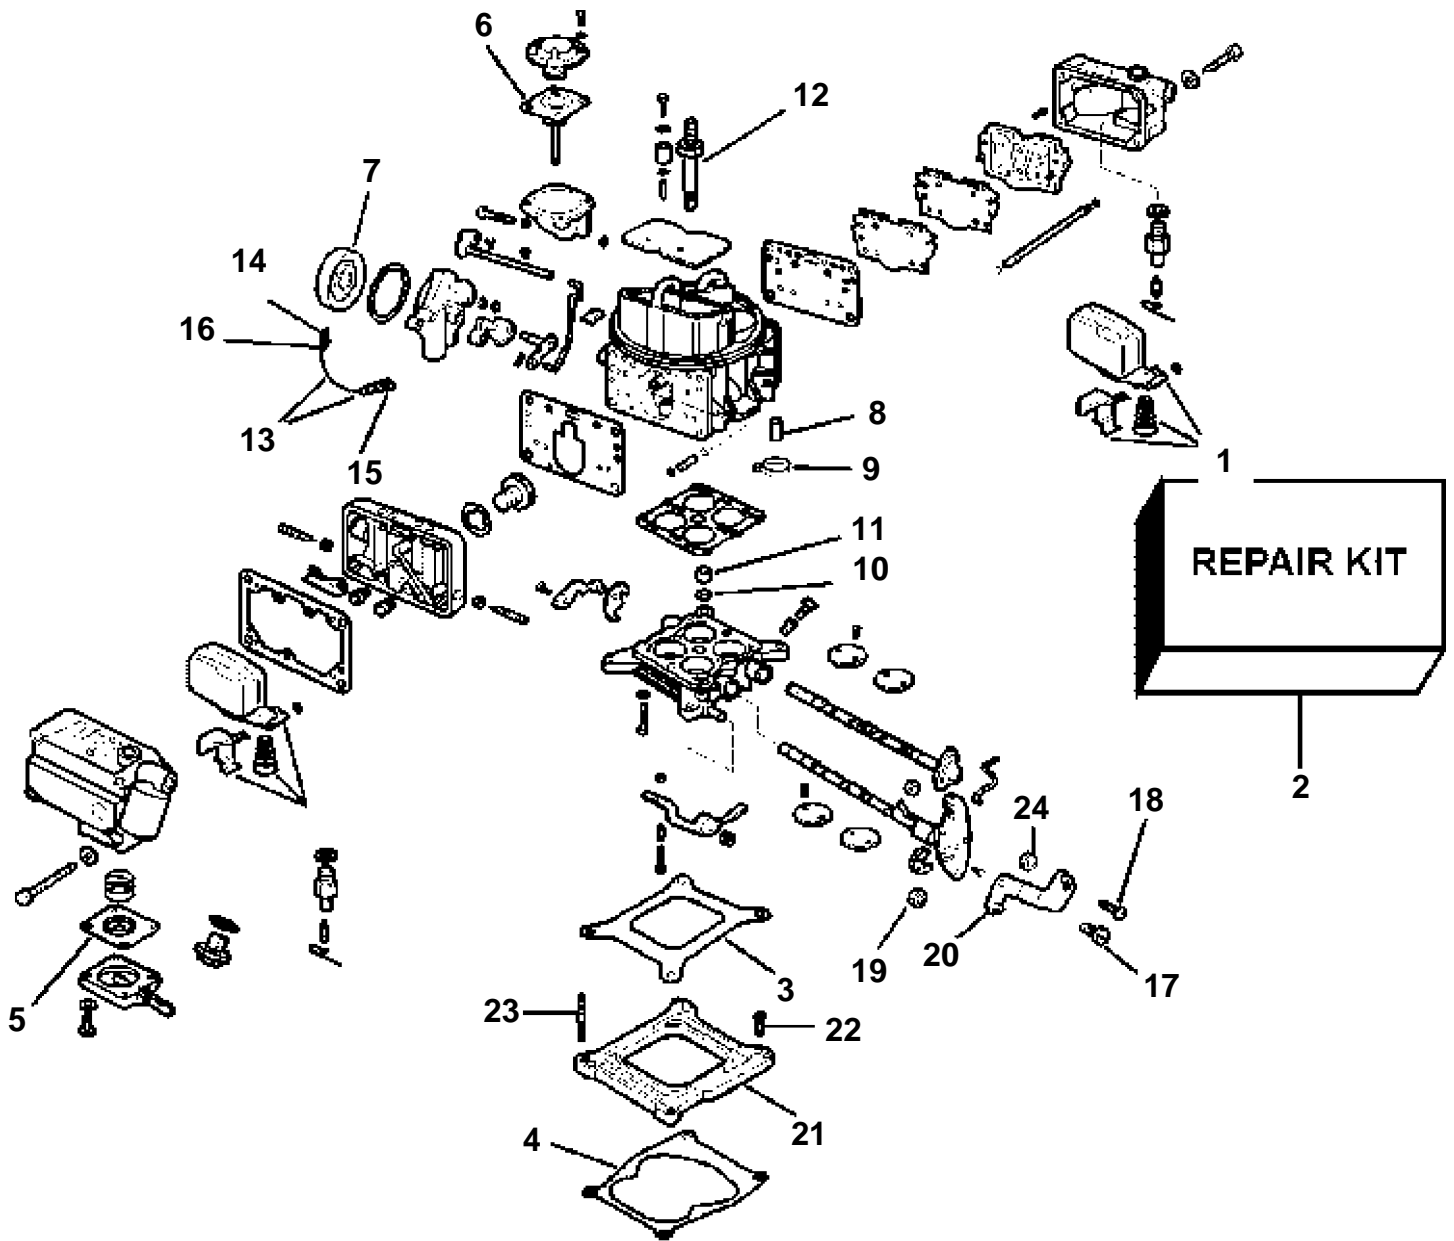

4.3GSPLKD, 4.3GSPLKE, 4.3GSJLKD

GR71860

4.3GSPLKD, 4.3GSPLKE, 4.3GSJLKD

REF	PART NO.	QTY	DESCRIPTION	NOTES
1	3850288	1	Carburetor	Unnumbered parts serviced at assembly level only.
	3853575	1	• Float	
2	3854341	1	• Repair kit	
3	3853497	1	• • Gasket, Carburetor to adapter	Part of engine gasket kit
4	3852437	1	• • Gasket, Adapter, carburetor to intake manifold	Part of engine gasket kit
5	3854257	1	• Diaphragm, Accelerator pump	
6	3853991	1	• Diaphragm	As required
7	3853992	1	• Choke	
8	3852082	1	• Cap, Nipple, carburetor	
9		1	• Lock strap, Cap, nipple, carburetor assy	
10	3852191	1	Washer, Electric choke lead	Ground
11	3852142	4	Nut, Stud, carburetor to adapter	
12	3853560	1	Stud, Flame arrestor & cover to carburetor	
13	3853845	1	Cable, Electric choke	Ground
14	3854258	1	• Cable terminal, 0.250	
15	3852037	1	• Cable terminal, 0.312	
16	3854259	1	• Cover, Terminal	
17	3852154	1	Screw, Throttle lever to carburetor	
18	3850415	1	Screw, Throttle lever	
19	3852420	1	Lock nut, Throttle lever	
20	3850217	1	Lever, Carburetor	
21	3853277	1	Adapter, Carburetor to intake manifold	
22	3852864	4	Screw, Adapter, carburetor to intake manifold	
23	3853276	4	Stud, Carburetor to adapter	
24	3853758	1	Nut, Screw, throttle lever	