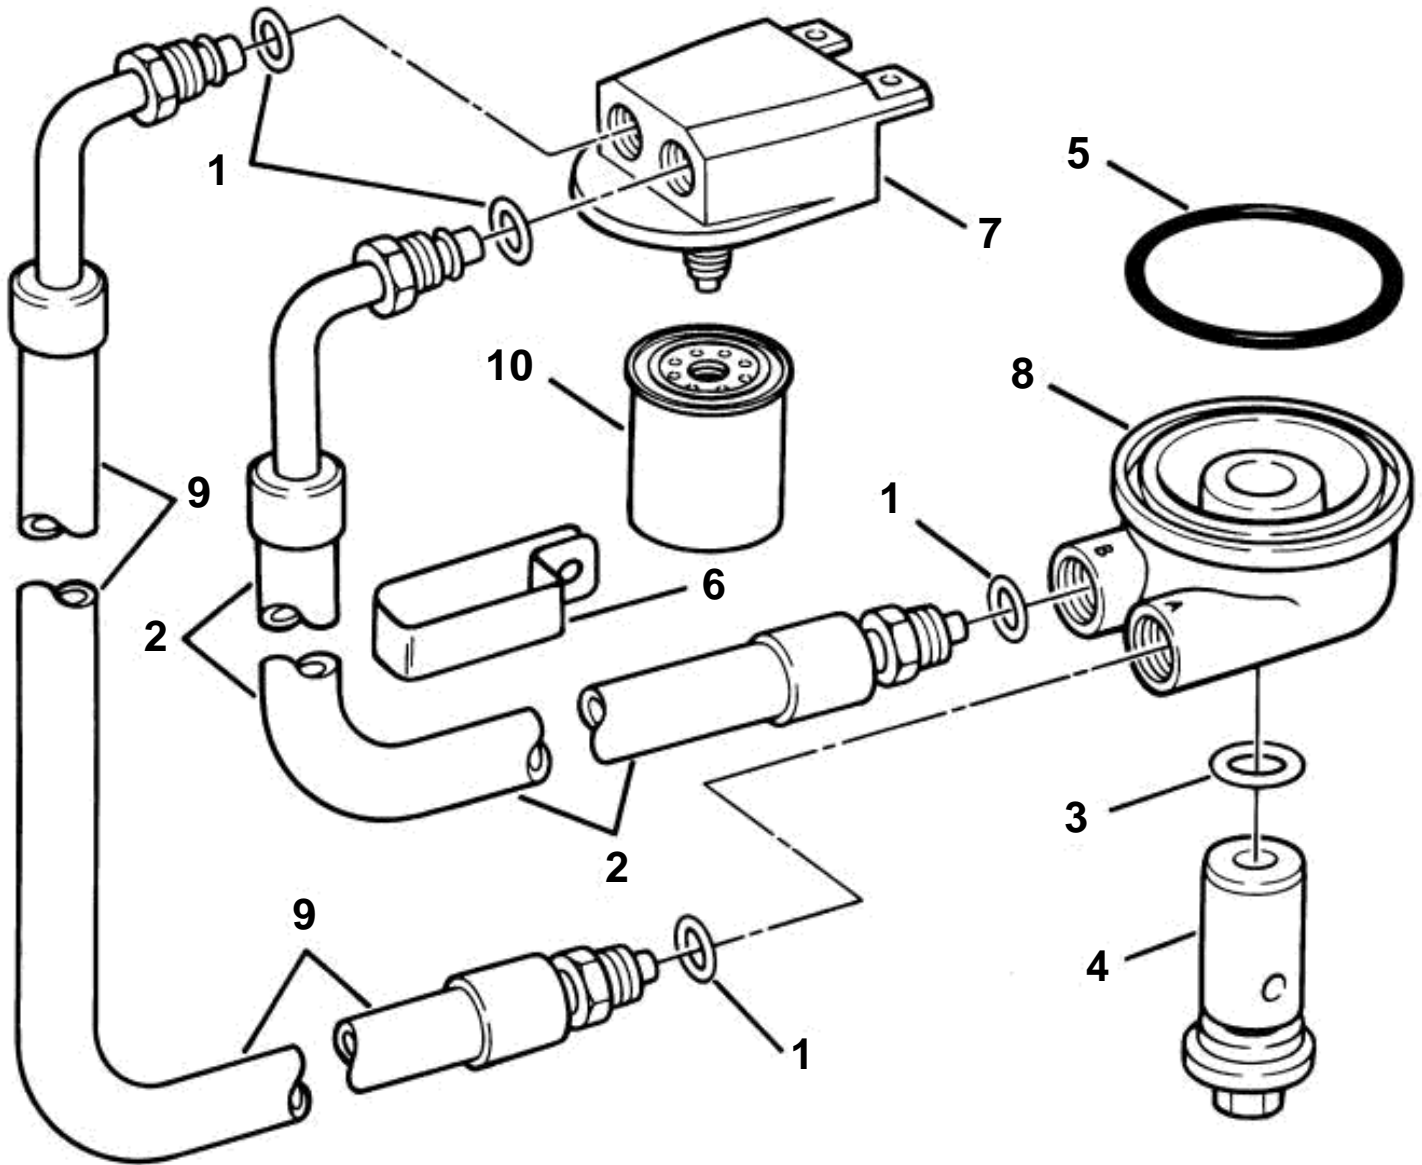

4.3GLPLKD, 4.3GLPLKE, 4.3GSPLKD, 4.3GSPLKE, 4.3GIPLKDCE, 4.3GIPLKECE, 4.3GSJLKD

4.3GLPLKD, 4.3GLPLKE, 4.3GSPLKD, 4.3GSPLKE, 4.3GIPLKDCE, 4.3GIPLKECE, 4.3GSJLKD

REF	PART NO.	QTY	DESCRIPTION	SEE SEC.	NOTES
1	3850883	1	Oil filter kit, 4.3 liter		
	3852011	4	· O-ring, Oil hose		
2		1	· Hose, Engine oil to filter		
3	3852089	1	· O-ring, Adapter retainer		
4	3854695	1	· Retainer, Adapter		
5	3854416	1	· O-ring, Adapter to engine		
6	3852837	1	· Clamp, Oil hoses to manifold		
7	3850959	1	· Cover, Remote oil filter		
8	3854589	1	· Adapter, Engine oil		
9	3854588	1	· Hose, Engine oil from filter		
10	841750	1	· Oil filter		
			· Bulletin P-21-7-1	P-21-7-1-EN	Oil Filters, GM gas engines