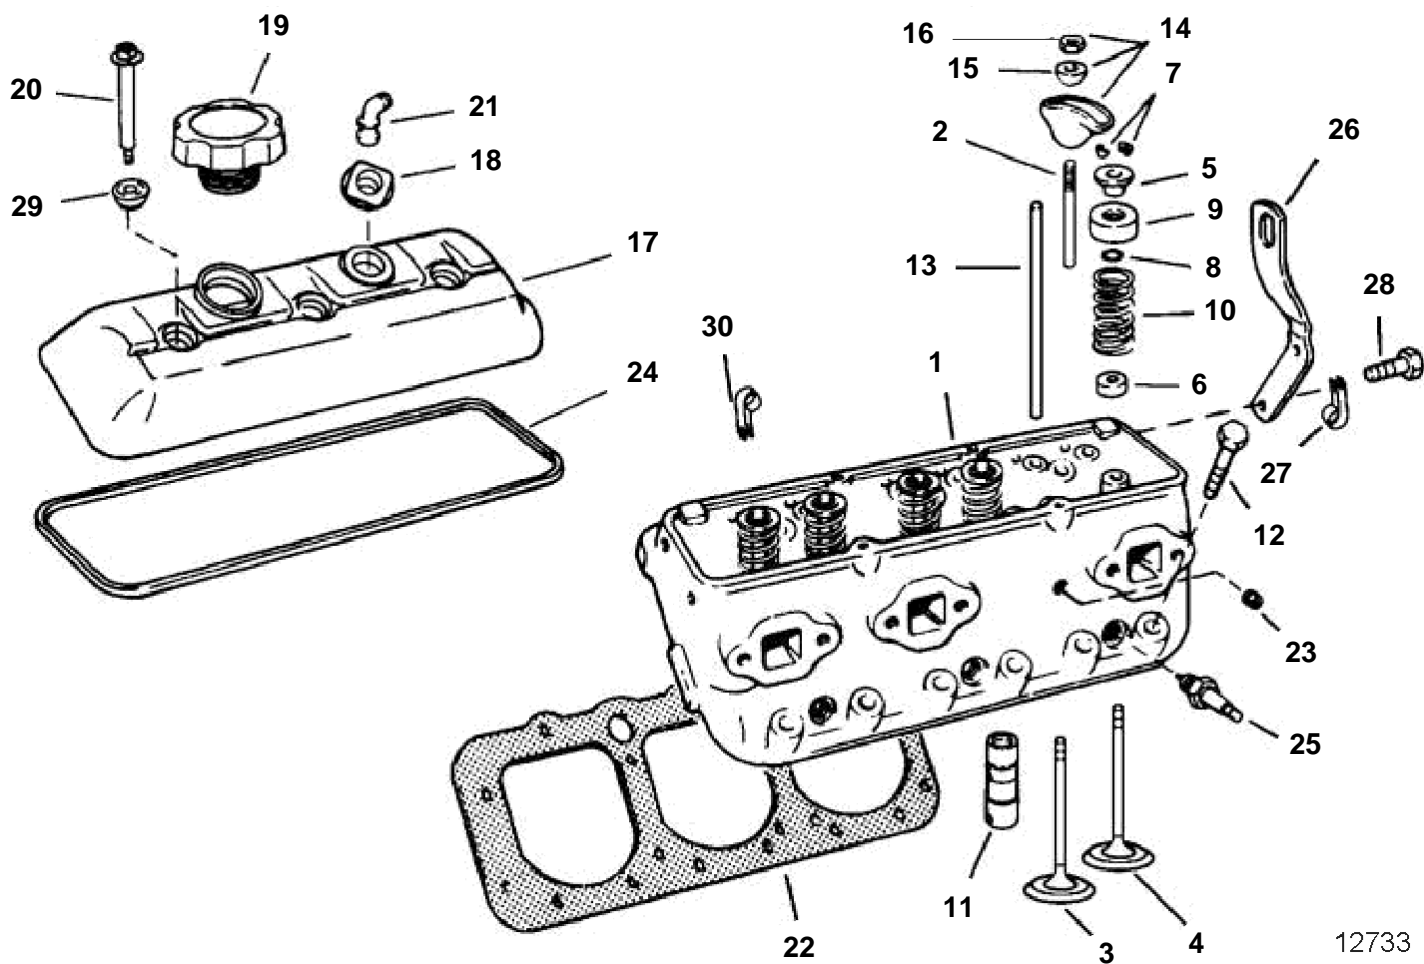

4.3GLPLKD, 4.3GLPLKE, 4.3GSPLKD, 4.3GSPLKE, 4.3GIPLKDCE, 4.3GIPLKECE, 4.3GSJLKD

12733

4.3GLPLKD, 4.3GLPLKE, 4.3GSPLKD, 4.3GSPLKE, 4.3GIPLKDCE, 4.3GIPLKECE, 4.3GSJLKD

REF	PART NO.	QTY	DESCRIPTION	NOTES
1	3855813	2		
2	3850844	6	Stud, Rocker arm	
3	3855810	6	Inlet valve, Standard	
4	3855809	6	Exhaust valve, 0.030 in. OS	
	3855808	6	Exhaust valve, Standard	
5	3855816	6	Valve cap, Intake valve spring	
6	3853648	6	Woodruff key, Exhaust	Missing on some engines
	3855814	6	Valve stem seal, Intake	
7	3855823	24	Valve cotter, Valve stem	
8	3855814	12	Valve stem seal	
9		12	Shield	
10	3855815	16	Valve spring	
11	3855811	12	Lifter	
12	3856124	10	Screw, Cylinder head, 1¾ in	
	3856122	10	Screw, Cylinder head, 3¾ in	
	3856123	4	Screw, Cylinder head, 3 in	
13	3856118	12	Push rod, Rocker arm	
14	3854943	1	Rocker arm	
15	3853193	12	· Ball	
16	3853649	12	· Nut, Rocker arm	
17	3854949	1	Valve cover, Port	
	3854948	1	Valve cover, Starboard	
18	3854947	6	· Grommet, Valve cover	
19	3854944	1	Oil filler cap	
20	3854946	6	Screw, Valve cover	
21	3852104	2	Elbow, Valve cover	
22	3854299	2	Cyl.head.gasket, Cylinder head	
23	3852471	1	Plug, Engine block	
24	3854942	2	Gasket, Valve cover	Part of engine gasket kit
25	3856759	1	Spark plug kit, 6-pack	
	3851858	1	Spark plug kit, 24-pack	
26	3853311	1	Bracket	Port; rear
27	3852092	1	Clamp, Engine cable to cyl. head	
28	3853557	2	Screw, Lift bracket to engine	Rear, port
	3853557	1	Screw, Lift bracket to engine	Front, stbd
29	3855020	6	Grommet, Valve cover screw	
30	3852837	1	Clamp, P/S hoses to head	Port, rear