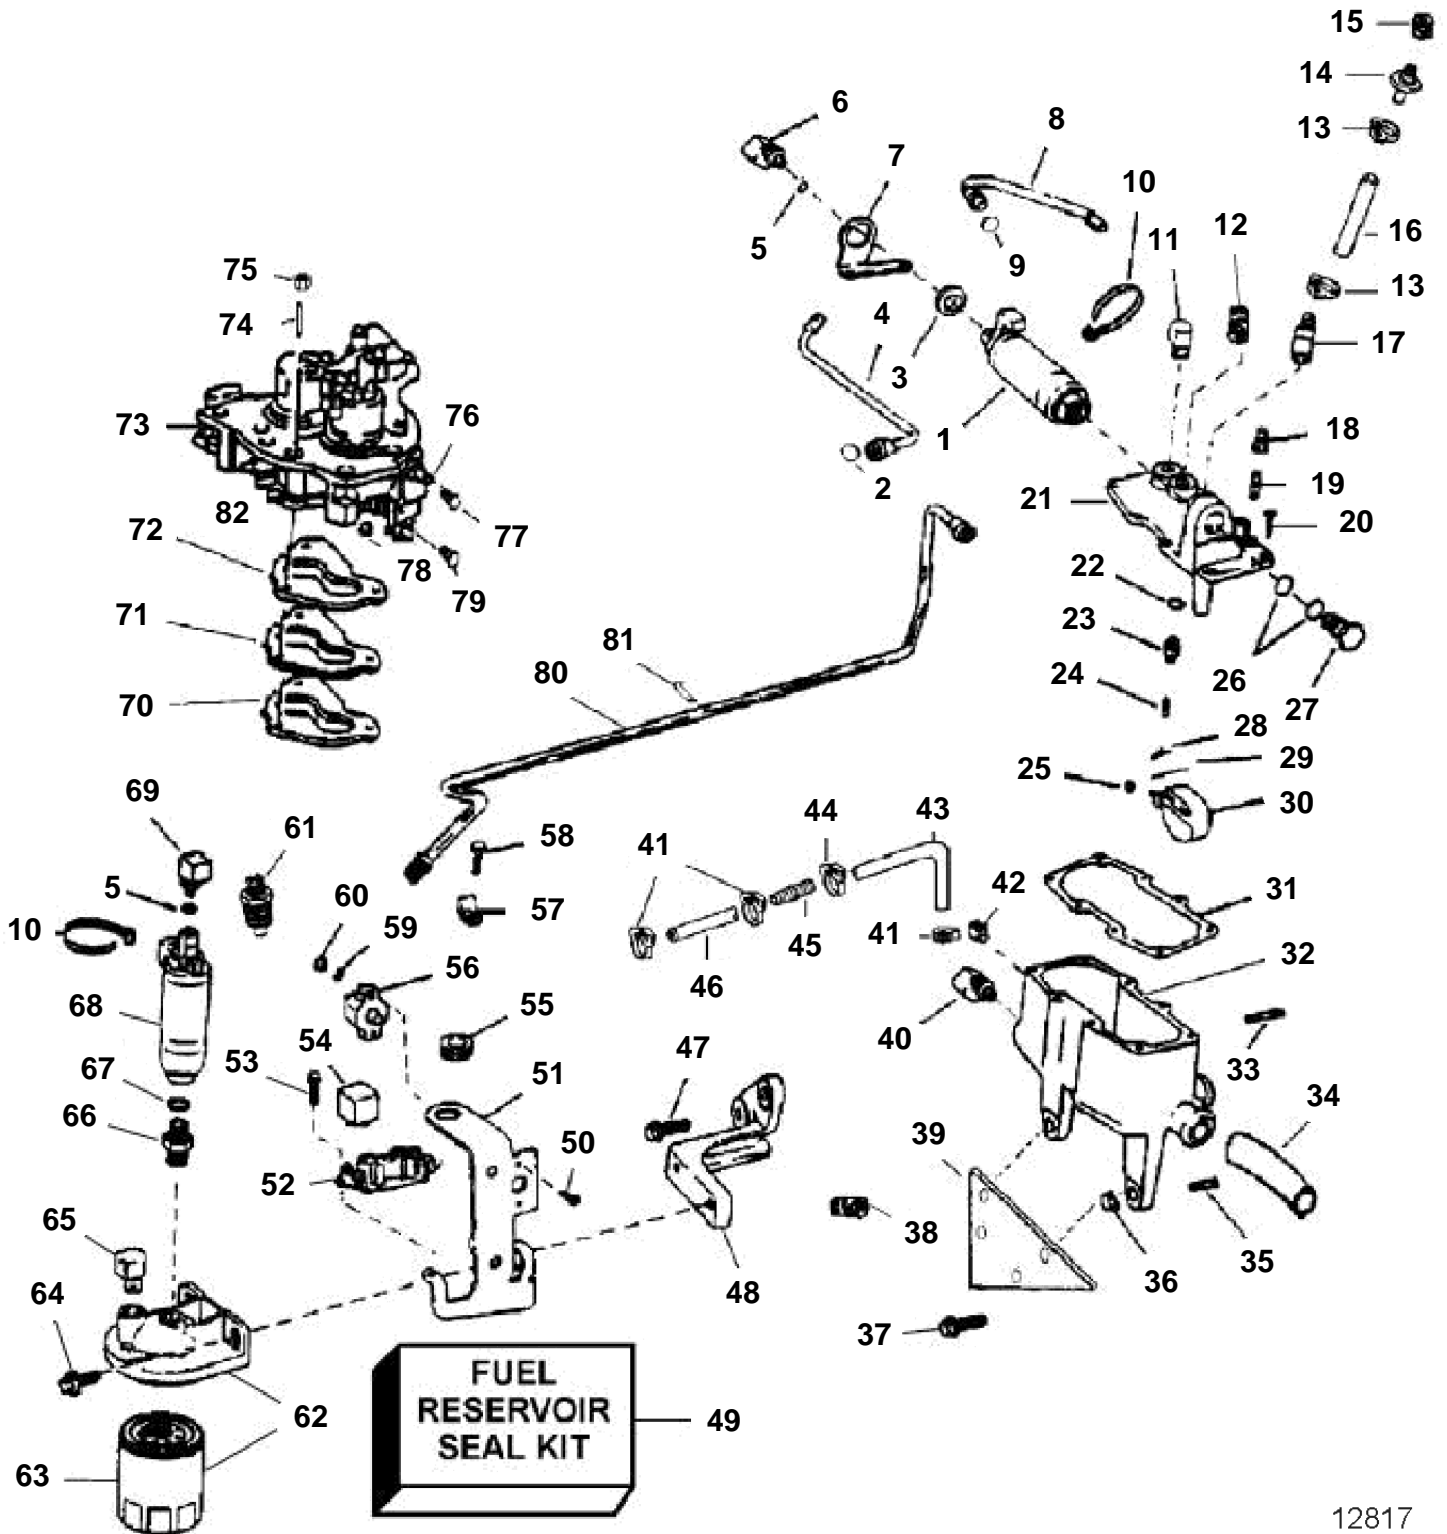

4.3GIPHUSCE

12817

4.3GIPHUSCE

REF	PART NO.	QTY	DESCRIPTION	NOTES
1	3854280	1	Fuel pump	
2	3850424	1	O-ring, Fuel line to TBI, 0.375	Part of engine gasket kit
3	3852481	1	Grommet, Fuel pump to cover	Reservoir assy
4	3854775	1	Fuel pipe, Pump to TBI	High pressure
5	3850820	1	O-ring, Fitting	
6	3854924	1	Fitting, Valve, high pressure fuel pump	
7	3853573	1	Bracket, Fuel pump grommet	Reservoir assy
8		1	Fuel pipe, TBI to reservoir	Return
9	3850423	1	O-ring, Fuel line to TBI; 0.312	Part of engine gasket kit
10		1	Lock strap, Engine cable to fuel pump assy	
11	3852017	1	Adapter, Fuel line	LP pump to reservoir
12	3852462	1	Fitting, TBI to reservoir	Return
13	3852529	1	Clamp, Hose, reservoir to pulse limiter	Limiter end
	3852170	1	Clamp, Hose, reservoir to pulse limiter	Reservoir end
14	3852225	1	Impulse limiter, Reservoir to TBI adapter	
15	3852503	1	Elbow, Pulse limiter to TBI adapter	
16		1	Hose, Vapor separator to pulse limiter	
17	3853597	1	Elbow, Vent, reservoir to intake	
18	3853616	2	Protective cap, Pressure valve	
19	3854152	1	Valve, Reservoir assy	
20	3853606	8	Screw, Cover to reservoir	
21	3854405	1	Cover, Reservoir	
22	3853577	1	Gasket, Float needle seat	Reservoir assy
23	3853576	1	Seat, Float needle	Reservoir assy
24	3853578	1	Needle, Float	Reservoir assy
25	3852034	1	Retainer, Float pin	
26	3853642	2	O-ring, Retainer, fuel pump	
27	3853572	1	Hollow screw, Fuel pump to cover	Reservoir assy
28	3853579	1	Clip, Needle to float	Reservoir assy
29	3853575	1	Float, Reservoir assy	
30	3853622	1	Pin	
31	3853574	1	Gasket, Cover	Reservoir assy
32	3854149	1	Tank, Vapor separator	
33	3852093	1	Stud, Oil cooler clamp to reservoir	Power steering
34	3853580	1	Hose, Vapor separator to oil cooler	P/S
35	3853558	2	Flange screw, Reservoir to bracket	
36	3850657	2	Nut, Reservoir to bracket	DP
37	3853558	2	Flange screw, Reservoir to bracket	DP
38	3856449	1	Fitting, Reservoir, port nipple	
39	3850271	1	Bracket, Reservoir to flywheel hsg	TBI
40	3852480	1	Riser, Reservoir to thermostat hsg	
41	3852196	1	Clamp, Hose to reservoir, antisiphon valve	
42	3852167	1	Plug, Reservoir drain	
43	943367	1	Hose, Reservoir to thermostat hsg	
44	3854925	2	Clamp, Hose, antisiphon valve	
45	3850666	1	Nipple, Hoses, thermostat hsg to reservoir	
46	3850633	1	Hose, Antisiphon valve to thermostat hsg	
47	3853326	2	Screw, Lift bracket, fuel pump & relay assy	
48	3853310	1	Bracket, Fuel pump, support bracket & filter	
49	3850374	1	Sealing kit, Fuel reservoir	
50	3853620	2	Screw, Circuit breaker to bracket	Engine & ECA
51		1	Bracket, Fuel pump & relay mounting	
52	3852210	1	Bracket, Relay	
53	3852208	2	Screw, Relay & cable assy	Electric fuel pump bracket
54	3850403	1	Relay, Fuel pump	
55	3852481	1	Grommet, Fuel pump	
56	3854163	1	Breaker, 20A, fuel pump	
57		1	Clamp, Fuel line to bracket, intake	
58	3852115	1	Screw, Fuel line clamp to bracket	
59	3852001	2	Lock washer, Circuit breaker	Engine & ECA
60	3852064	2	Nut, Circuit breaker terminals	Engine & ECA
61	872068	1	Sender, Water temperature, dual station	
	3852029	1	Sender, Water temperature