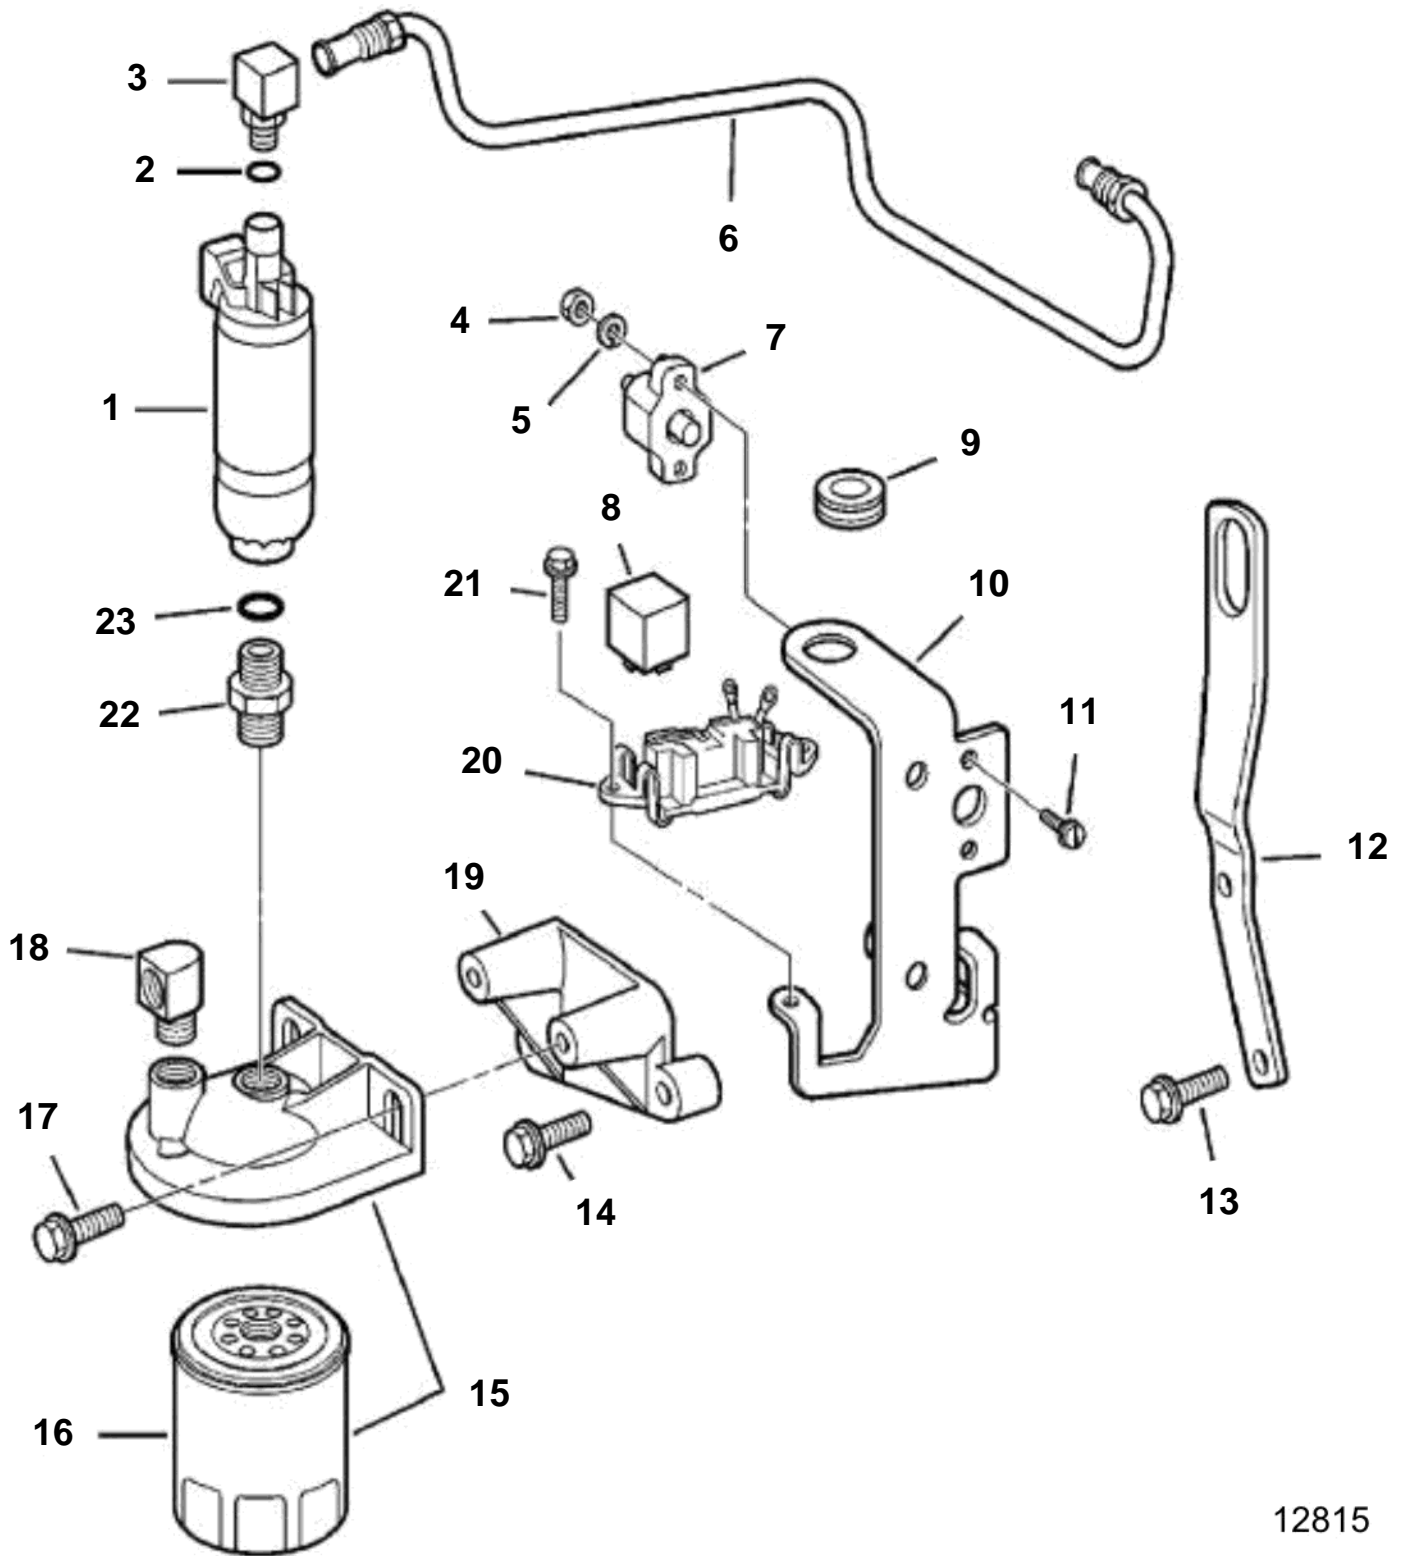

4.3GLPHUB, 4.3GSPHUB, 4.3GSPHUS

12815

4.3GLPHUB, 4.3GSPHUB, 4.3GSPHUS

REF	PART NO.	QTY	DESCRIPTION	NOTES
1	3854620	1	Fuel pump	
2	3850820	2	O-ring, Fuel line to fuel pump, carburetor	
3	3853545	1	Fitting, Fuel line to fuel pump	
4	3852064	2	Nut, Circuit breaker terminals	Engine
	3852064	2	Nut, Circuit breaker terminals	Tilt & trim
5	3852001	2	Lock washer, Circuit breaker	
6	3854123	1	Fuel pipe, Fuel pump to carburetor	GS
	3854122	1	Fuel pipe, Fuel pump to carburetor	GL
7	3854238	1	Breaker, 6 amp, fuel pump	
8	3850403	1	Relay, Fuel pump	
9	3852481	11	Grommet	
10		1	Bracket, Fuel pump & relay mounting	
11	3853620	2	Screw, Circuit breaker to bracket	
12	3853311	2	Bracket	Stbd; front
13	3853557	1	Screw, Lift bracket & start leads to engine	
14	3853326	2	Screw, Lift bracket, fuel pump & relay assy	
15	3850861	1	Cover	
16	3851218	1	· Fuel filter	
17	3853266	2	Screw, Fuel pump, support bracket, fuel filter	
18	3852013	1	Elbow, Inlet, fuel filter cover	
19	3853310	1	Bracket, Fuel pump, support bracket & filter	
20	3852210	1	Bracket, Relay	
21	3852208	2	Screw, Relay & cable assy to support bracket	Electric fuel pump
22	3853493	1	Fitting, Fuel pump to fuel filter cover	
23	3850819	1	O-ring, Fitting	