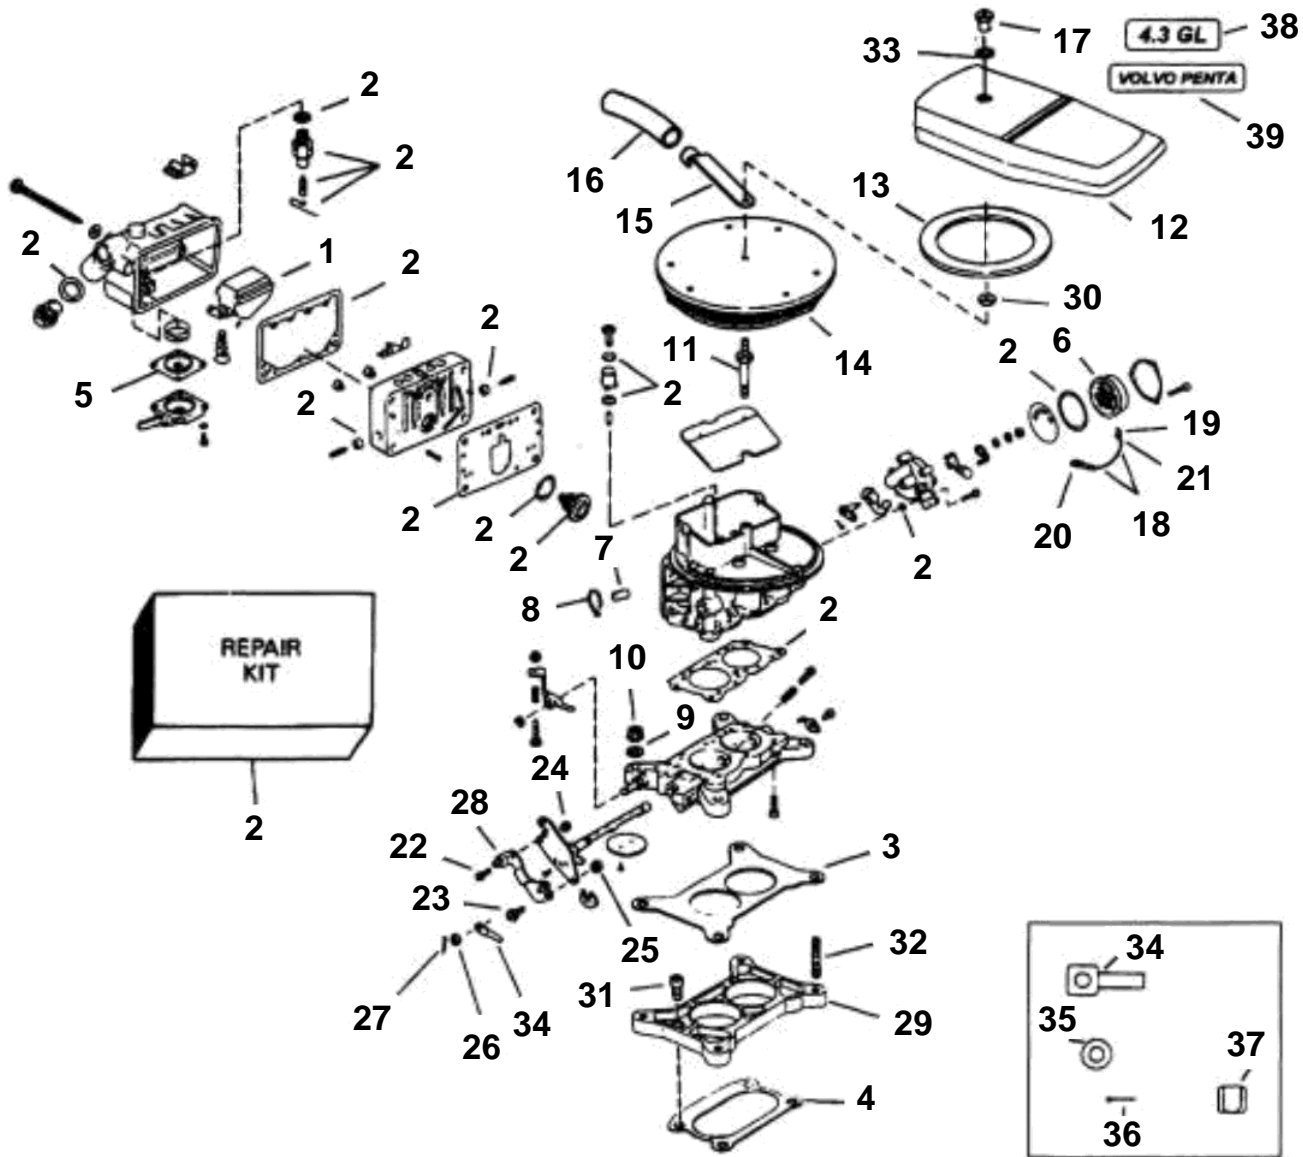

4.3GLPHUB

12484

4.3GLPHUB

REF	PART NO.	QTY	DESCRIPTION	SEE SEC.	NOTES
1	3854346	1	Carburetor		
			· Bulletin P-23-1-1	P-23-1-1-EN	Power valve kits, Holley
1	3853575	1	· Float		
2	3854020	1	· Repair kit		
3	3853280	1	· · Gasket, Carburetor to adapter		
4	3853279	1	· · Gasket, Adapter to manifold		
5	3854257	1	· · Diaphragm, Accelerator pump		
6	3853992	1	· Choke		
7	3852082	1	· Cap, Nipple		
8		1	· Lock strap, Nipple		
9	3852191	1	Washer, Choke ground		
10	3852142	4	Nut, Stud, Carburetor mounting		
11	3853560	1	Stud, Flame arrestor		
12	3850510	1	Cover, Flame arrestor		
13	3850458	2	Spacer, Flame arrestor cover		
14		1	Flame shield		
15	3852695	1	Connector, C'case vent hose		
16	3852435	1	Hose, 9 in. (229 mm)		
17	3852749	1	Nut, Cover		
18	3853845	1	Cable, Choke ground		
19	3854253	1	· Drain cock		
20	3852037	1	· Cable terminal, Ring		
21	3854259	1	· Cover, Terminal		
22	3850415	1	Screw, Throttle lever		
23	3852154	1	Screw, Throttle lever		
24	3853758	1	Nut, Throttle lever		
25	3852420	1	Lock nut, Throttle lever		
26	3852049	1	Washer, Throttle cable to lever		
27	3852052	1	Cotter pin, Throttle cable to lever		
28	3850232	1	Lever		
29		1	Adapter, Carb. to intake manifold		
30	3853561	1	Nut, Flame arrestor		
31	3852864	4	Screw, Adapter to intake manifold		
32	3853373	4	Stud, Carburetor to adapter		
33	3852007	1	Washer, Cover		
34	3850941	1	Adapter, Throttle cable		
35	3852193	1	Washer, Throttle cable adapter		
36	3852052	1	Cotter pin, Throttle cable		
37	3852019	1	Retainer, Throttle cable		
38	3854980	1	Decal		Volvo Penta
39	3854982	1	Decal		4.3GL