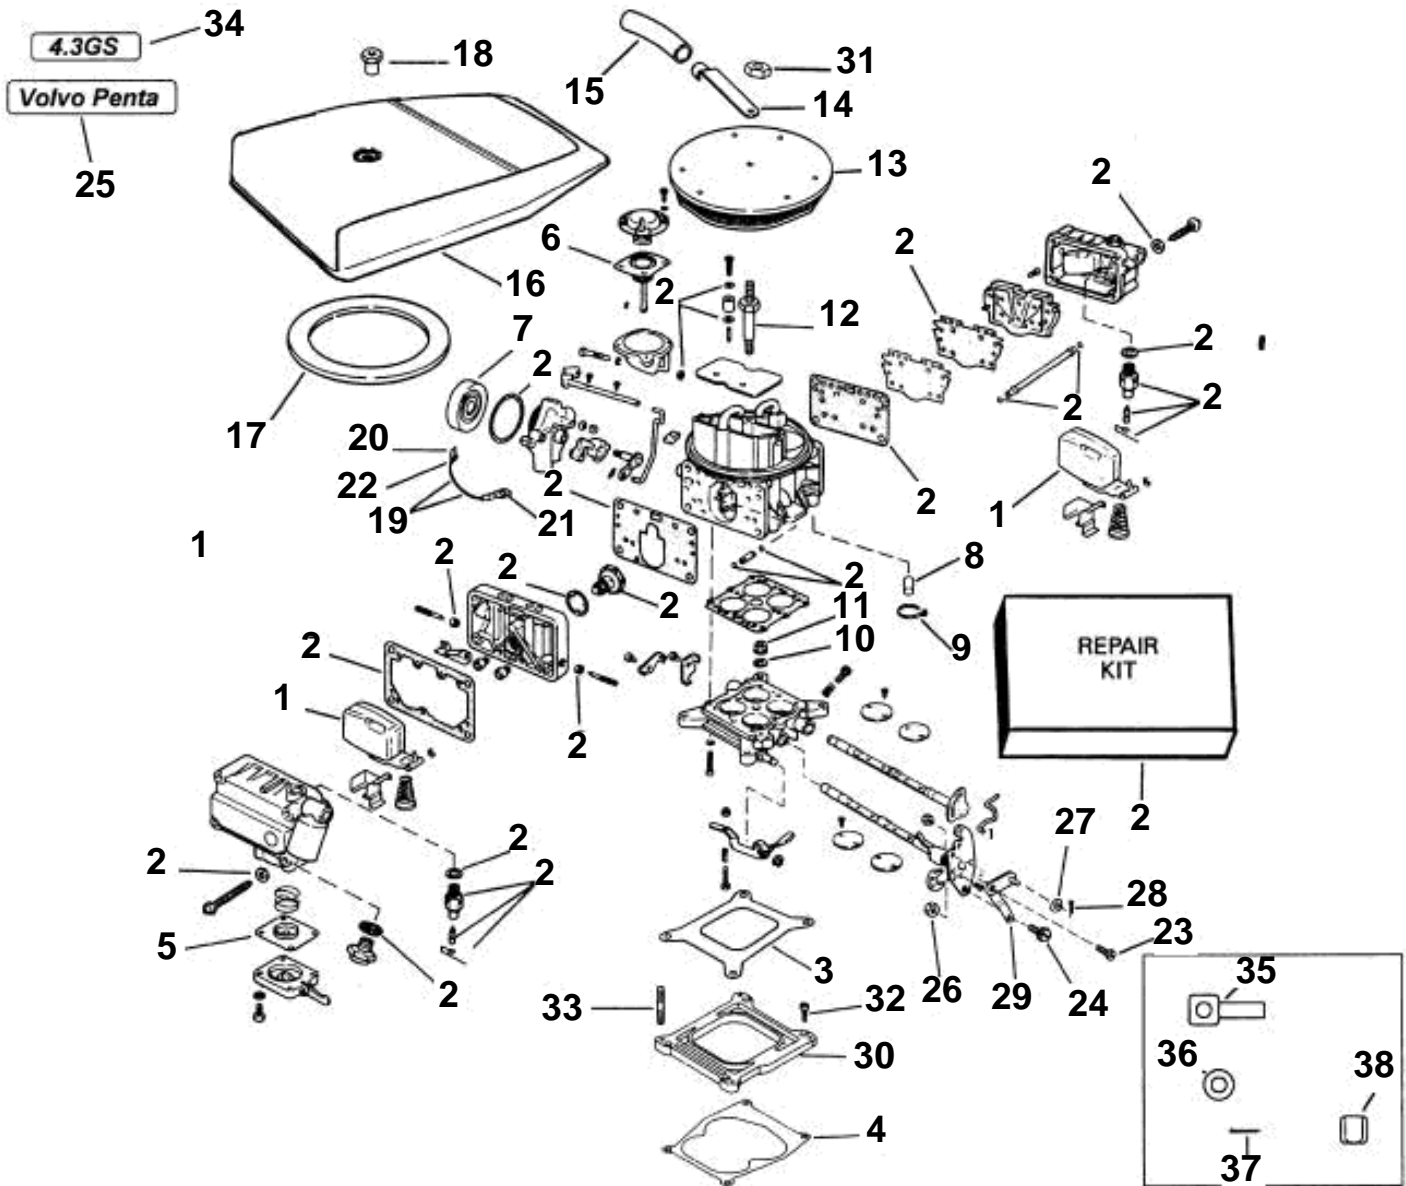

4.3GSPHUB, 4.3GSPHUS

4.3GSPHUB, 4.3GSPHUS

REF	PART NO.	QTY	DESCRIPTION	NOTES
1	3850288	1	Carburetor	
	3853575	1	• Float	
2	3854341	1	• Repair kit	
3	3853497	1	• • Gasket, Carburetor to adapter	
4	3852437	1	• • Gasket, Adapter to manifold	
5	3854257	1	• • Diaphragm, Accelerator pump	
6	3853991	1	• Diaphragm	
7	3853992	1	• Choke	
8	3852082	1	• Cap, Nipple	
9		1	• Lock strap, Nipple	
10	3852191	1	Washer, Choke ground	
11	3852142	4	Nut, Stud, Carburetor mounting	
12	3853560	1	Stud, Flame arrestor	
13		1	Flame shield	
14	3852695	1	Connector, Crankcase venthose	
15	3852435	1	Hose, Crankcase vent,9' (229 mm)	
16	3850510	1	Cover, Flame arrestor	
17	3850458	1	Spacer, Flame arrestor cover	
18	3852749	1	Nut, Cover	
	3852007	1	Washer, cover	Not shown
19	3853845	1	Cable, Choke ground	
20	3854258	1	• Cable terminal	
21	3852037	1	• Cable terminal, Ring	
22	3854259	1	• Cover, Terminal	
23	3850415	1	Screw, Throttle lever	
24	3852154	1	Screw, Throttle lever	
25	3854980	1	Decal	Volvo Penta
26	3853758	1	Nut, Throttle lever	
27	3852420	1	Lock nut, Throttle lever	
28	3852049	1	Washer, Throttle cable to lever	
29	3850217	1	Lever	
30	3853277	1	Adapter, Carb. to intake	
31	3853561	1	Nut, Flame arrestor	
32	3852864	4	Screw, Adapter to intake manifold manifold	
33	3853276	4	Stud, Carburetor to adapter	
34	3854983	1	Decal	4.3GS
35	3850941	1	Adapter, Throttle cable	
36	3852193	1	Washer, Throttle cable adapter	
37	3852052	1	Cotter pin, Throttle cable	
38	3852019	1	Retainer, Throttle cable	