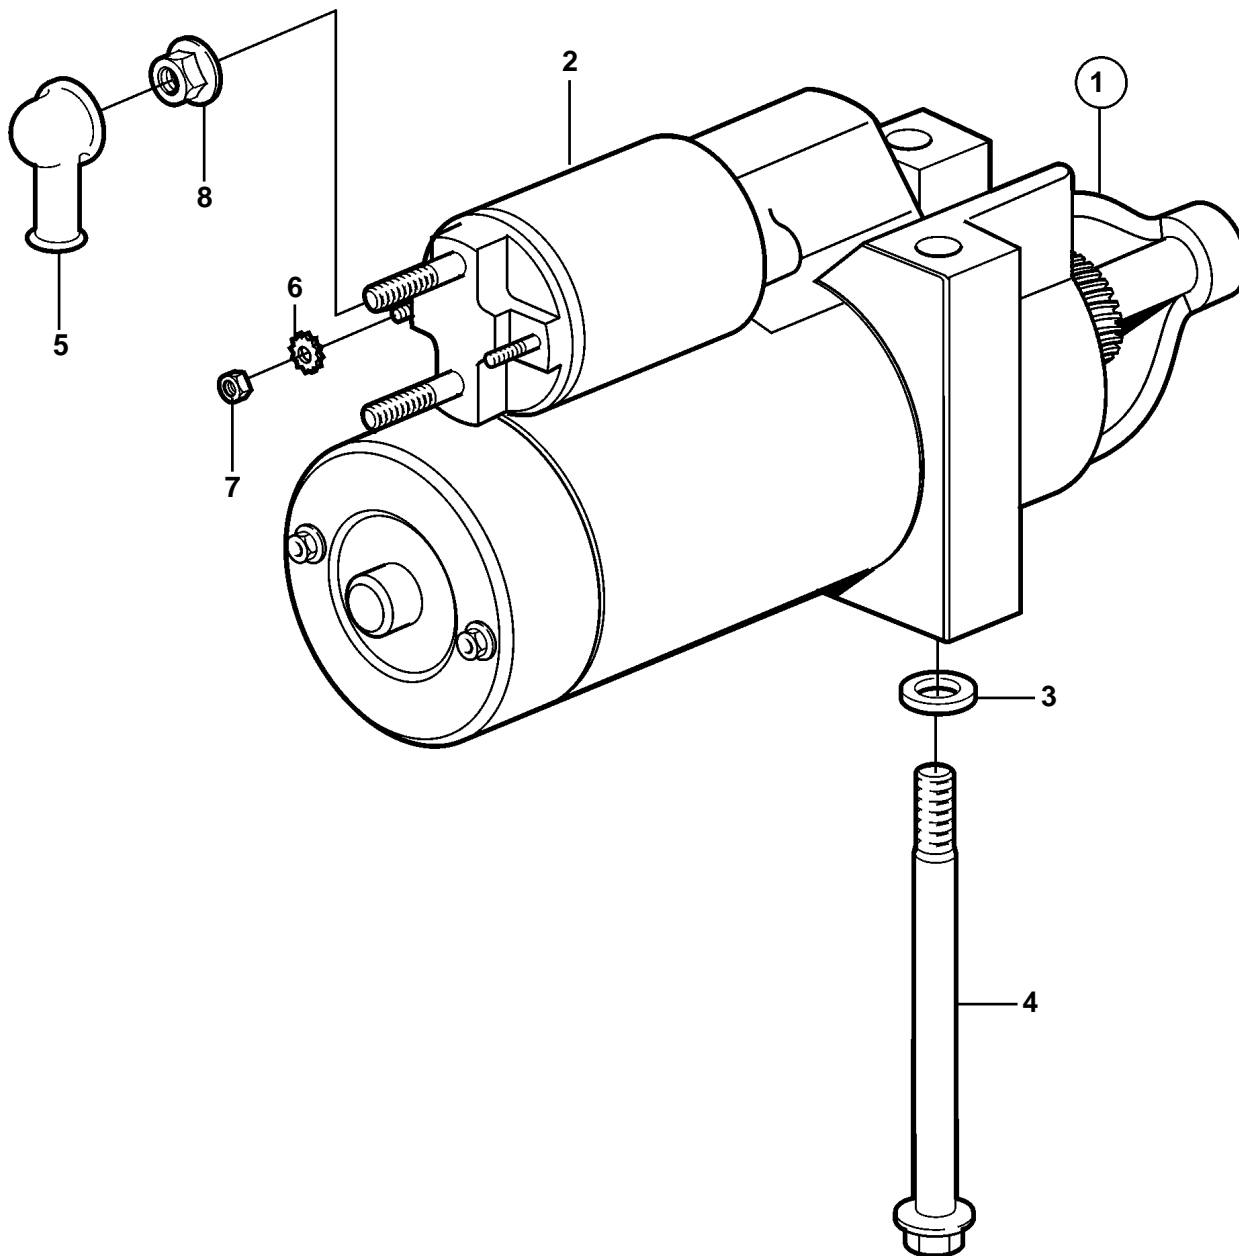

4.3GLPEFS, 4.3GiPEFS

4.3GLPEFS, 4.3GiPEFS

REF	PART NO.	QTY	DESCRIPTION
1	3860565	1	Starter motor, Engine
2	3810300	1	· Solenoid kit
3	3854496	2	Washer
4	3857936	2	Screw, Starter motor to engine
5	3852487	1	Trunk, Battery cable
6	3852520	1	Washer, Screw, starter motor to engine block
7	3852518	1	Nut, Starter solenoid
8	3853714	1	Nut, Battery cable to starter solenoid