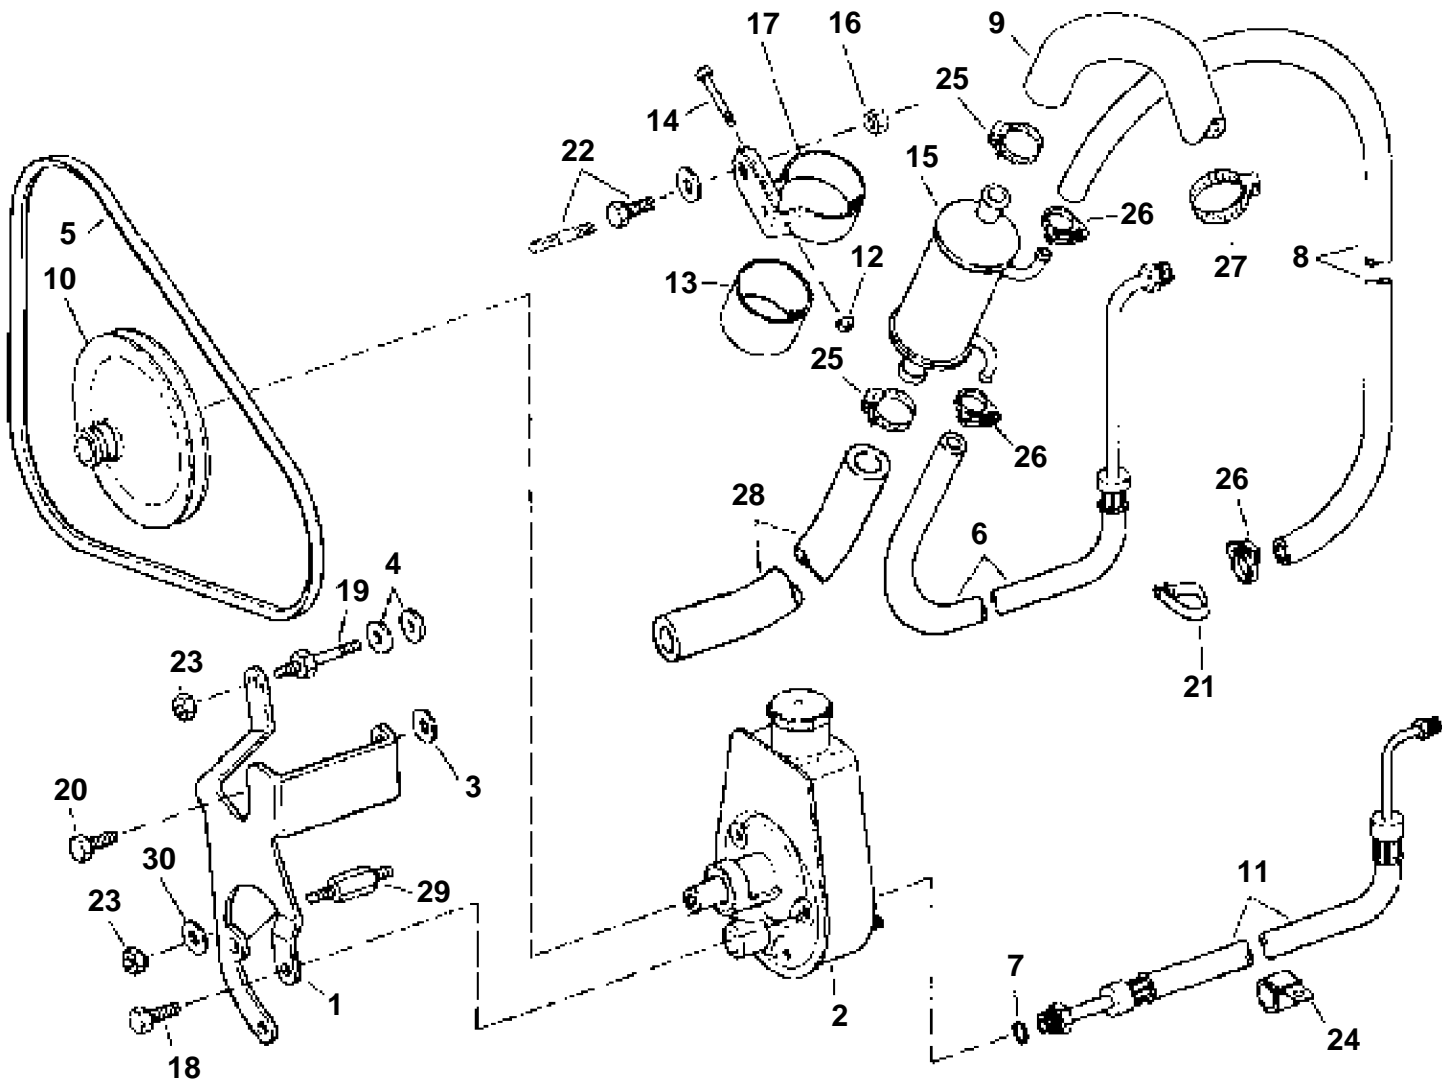

4.3GLPBYC, 4.3GSPBYC, 4.3GIPBYCCE

GR71919

## 4.3GLPBYC, 4.3GSPBYC, 4.3GIPBYCCE

REF	PART NO.	QTY	DESCRIPTION	NOTES
1	3856871	1	Bracket, P/S pump to engine	
2	3850491	1	Power steering pump	
3	3852162	1	Washer, P/S pump bracket to cylinder head	
4	3852162	2	Washer, Stud, water/steering pump to engine	
5	3852464	1	V-belt, P/S pump	
6	3854056	1	Hose, Cylinder to oil cooler	GL/GS
	3854168	1	Hose, Cylinder to oil cooler	Gi
7	3852497	1	O-ring, Pressure hose to steering pump	
8	3852839	1	Hose, Oil cooler to steering pump	Return
9	3852281	1	Hose, Gimbal to cooler	GL/GS
	3856251	1	Hose, Gimbal to cooler	Gi
10	3853804	1	Pulley, P/S pump	
11	3853918	1	Hose, P/S pump to pressure valve	GL/GS
	3853967	1	Pressure hose, P/S pump to pressure valve	Gi
12	3852079	1	Nut, Oil cooler & bracket assy	
13	3853236	1	Spacer, Oil cooler	
14	3852126	1	Screw, Oil cooler & bracket assy	
15	3851921	1	Oil cooler	
16	3852065	1	Nut, Oil cooler assy to flywheel hsg	GL/GS
		1	Nut, P/S cooler clamp to reservoir	Gi
17		1	Clamp, Engine oil cooler, power steering	GL/GS
18	3853405	3	Screw, Steering pump bracket	
19	3852507	1	Stud, Bracket to water pump	
20	3853557	1	Screw, Bracket to cylinder head	
21	3852837	1	Clamp, P/S hoses to head	Port, rear
22	3853326	1	Screw, Cooler to flywheel hsg	GL/GS
	3852093	1	Stud, Clamp, P/S cooler	Gi
23	3853403	2	Nut, Stud, P/S pump bracket	
24	3852490	1	Clamp, Hoses to front mount	
25	3853786	2	Clamp, Hose, oil cooler, water	
26	3852196	2	Clamp, Hose, P/S pump to oil cooler	Return
	3852196	1	Clamp, Hose, P/S cylinder to oil cooler	Return
27	3853786	1	Clamp, Hose, water to gimbal hsg	SX
28	3855678	1	Hose, Cooler to pump	GL/GS
	3856249	1	Hose, Cooler to pump	Gi
29	3856973	1	Stud, P/S pump bracket to engine	
30	3852054	1	Washer, Bracket to stud	