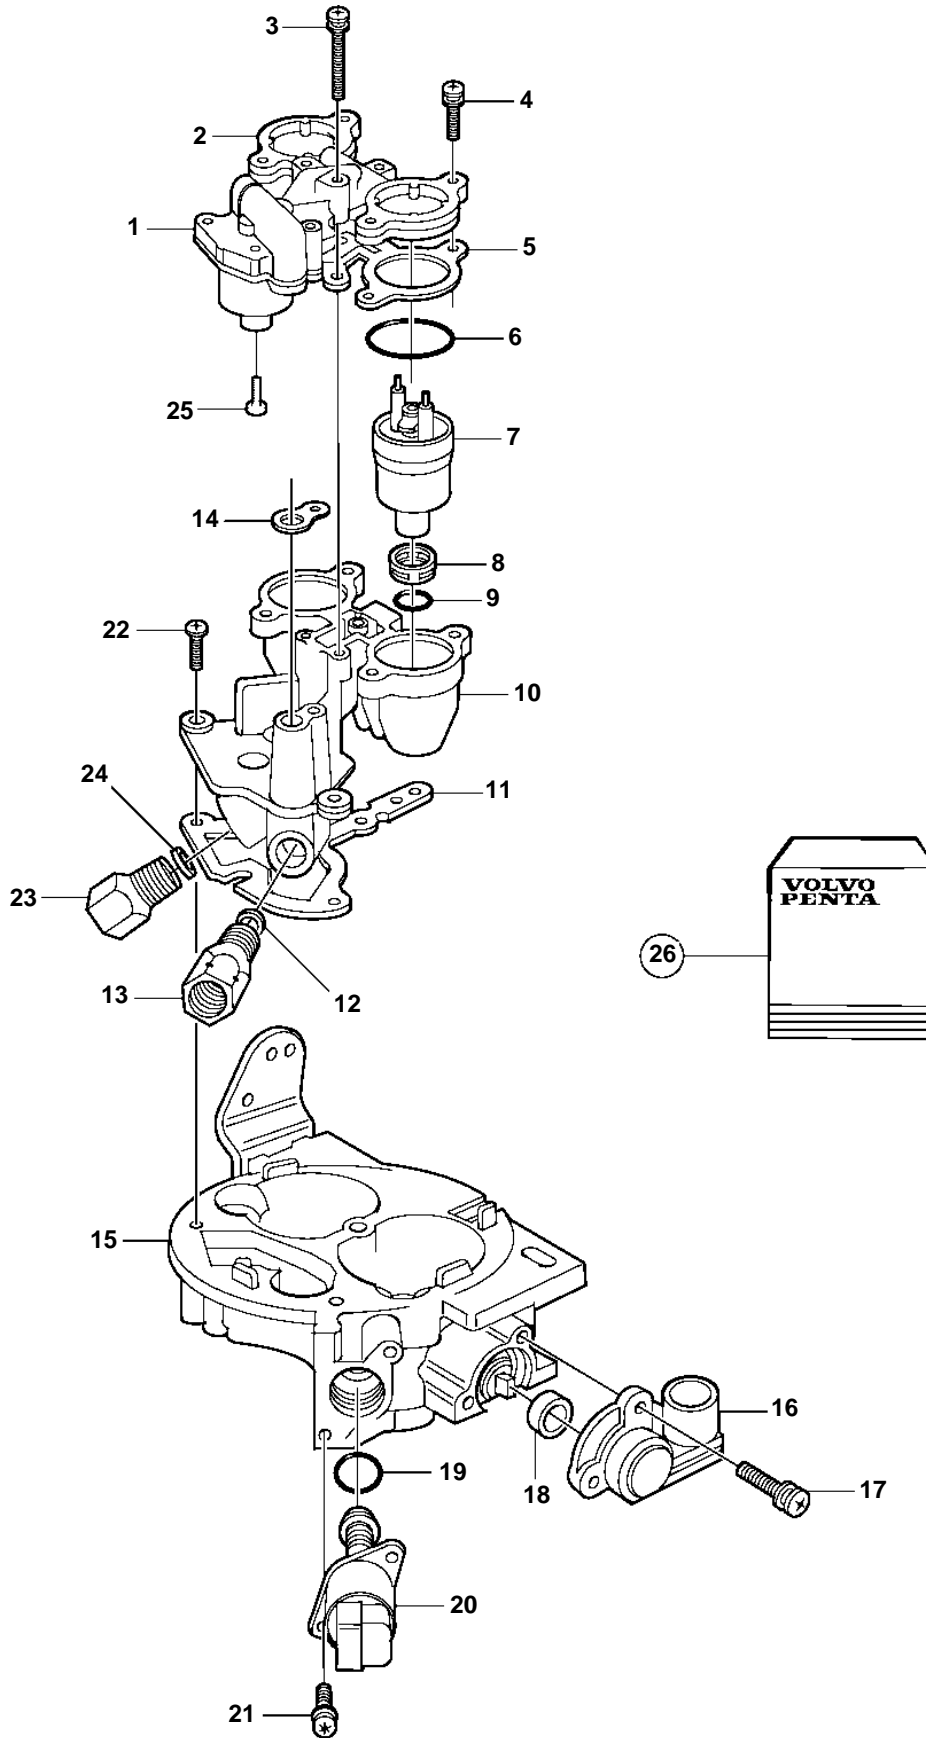

4.3GIPBYCCE, 4.3GIJBYA

24194

4.3GIPBYCCE, 4.3GIJBYA

REF	PART NO.	QTY	DESCRIPTION
1	3850354	1	Throttle body
		1	· Fuel press regulator
2		1	· Cover, fuel meter
3		3	· Screw, long
4		5	· Screw, short
5		1	· Throttle body
6		2	· O-ring, fuel injector
7		2	· Injector, fuel
8		2	· Filter, fuel injector
9		2	· Filter
10	3855188	1	· Repair kit, fuel meter
11		1	· Gasket
12		1	· Gasket
13		1	· Nut, fuel line
14		1	· Gasket, fuel meter
15	3855183	1	· Throttle body, base
16		1	· Position sensor, Throttle
17		2	· Screw
18		1	· Seal
19		1	· O-ring
20		1	· lac valve
21		2	· Screw
22		3	· Screw
23		1	· Nut, fuel line
24		1	· Gasket
25		4	· Screw
26	3855179	1	Repair kit, 5, 6, 8, 9, 11, 14, 19, 24
		1	Repair kit, 1, 2, 3, 4, 5, 6, 7, 8, 9, 10
	3855181	1	Repair kit, 1, 2, 5, 14
	3855182	1	Injector, 5, 6, 7, 8, 9, 11, 14
	3855184	1	Repair kit, 16, 18
	3855185	1	Repair kit, 19, 20
	3855186	1	Repair kit, 12, 13, 23, 24
	3855187	1	Repair kit, 3, 4, 17, 21, 22
	3855189	1	Repair kit, 5, 6, 8, 9, 15